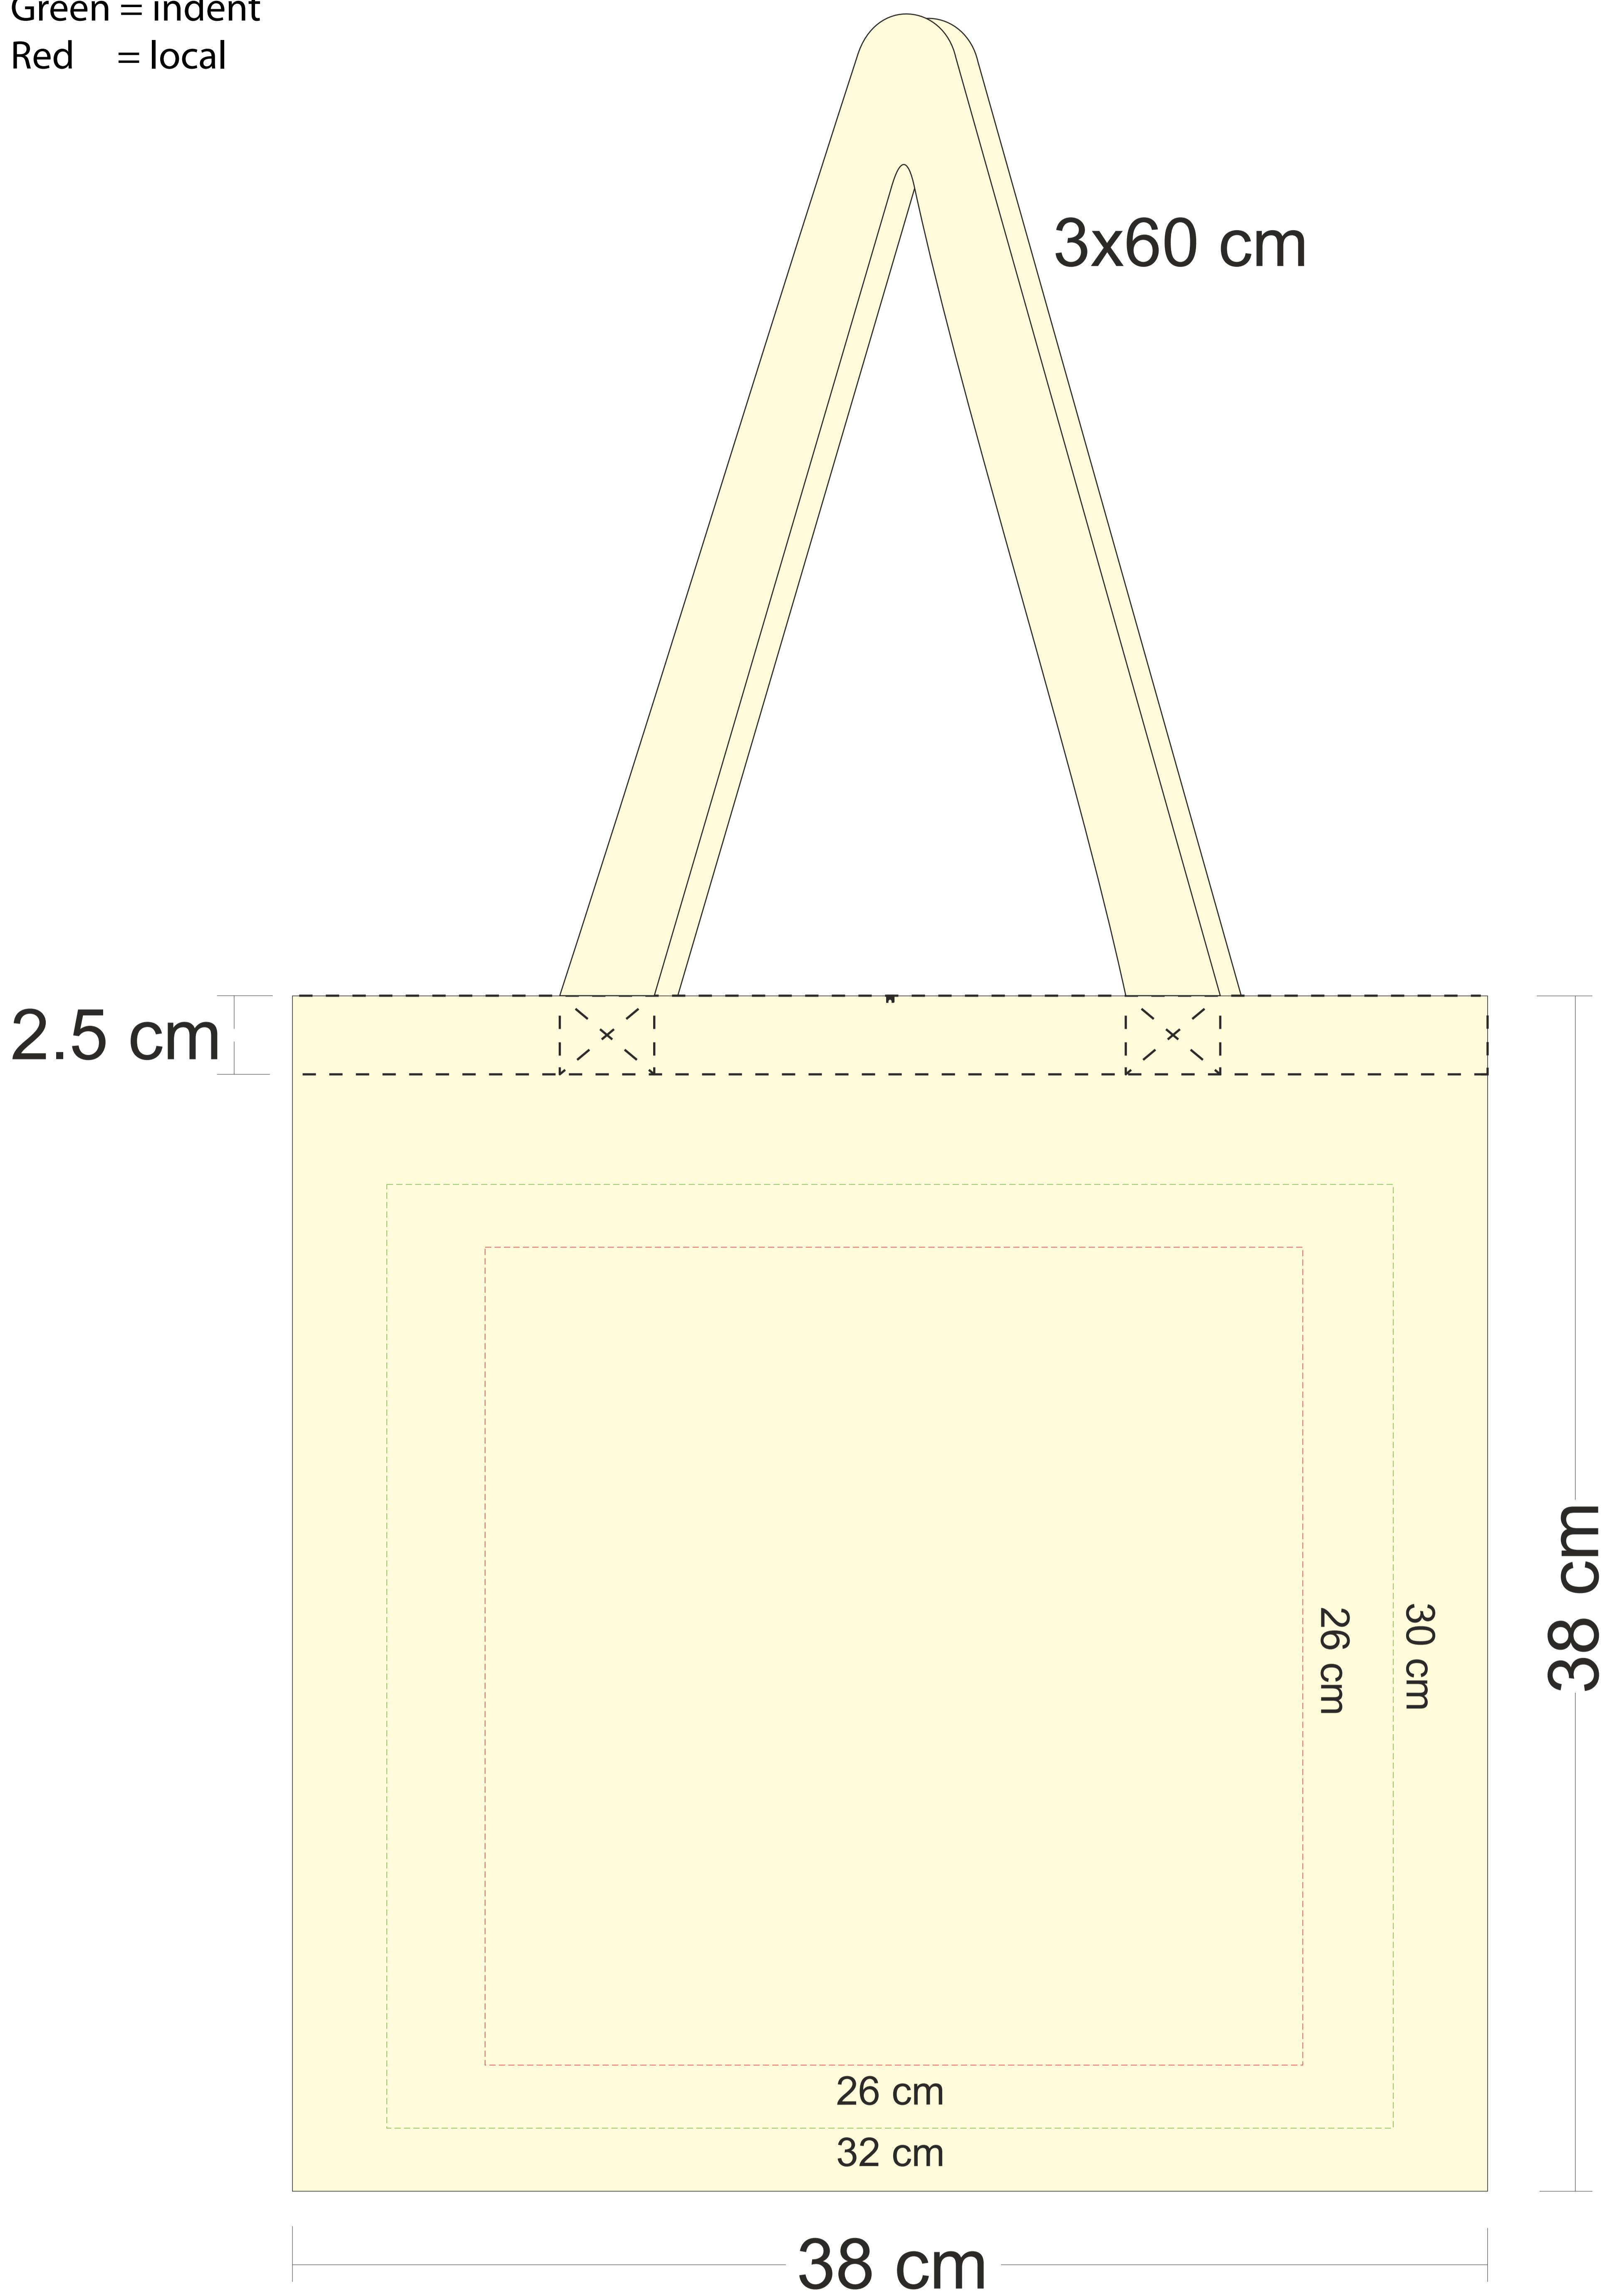

The line drawing is for approximate print positional purposes only. It is not intended to be an exact scale or detailed representation of the product. Colour proofs are to be used as a guide only and are not a true representation of product or print colour. Please ensure you are familiar with the product you are ordering before approving.

Max print area:
Green = indent
Red = local

Item Code: CTN-FLAT

Job #:

Print Size:

Pms:

Email approval of approval on this document is acknowledgement that you have read, understood and accepted all of the information that we have supplied in regards to stock supply, and that all order information listed and shown is correct.