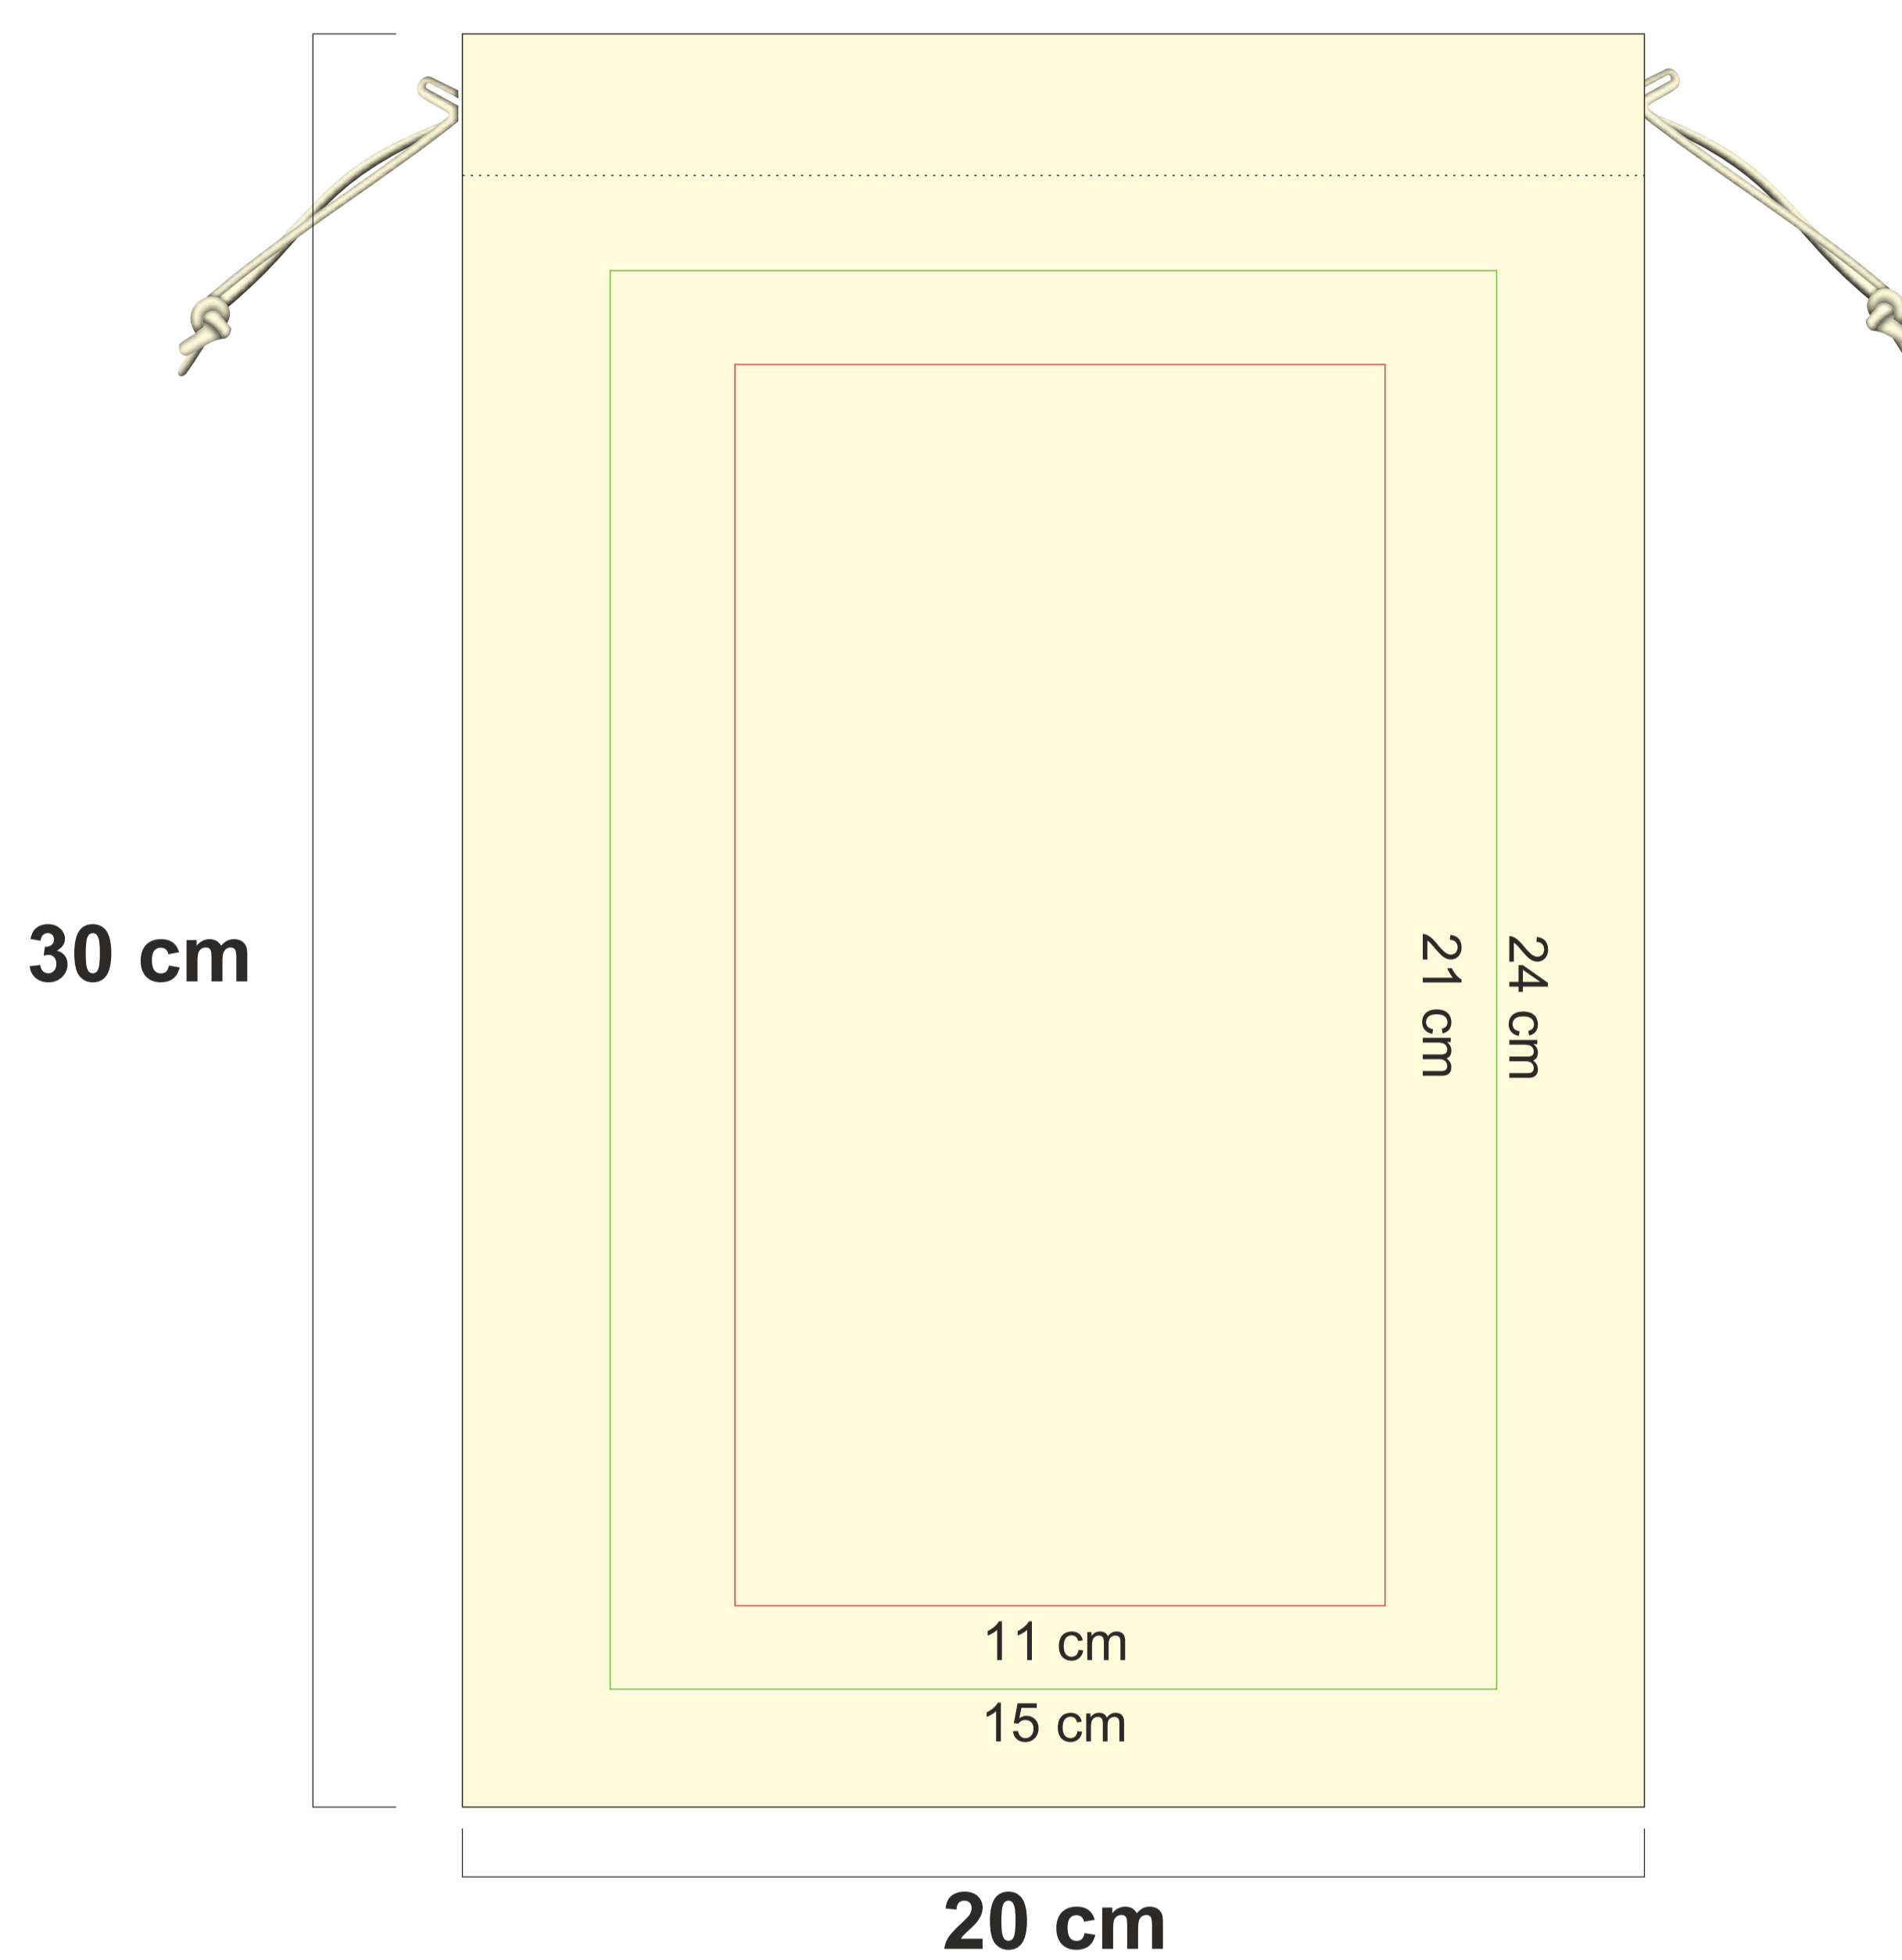

The line drawing is for approximate print positional purposes only. It is not intended to be an exact scale or detailed representation of the product. Colour proofs are to be used as a guide only and are not a true representation of product or print colour. Please ensure you are familiar with the product you are ordering before approving.

Max print area:
Green = indent
Red = local

Item Code: CT-PCH-M

Job #:

Print Size:

Pms:

Email approval of approval on this document is acknowledgement that you have read, understood and accepted all of the information that we have supplied in regards to stock supply, and that all order information listed and shown is correct.