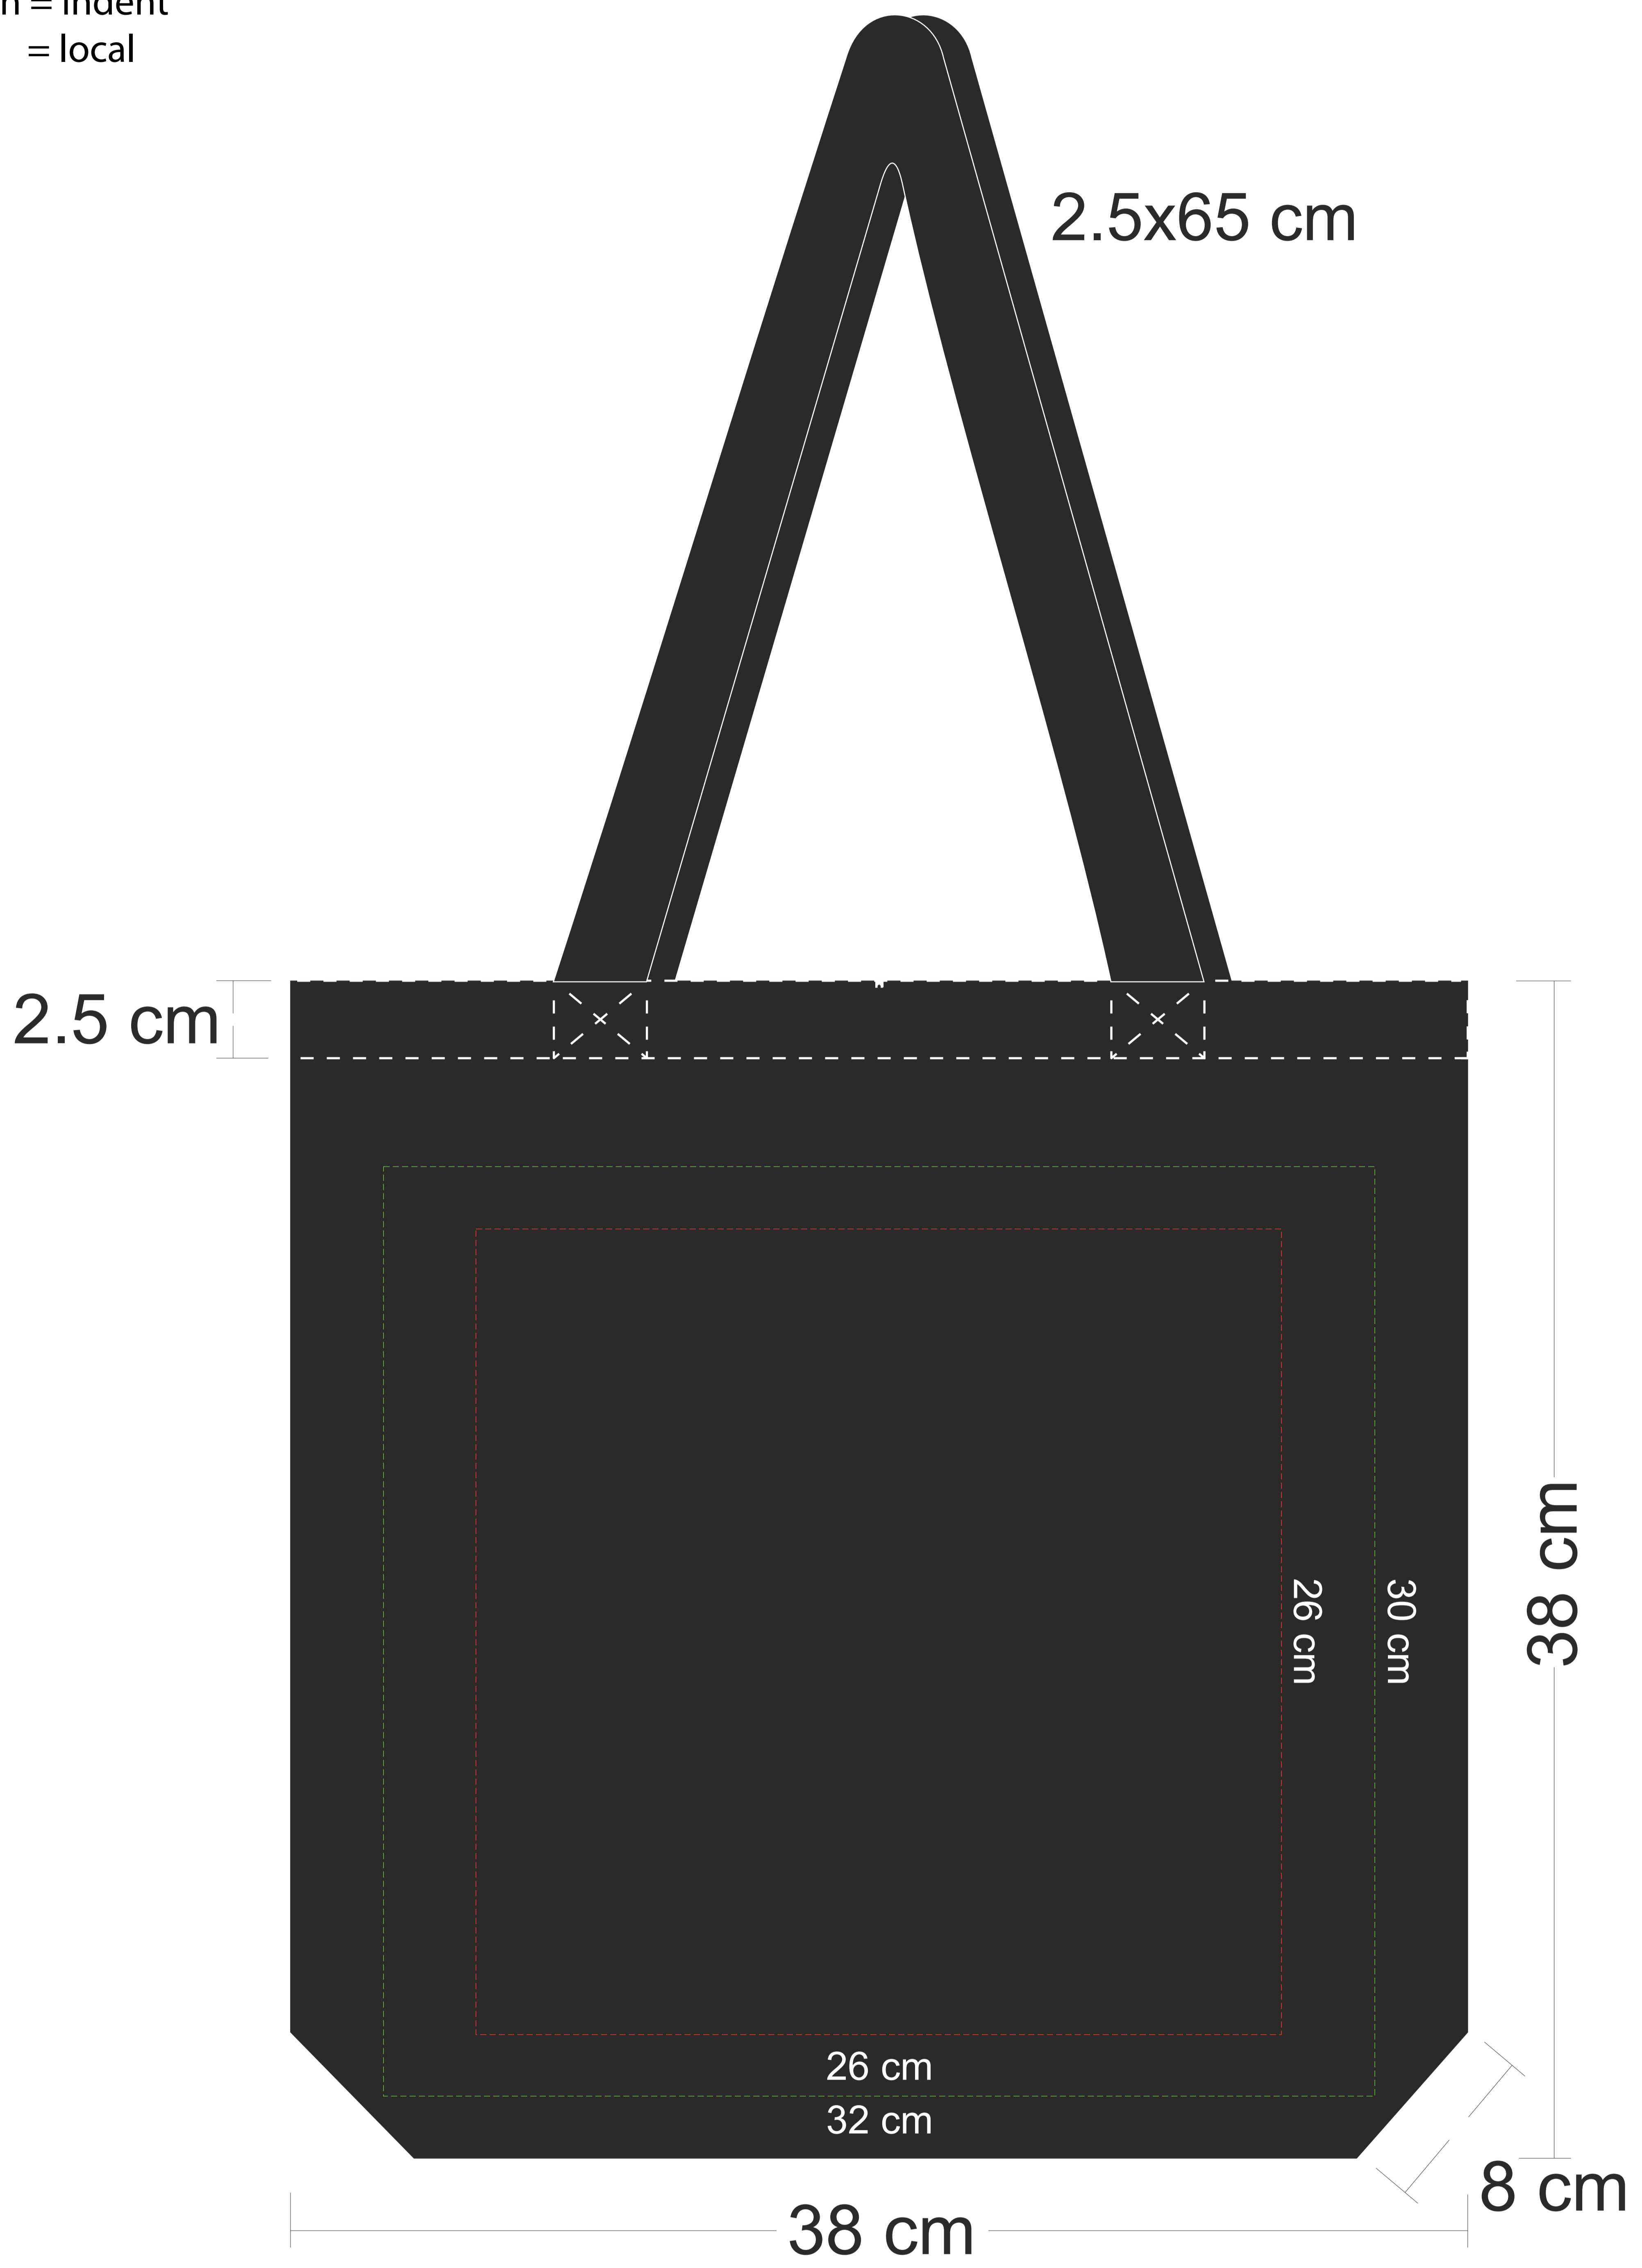

The line drawing is for approximate print positional purposes only. It is not intended to be an exact scale or detailed representation of the product. Colour proofs are to be used as a guide only and are not a true representation of product or print colour. Please ensure you are familiar with the product you are ordering before approving.

Max print area:
Green = indent
Red = local

Item Code: CN-200-BK

Job #:

Print Size:

Pms:

Email approval of approval on this document is acknowledgement that you have read, understood and accepted all of the information that we have supplied in regards to stock supply, and that all order information listed and shown is correct.
Size, fabric and product colour variations are considered acceptable. As they are produced on mass and in high quantities, we cannot guarantee exact matches from one batch to the next. IF UNSURE, please ask for a sample from the current shipment.