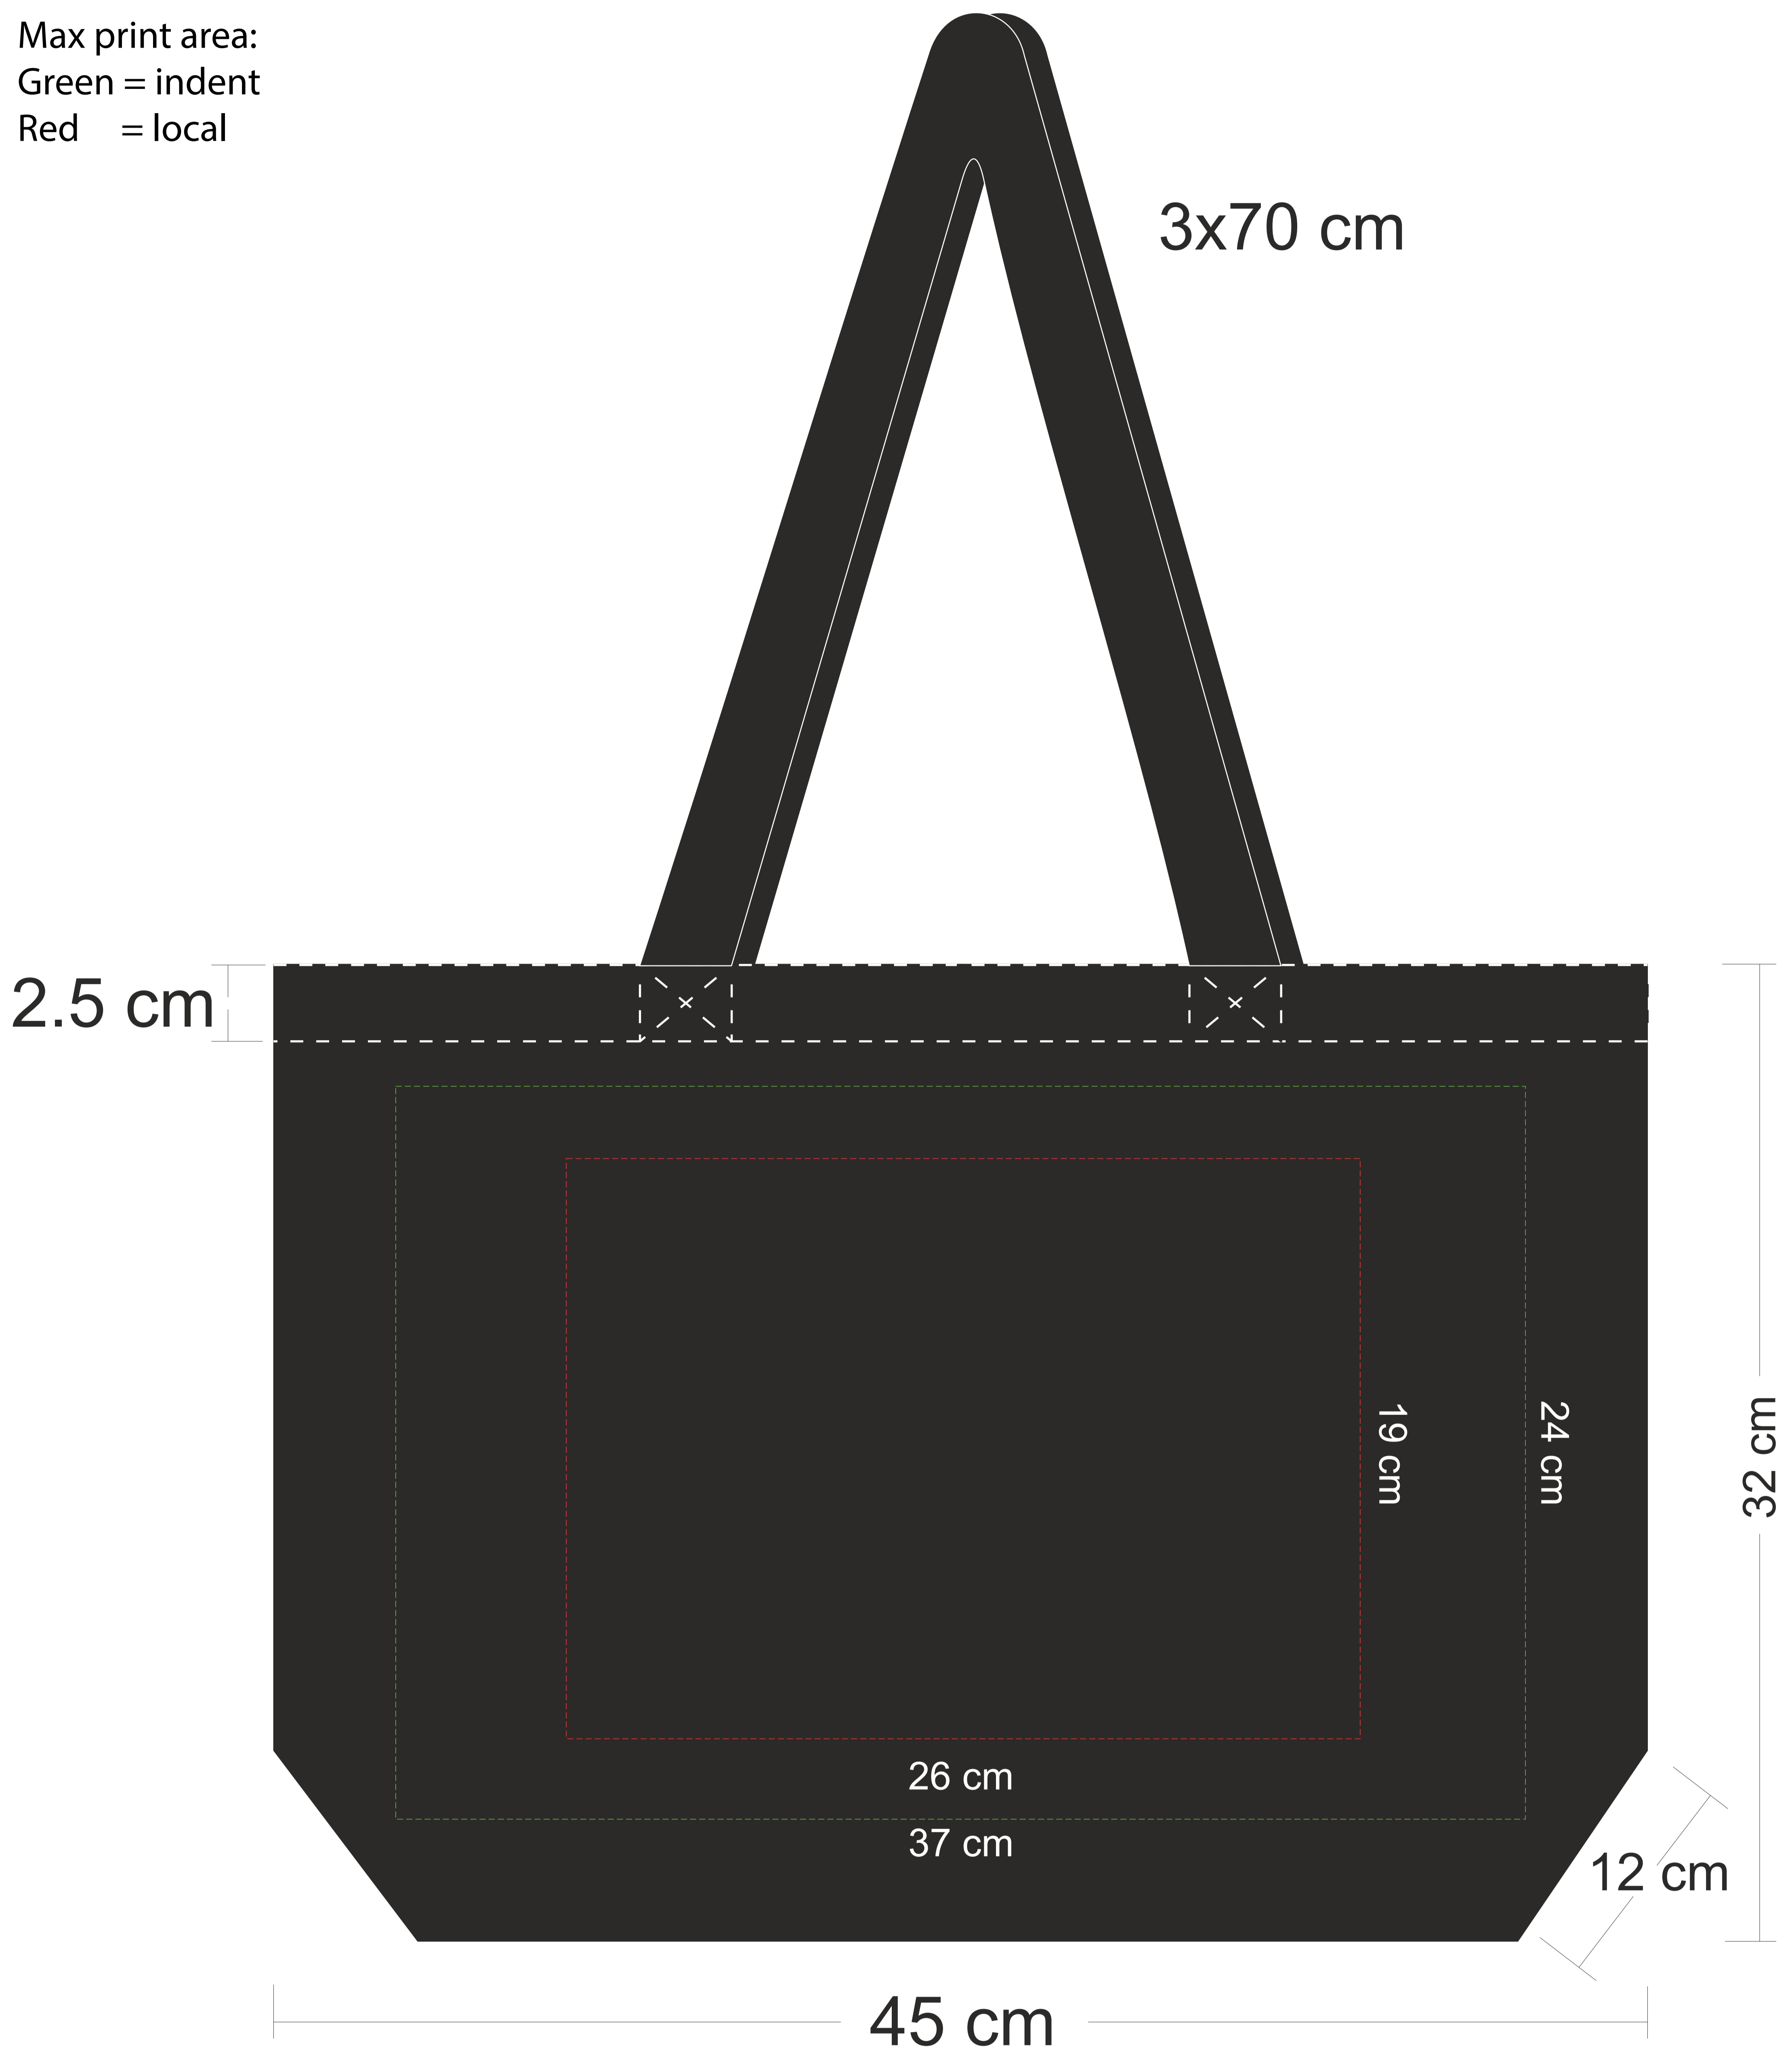

The line drawing is for approximate print positional purposes only. It is not intended to be an exact scale or detailed representation of the product. Colour proofs are to be used as a guide only and are not a true representation of product or print colour. Please ensure you are familiar with the product you are ordering before approving.

Max print area:  
Green = indent  
Red = local

**Item Code: CN-MKT-BK**

**Job #:**

**Print Size:**

**Pms:**

Email approval of approval on this document is acknowledgement that you have read, understood and accepted all of the information that we have supplied in regards to stock supply, and that all order information listed and shown is correct.