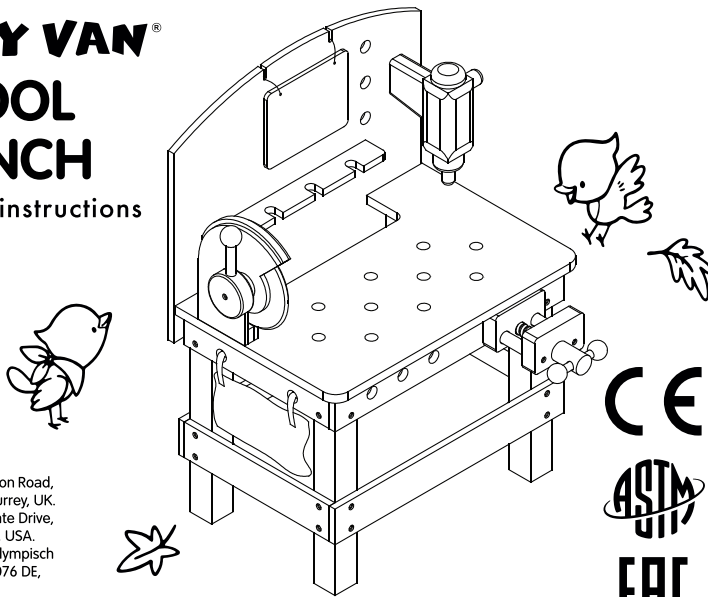

LE TOY VAN[®] TOOL BENCH

Assembly instructions
TV448

Le Toy Van Ltd, 160c Walton Road,
KT8 0HP East Molesey, Surrey, UK.
Le Toy Van Inc, 1 Corporate Drive,
Grantsville, MD 21536, USA.
Le Toy Van B.V, 24-28 Olympisch
Stadion, Amsterdam 1076 DE,
The Netherlands

Country of origin: China

www.letoyvan.com

Tools required for assembly

Tools not included . Hand tools only . Please do not use electric equipment

Instructions for proper assembly and maintenance:

IMPORTANT: RETAIN THESE INSTRUCTIONS FOR FUTURE REFERENCE.