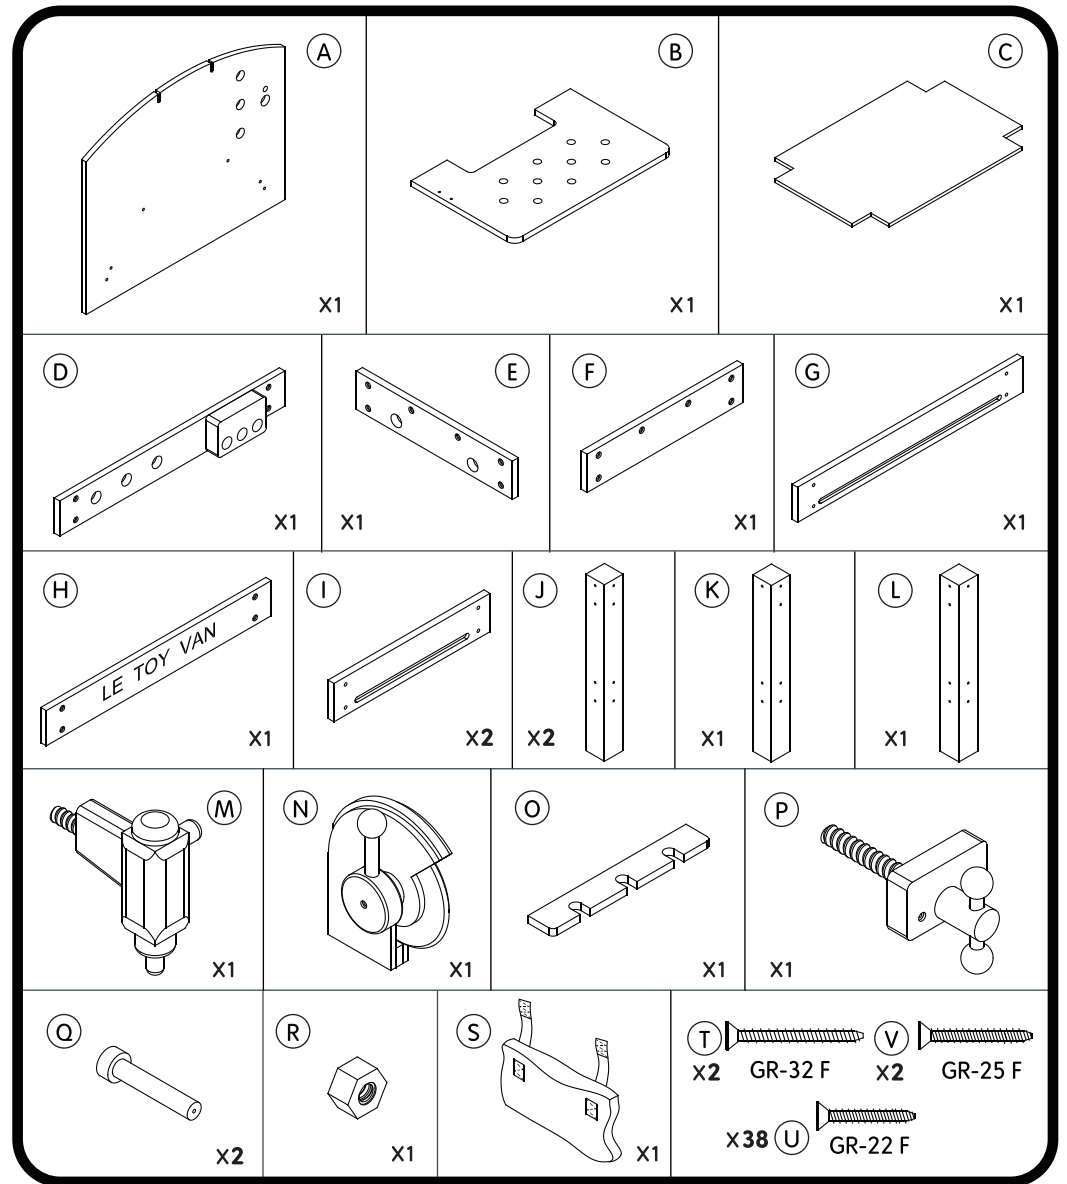

ACCESSORIES