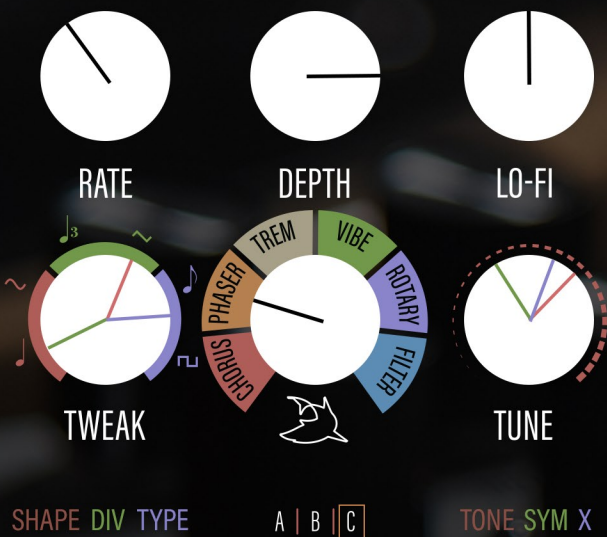

BANK B, PRESET 2 (GREEN)

Output volume adjust: Noon

Increasing the Lo-Fi knob will introduce the following settings:
Env - Min | Drive - 1 | Space - Noon | Age - 2 | Noise - Min | Warble - Min
Settings are in clock format.

BANK B, PRESET 3 (BLUE)

Output volume adjust: Noon

Increasing the Lo-Fi knob will introduce the following settings:
Env - 10 | Drive - Min | Space - 11 | Age - 1 | Noise - 8 | Warble - Min
Settings are in clock format.

BANK C, PRESET 1 (RED)

Output volume adjust: Noon

Increasing the Lo-Fi knob will introduce the following settings:
Env - 10 | Drive - 9 | Space - 2 | Age - 2 | Noise - 10 | Warble - 11
Settings are in clock format.

BANK C, PRESET 2 (GREEN)

Output volume adjust: Noon

Increasing the Lo-Fi knob will introduce the following settings:
Env - 10 | Drive - Noon | Space - 10 | Age - 10 | Noise - Min | Warble - 10
Settings are in clock format.