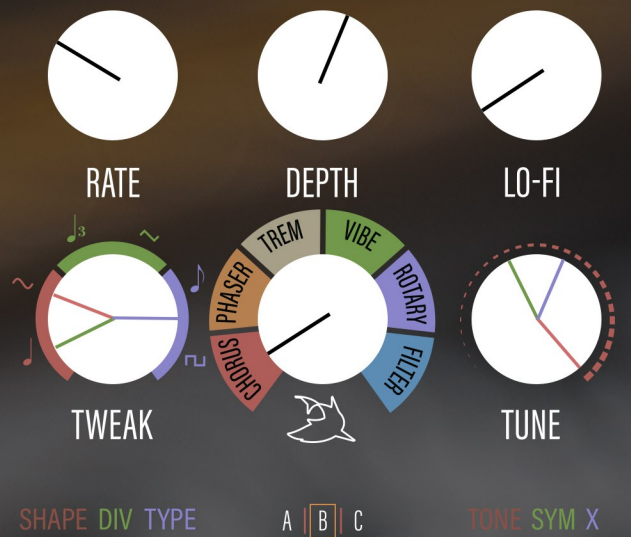

BANK A, PRESET 3 (BLUE)

Output volume adjust: Min

Increasing the Lo-Fi knob will introduce the following settings:
Env - 1 | Drive - Min | Space - 1 | Age - 1 | Noise - 8 | Warble - 11
Settings are in clock format.

BANK B, PRESET 1 (RED)

Output volume adjust: Noon

Increasing the Lo-Fi knob will introduce the following settings:
Env - Min | Drive - 8 | Space - 8 | Age - Noon | Noise - Min | Warble - Noon
Settings are in clock format.

BANK B, PRESET 2 (GREEN)

Output volume adjust: Noon

Increasing the Lo-Fi knob will introduce the following settings:
Env - Min | Drive - 1 | Space - Noon | Age - 2 | Noise - Min | Warble - Min
Settings are in clock format.

BANK B, PRESET 3 (BLUE)

Output volume adjust: Noon

Increasing the Lo-Fi knob will introduce the following settings:
Env - 10 | Drive - Min | Space - 11 | Age - 1 | Noise - 8 | Warble - Min
Settings are in clock format.