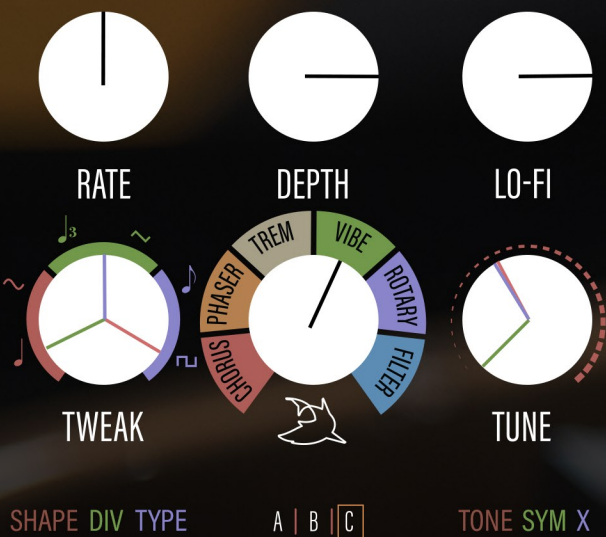

BANK B, PRESET 1 (RED)

Output volume adjust: Noon

Increasing the Lo-Fi knob will introduce the following settings:
Env - Min | Drive - 8 | Space - 8 | Age - Noon | Noise - Min | Warble - Noon
Settings are in clock format.

BANK B, PRESET 2 (GREEN)

Output volume adjust: Noon

Increasing the Lo-Fi knob will introduce the following settings:
Env - Min | Drive - 1 | Space - Noon | Age - 2 | Noise - Min | Warble - Min
Settings are in clock format.

BANK B, PRESET 3 (BLUE)

Output volume adjust: Noon

Increasing the Lo-Fi knob will introduce the following settings:
Env - 10 | Drive - Min | Space - 11 | Age - 1 | Noise - 8 | Warble - Min
Settings are in clock format.

BANK C, PRESET 1 (RED)

Output volume adjust: Noon

Increasing the Lo-Fi knob will introduce the following settings:
Env - 10 | Drive - 9 | Space - 2 | Age - 2 | Noise - 10 | Warble - 11
Settings are in clock format.