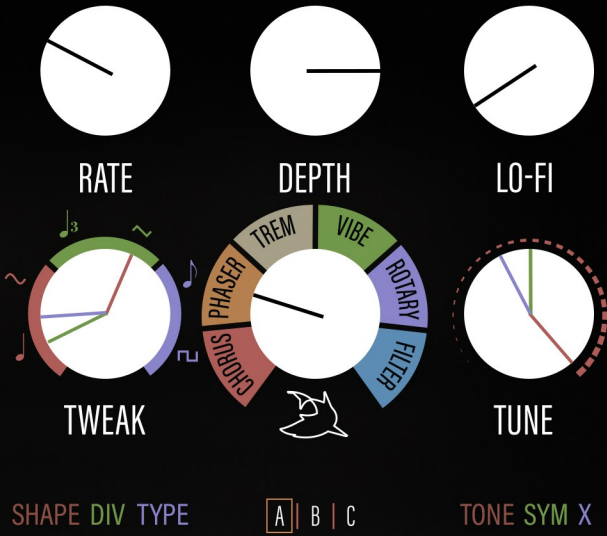

M1 HIGH-FIDELITY MODULATION MACHINE

DEFAULT PRESETS

BANK A, PRESET 1 (RED)

Output volume adjust: Noon

Increasing the Lo-Fi knob will introduce the following settings:
Env - Min | Drive - Min | Space - 9 | Age - 10 | Noise - Min | Warble - 9
Settings are in clock format.

BANK A, PRESET 2 (GREEN)

Output volume adjust: Noon

Increasing the Lo-Fi knob will introduce the following settings:
Env - 11 | Drive - Noon | Space - 1 | Age - Noon | Noise - Min | Warble - 10
Settings are in clock format.

BANK A, PRESET 3 (BLUE)

Output volume adjust: Min

Increasing the Lo-Fi knob will introduce the following settings:
Env - 1 | Drive - Min | Space - 1 | Age - 1 | Noise - 8 | Warble - 11
Settings are in clock format.

BANK C, PRESET 3 (BLUE)

Output volume adjust: Min

Increasing the Lo-Fi knob will introduce the following settings:
Env - 3 | Drive - 10 | Space - Noon | Age - Noon | Noise - 10 | Warble - Noon
Settings are in clock format.