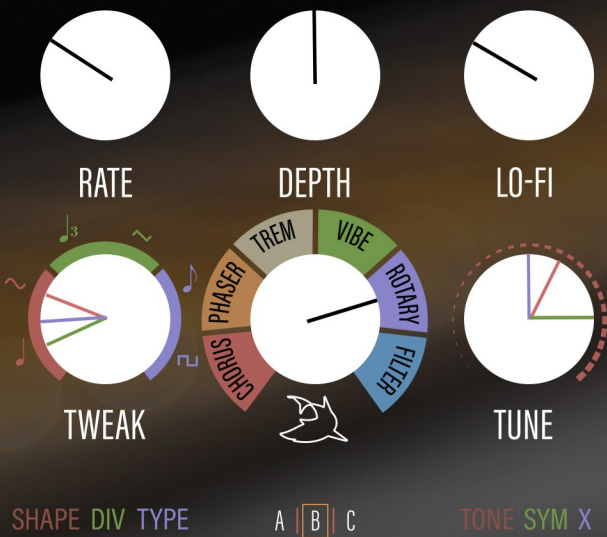

BANK B, PRESET 2 (GREEN)

Output volume adjust: Noon

Increasing the Lo-Fi knob will introduce the following settings:
Env - Min | Drive - 1 | Space - Noon | Age - 2 | Noise - Min | Warble - Min
Settings are in clock format.