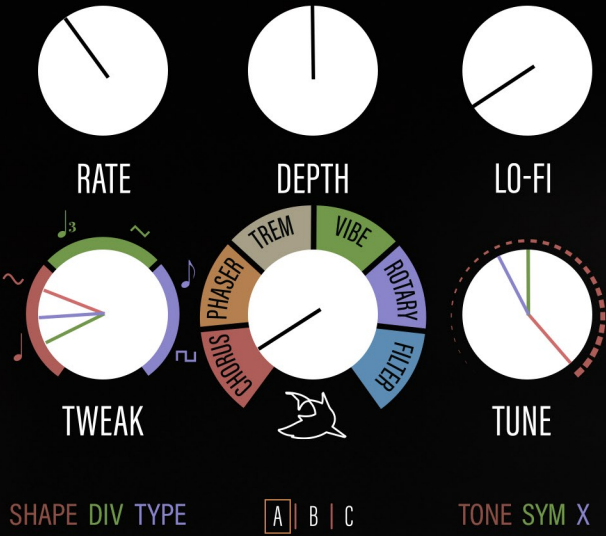

M1 HIGH-FIDELITY MODULATION MACHINE

DEFAULT PRESETS

BANK A, PRESET 1 (RED)

Output volume adjust: Noon

Increasing the Lo-Fi knob will introduce the following settings:
Env - Min | Drive - Min | Space - 9 | Age - 10 | Noise - Min | Warble - 9
Settings are in clock format.

BANK A, PRESET 2 (GREEN)

Output volume adjust: Noon

Increasing the Lo-Fi knob will introduce the following settings:
Env - 11 | Drive - Noon | Space - 1 | Age - Noon | Noise - Min | Warble - 10
Settings are in clock format.

BANK A, PRESET 3 (BLUE)

Output volume adjust: Min

Increasing the Lo-Fi knob will introduce the following settings:
Env - 1 | Drive - Min | Space - 1 | Age - 1 | Noise - 8 | Warble - 11
Settings are in clock format.

BANK C, PRESET 3 (BLUE)

Output volume adjust: Min

Increasing the Lo-Fi knob will introduce the following settings:
Env - 3 | Drive - 10 | Space - Noon | Age - Noon | Noise - 10 | Warble - Noon
Settings are in clock format.