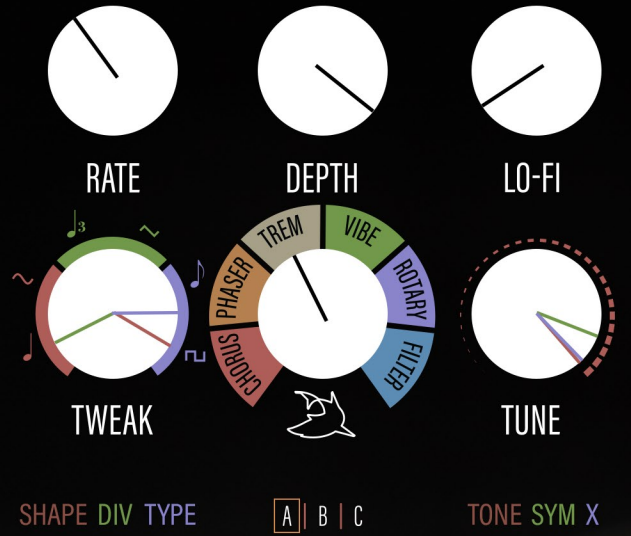

M1 HIGH-FIDELITY MODULATION MACHINE

DEFAULT PRESETS

BANK A, PRESET 1 (RED)

Output volume adjust: Noon

Increasing the Lo-Fi knob will introduce the following settings:
Env - Min | Drive - Min | Space - 9 | Age - 10 | Noise - Min | Warble - 9
Settings are in clock format.

BANK A, PRESET 2 (GREEN)

Output volume adjust: Noon

Increasing the Lo-Fi knob will introduce the following settings:
Env - 11 | Drive - Noon | Space - 1 | Age - Noon | Noise - Min | Warble - 10
Settings are in clock format.

BANK A, PRESET 3 (BLUE)

Output volume adjust: Min

Increasing the Lo-Fi knob will introduce the following settings:
Env - 1 | Drive - Min | Space - 1 | Age - 1 | Noise - 8 | Warble - 11
Settings are in clock format.

BANK C, PRESET 3 (BLUE)

Output volume adjust: Min

Increasing the Lo-Fi knob will introduce the following settings:
Env - 3 | Drive - 10 | Space - Noon | Age - Noon | Noise - 10 | Warble - Noon
Settings are in clock format.