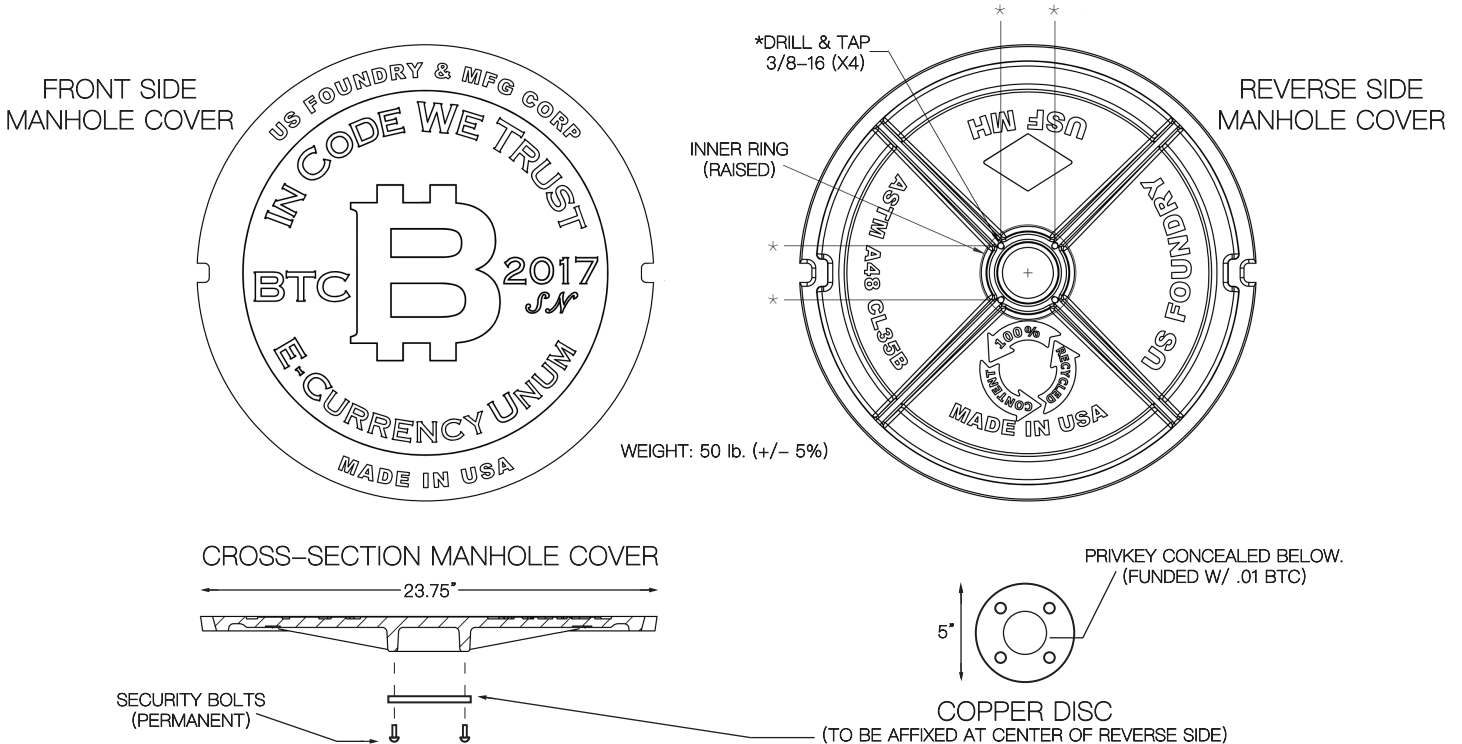

WTF?! (SPECIAL PROJECTS)

THE BITCOIN PENNY™ PHYSICAL BITCOIN (FUNDED) MANHOLE COVER EDITION

NOTE: THIS IS AN AUTHENTIC MANHOLE COVER THAT MEETS ALL USA STRUCTURAL AND SAFETY SPECIFICATION REQUIREMENTS FOR ACTUAL ROAD USE.

THE BITCOIN PENNY™ MANHOLE COVER IS A SPECIAL LIMITED EDITION ART PIECE ORIGINALLY CONCEIVED TO BE THE WORLD'S LARGEST, SOLID METAL, PHYSICAL BITCOIN. ABANDONING ALL SANITY IN SEARCH OF THE PERFECT MEDIUM, WE FINALLY CHOSE TO CREATE THIS SPECTACULAR BEAUTY FROM A GENUINE, FULL-SIZED, CUSTOM-DESIGNED...MANHOLE COVER! MADE OF THE STRONGEST 100% RECYCLED CAST IRON AND Poured IN AN AUTHENTIC CAST IRON FOUNDRY, THIS PHYSICAL BITCOIN MARVEL IS INDUSTRY-RATED FOR COMMERCIAL USE ON ACTUAL U.S.A. ROADWAYS!

TITLE OF ARTWORK: THE BITCOIN PENNY™ MANHOLE COVER PHYSICAL BITCOIN

YEAR: 2017

MINT MARK: SN (SCRIPT)

MATERIAL: 100% RECYCLED CAST IRON + .999 FINE COPPER (5" DISC)

FINISH: ANTIQUE "OIL-RUBBED BRONZE" POWDER COAT

SIZE: 23.75" DIAMETER

WEIGHT: 49 LB.

SECURITY: ANTI-REVERSE STEEL BOLTS CONCEAL THE PRIVATE KEY

PUBLIC ADDRESS (PREFIX): 1EPIC...

PRIVATE KEY: HAND-SCRIBED ON UNDERSIDE OF SECURE COPPER DISC.

BTC VALUE: THIS ART PIECE IS FUNDED WITH EXACTLY .01 BTC.

SPECIAL LIMITED EDITION QTY: 10

PRICE: 1.0 BTC. **SOLD OUT**