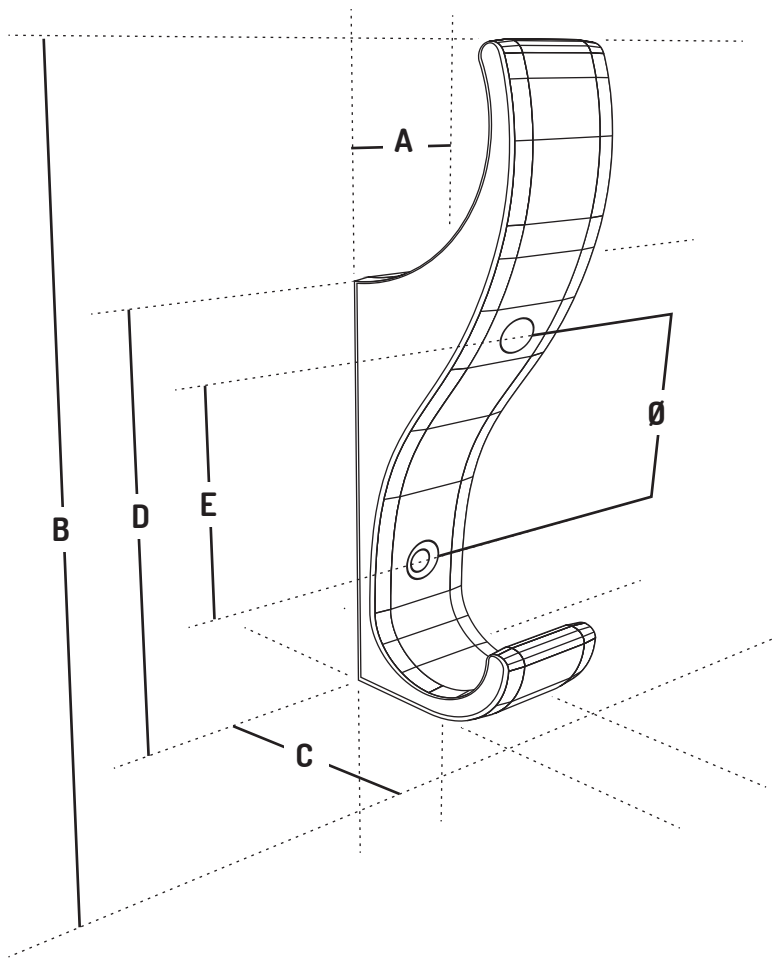

**Safer.
Stronger.
Guaranteed for life.**

DATA SHEET

A	18 mm
B	95 mm
C	32 mm
D	55 mm
E	22 mm
Ø	3.5 mm
		(Countersink 6 mm)

1	Side
2	Front
3	Back