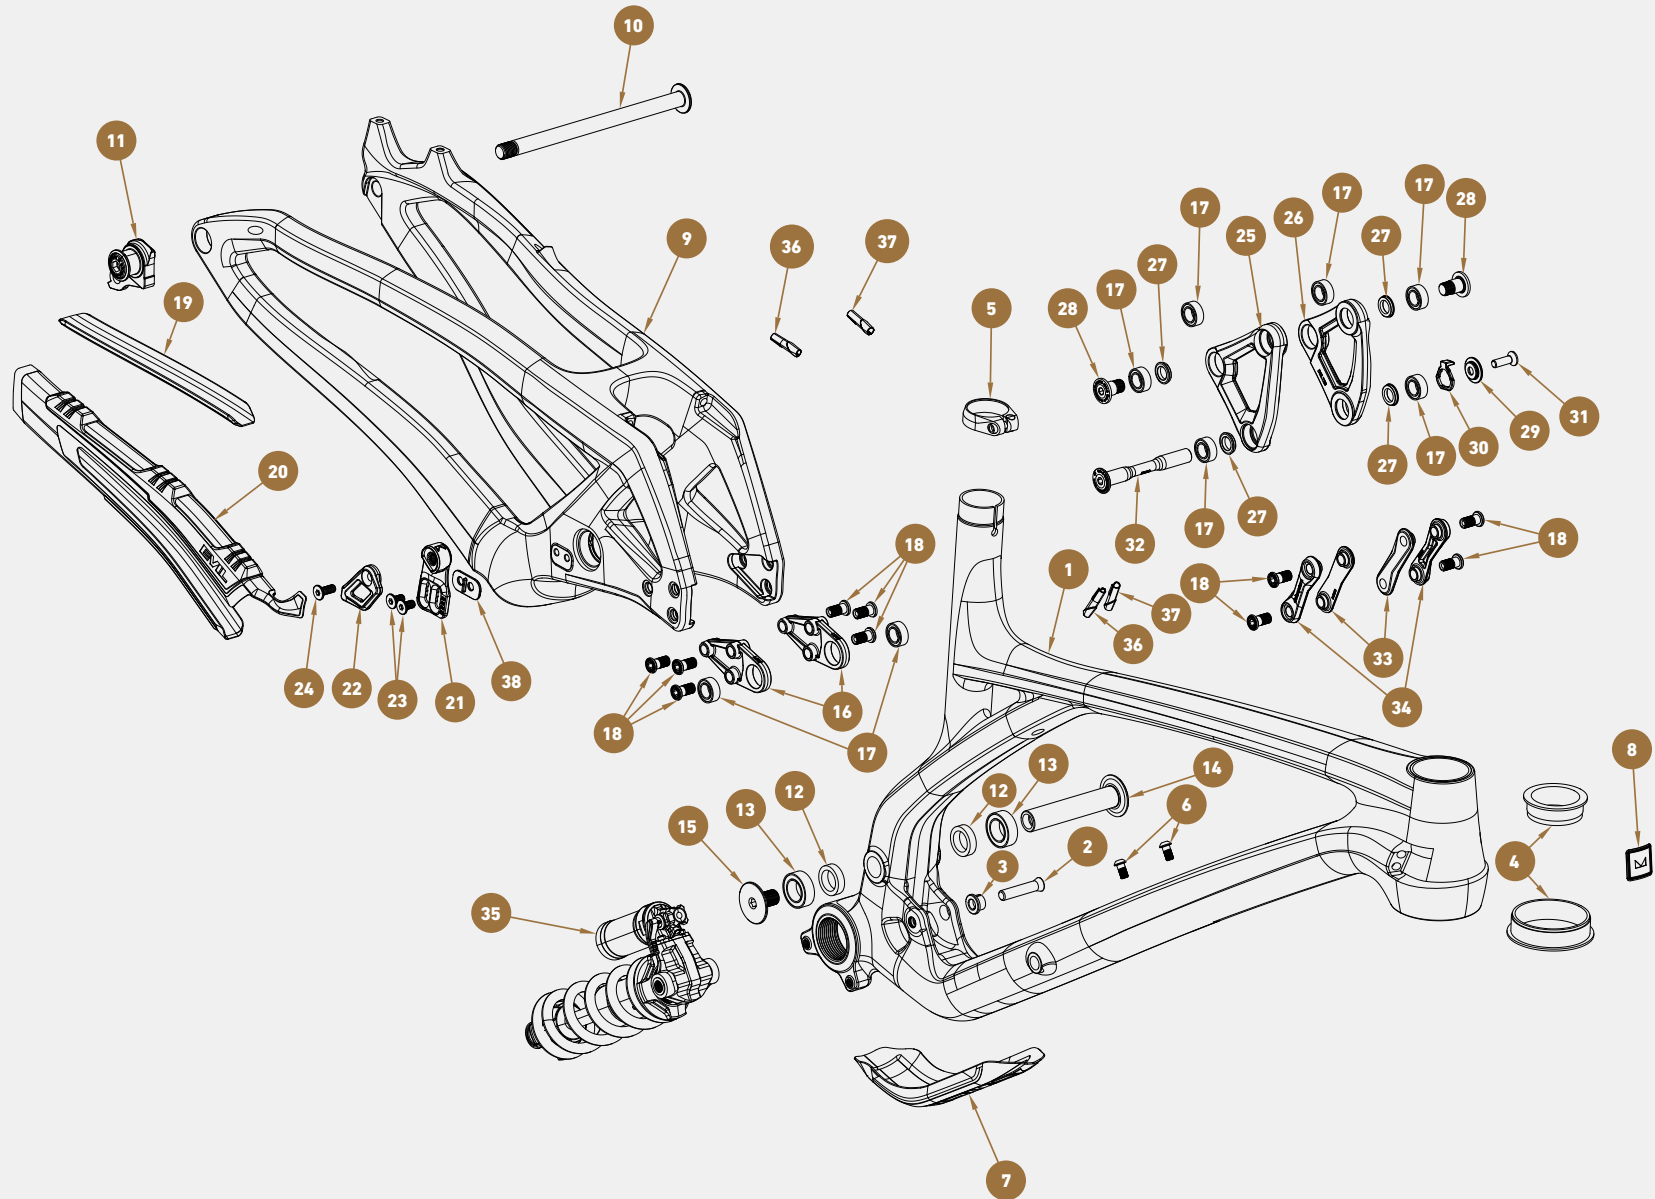

## EXPLODED VIEW

Evil Bikes highly recommends using a torque wrench when assembling or tuning any part of your bike. Here is a list of specific items with their torque specs. Torque specifications can also be found on bike parts. It's important to note that over tightening and under tightening bolts can cause damage to the bike.