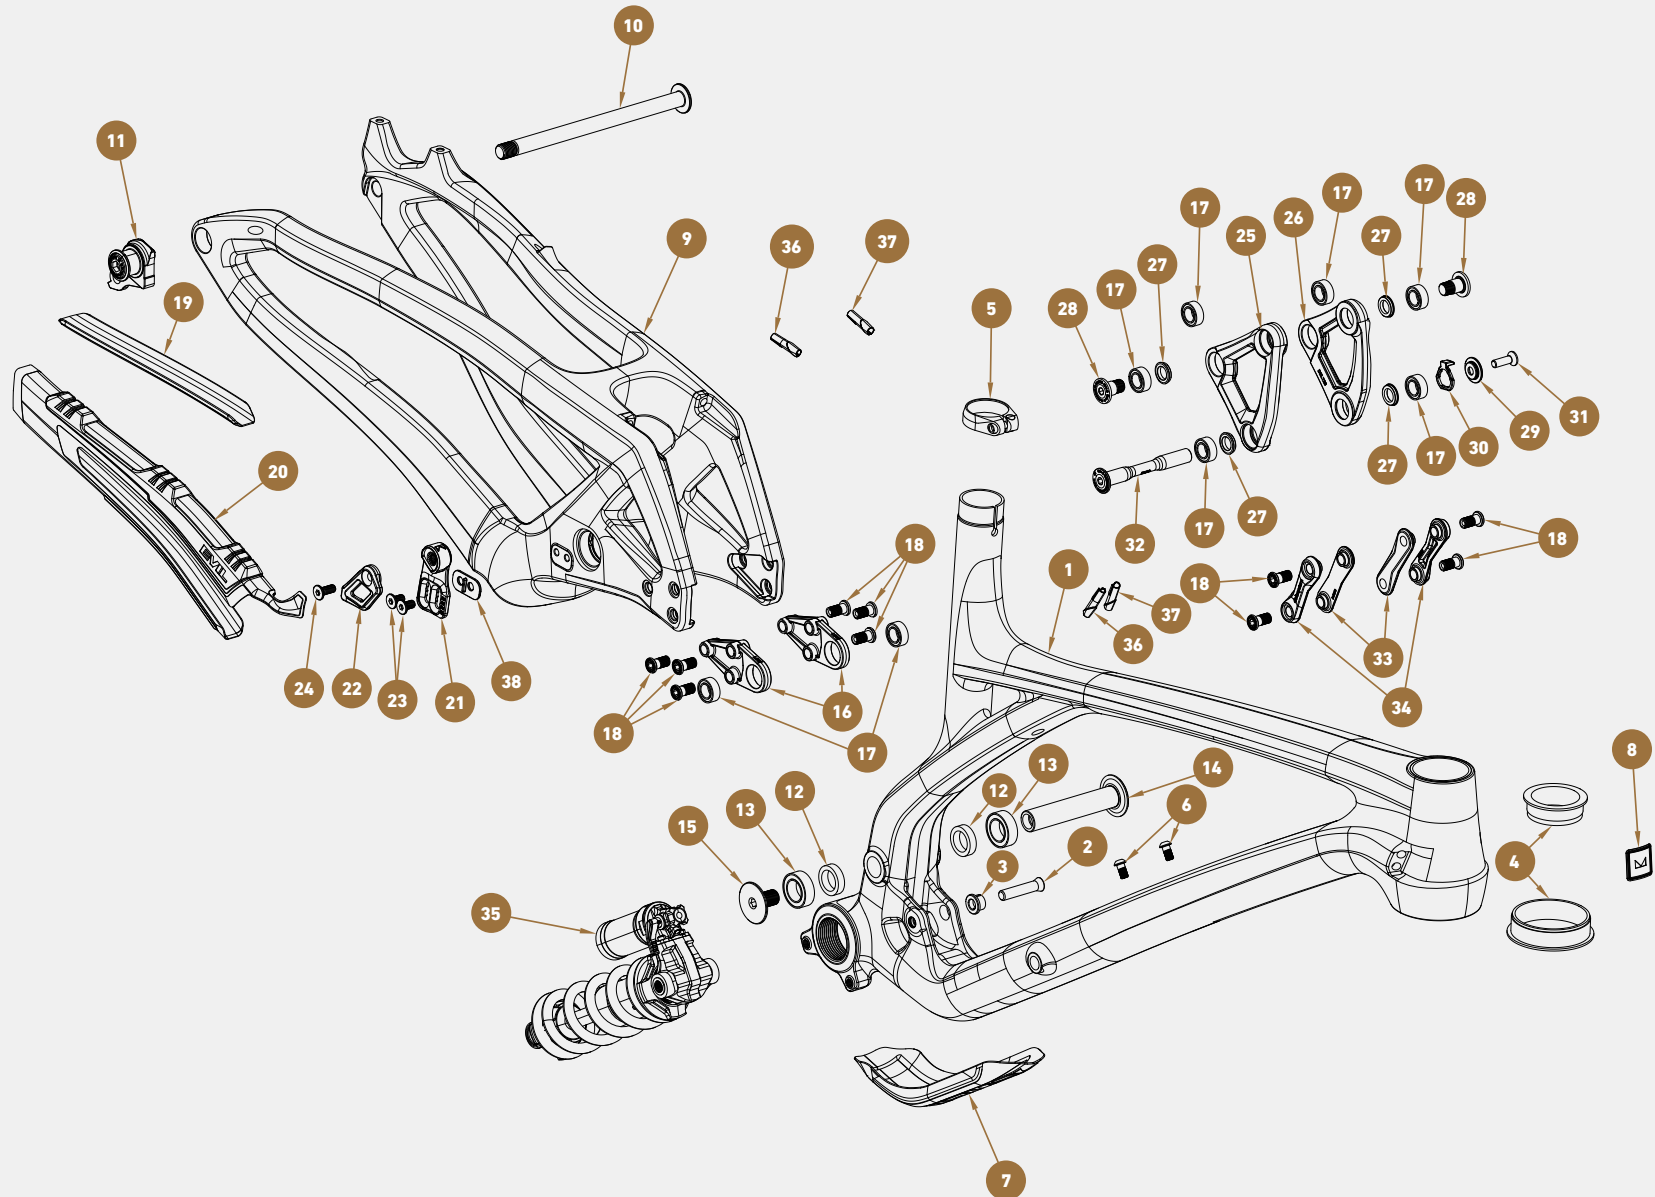

INSURGENT LS

EXPLODED VIEW

Evil Bikes highly recommends using a torque wrench when assembling or tuning any part of your bike. Here is a list of specific items with their torque specs. Torque specifications can also be found on bike parts. It's important to note that over tightening and under tightening bolts can cause damage to the bike.