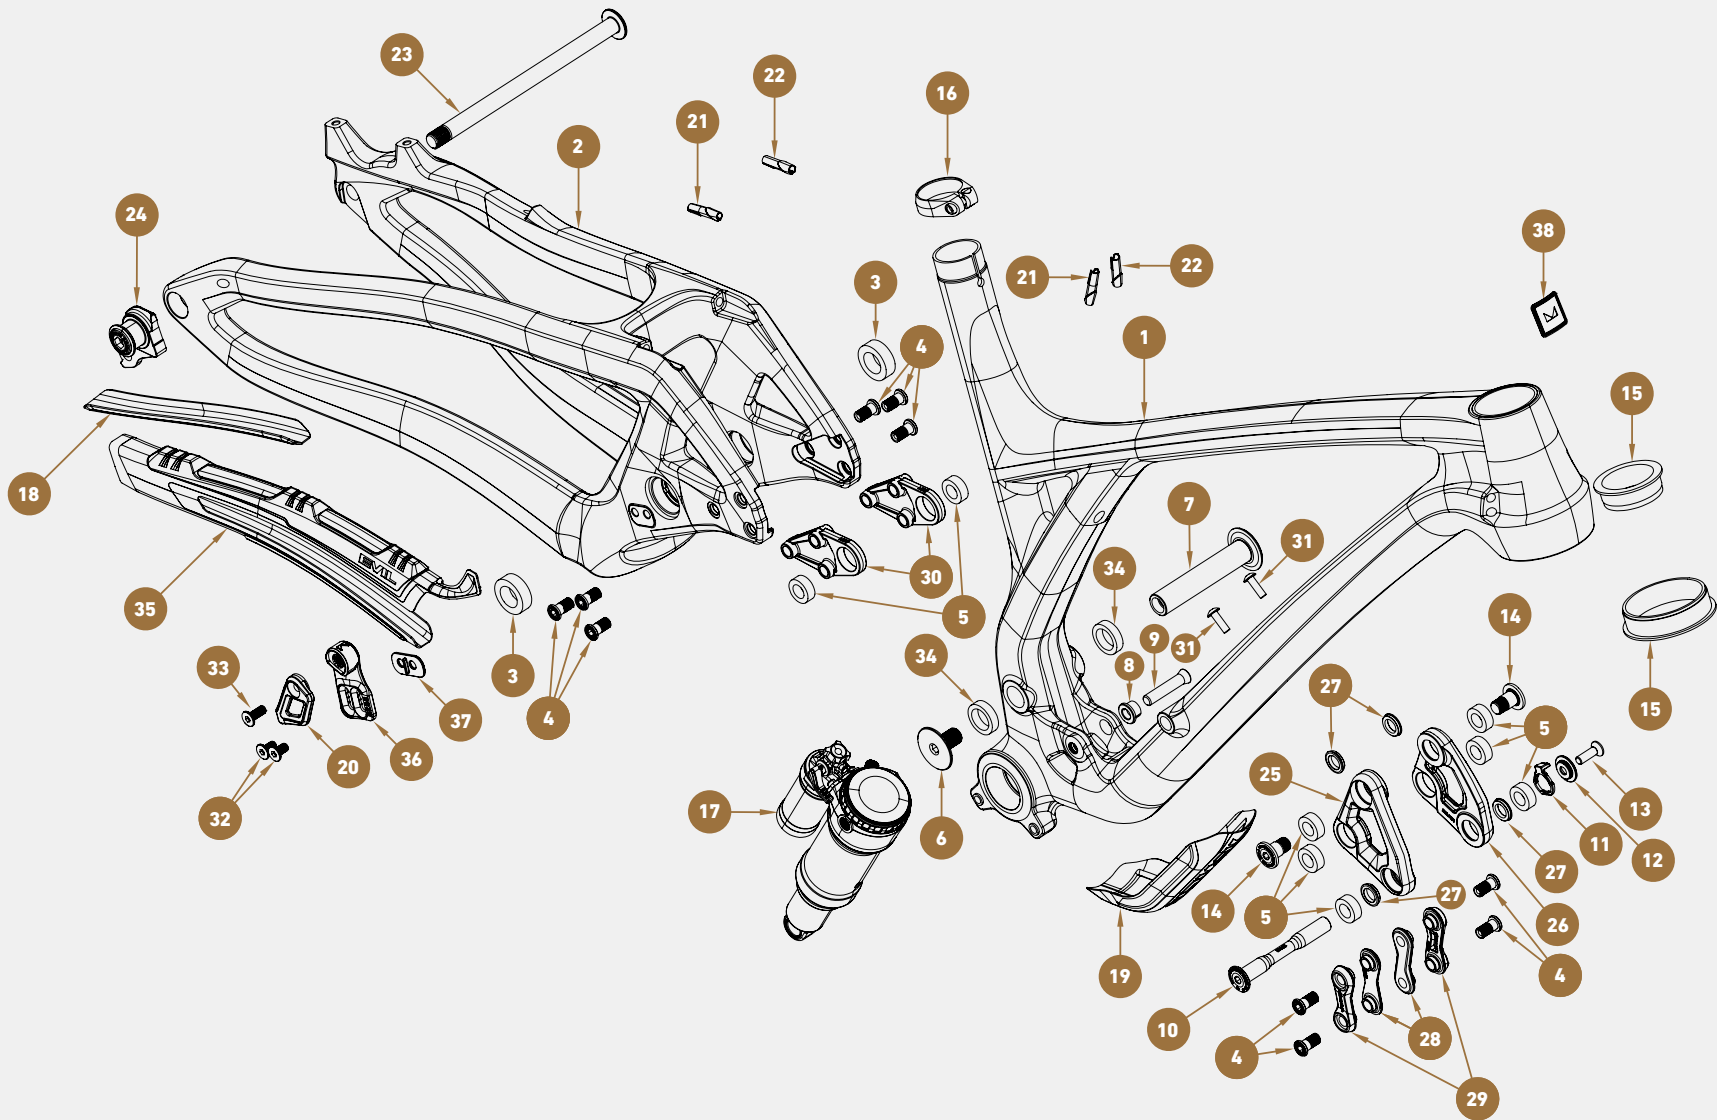

FOLLOWING LS

EXPLODED VIEW

Evil Bikes highly recommends using a torque wrench when assembling or tuning any part of your bike. Here is a list of specific items with their torque specs. Torque specifications can also be found on bike parts. It's important to note that over tightening and under tightening bolts can cause damage to the bike.