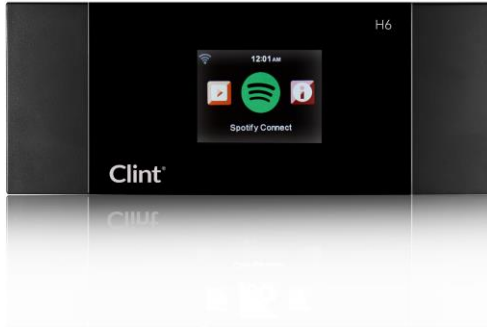

Clint®

DATASHEET

H6

Streaming adaptor for
DAB+/FM/Spotify/Internet
Radio and DLNA

General:

Power supply: AC/DC Adaptor
100~240VAC (50-60Hz) - 5VDC/500mA
Product size: 190 (L) x 37 (D) x 75 (H) mm
Product weight: 0,4 Kg (net weight)
Product weight: 0,75 Kg (gross weight)

Connectors:

Stereo Line-Out (RCA)
DC-In. 5V (DC) / 0.5A

Product description:

Adaptor for upgrading existing Hi-Fi system with DAB/DAB+/FM/DLNA, Spotify Connect and Internet Radio.
Remote control for easy operation.
User Friendly icon based OSD.
Weather forecast function.
Radio alarm (clock radio function).
128x64 FSTN graphics color display.
Telescopic antenna for DAB and FM.
Wireless (Wi-Fi compatible) antenna built-in.
2.4GHz Wi-Fi compatible (b,g,n.).
OSD Languages available:
English, Dansk, Nederlands, Suomi, Francais, Deutsch, Italiano, Norsk, Polski, Portugues, Espanol, Svenska, Turkce.