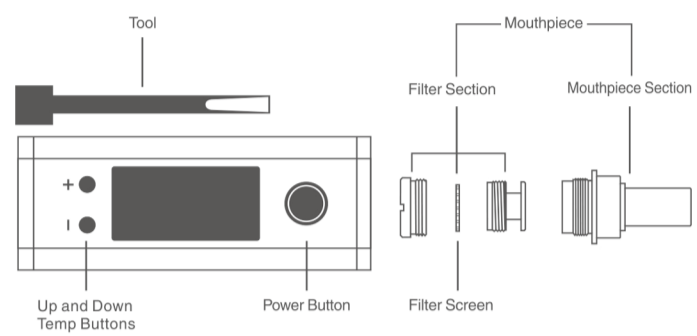

### IN THE BOX

- 1 Linx Gaia Vaporizer
- 1 Linx Gaia Mouthpiece Cap
- 1 Steel Tool
- 1 Cleaning Brush
- 1 USB Charger
- 4 Filter Screens
- 1 Metal Funnel