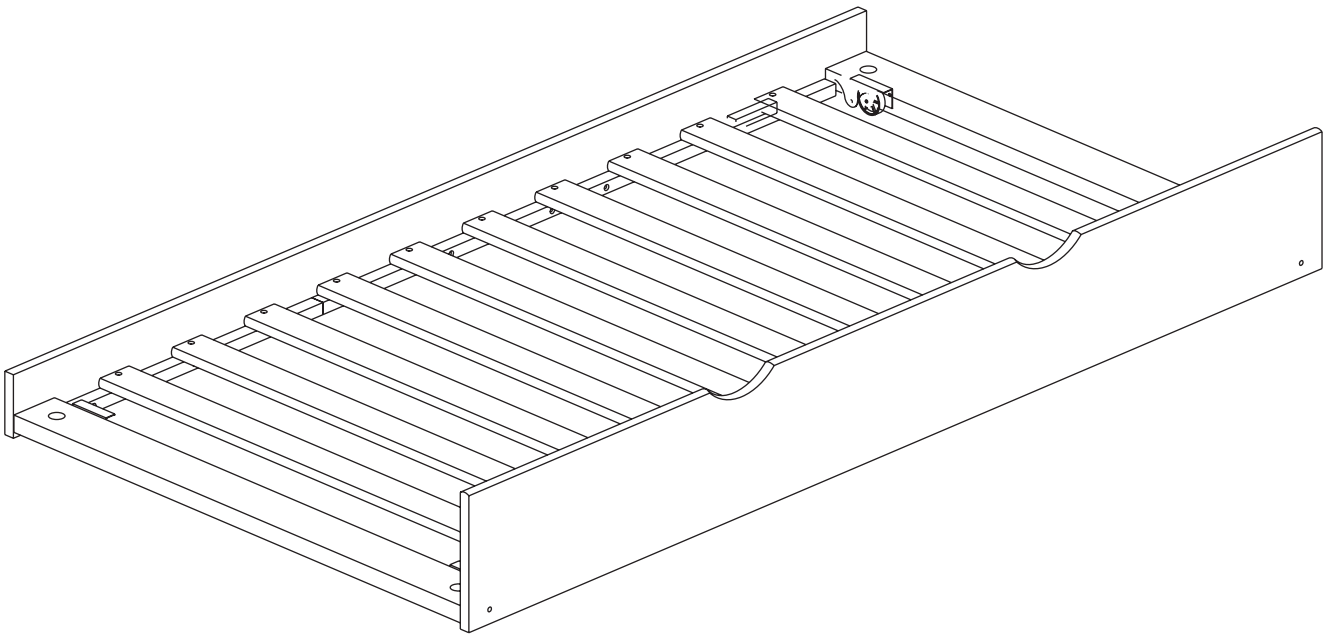

Twin Trundle

Bedz King BK - 30

Thank you for purchasing your Furniture from Bedz King.

Every effort has been made to ensure your Furniture is of the finest quality. If you have any questions, please do not hesitate to contact us at info@bedzking.com

A5		3,5x16	16
A12		4,0x35	20
B5		1/4"	04
B18		1/4"x70	04
C3		10x40	08
E8			04
G3			01
G4	 space block		02

01

02