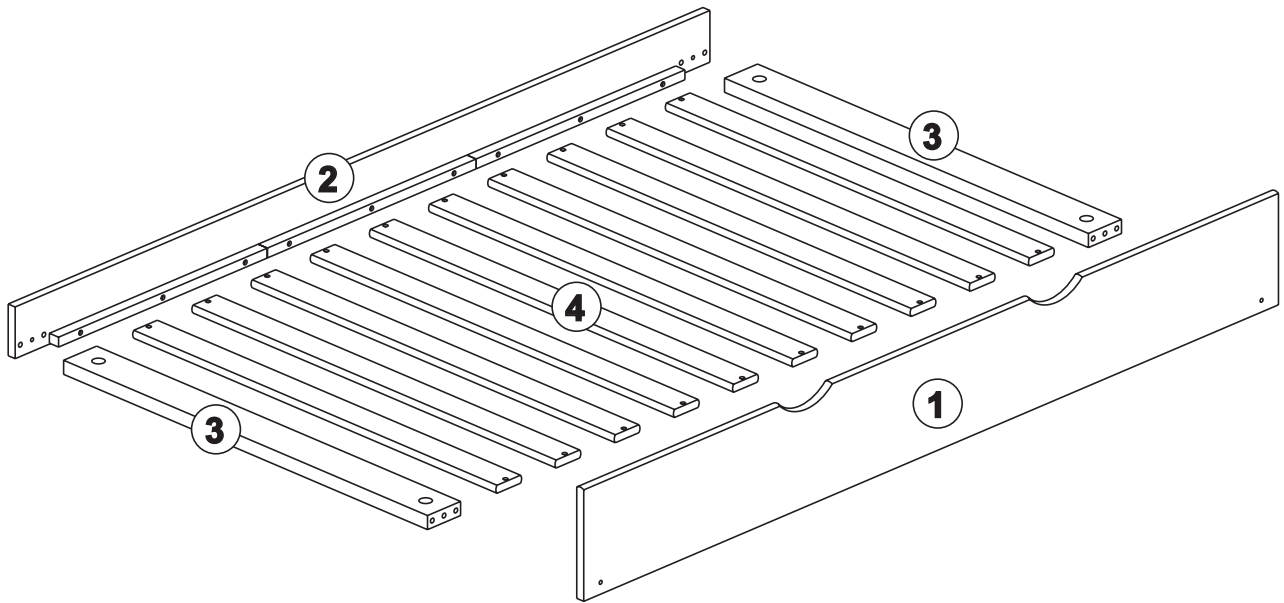

Twin Trundle

Bedz King BK - 30

Thank you for purchasing your Furniture from Bedz King.

Every effort has been made to ensure your Furniture is of the finest quality. If you have any questions, please do not hesitate to contact us at info@bedzking.com

A5		3,5x16	16
A12		4,0x35	20
B5		1/4"	04
B18		1/4"x70	04
C3		10x40	08
E8			04
G3			01
G4	 space block		02

01

02