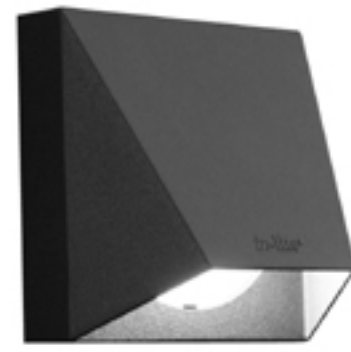

HYVE 22 RVS
Polycarbonate / stainless steel
Light reach 0.50mtr

SCOPE
Aluminium
Light reach 6 mtr

ACE DOWN DARK
Aluminium
Light angle 63°
Light reach 3.5 mtr

WEDGE DARK
Aluminium
Light angle 58/88°
Light reach 1.5 mtr

MINI SCOPE
Polycarbonate
Light reach 3 mtr