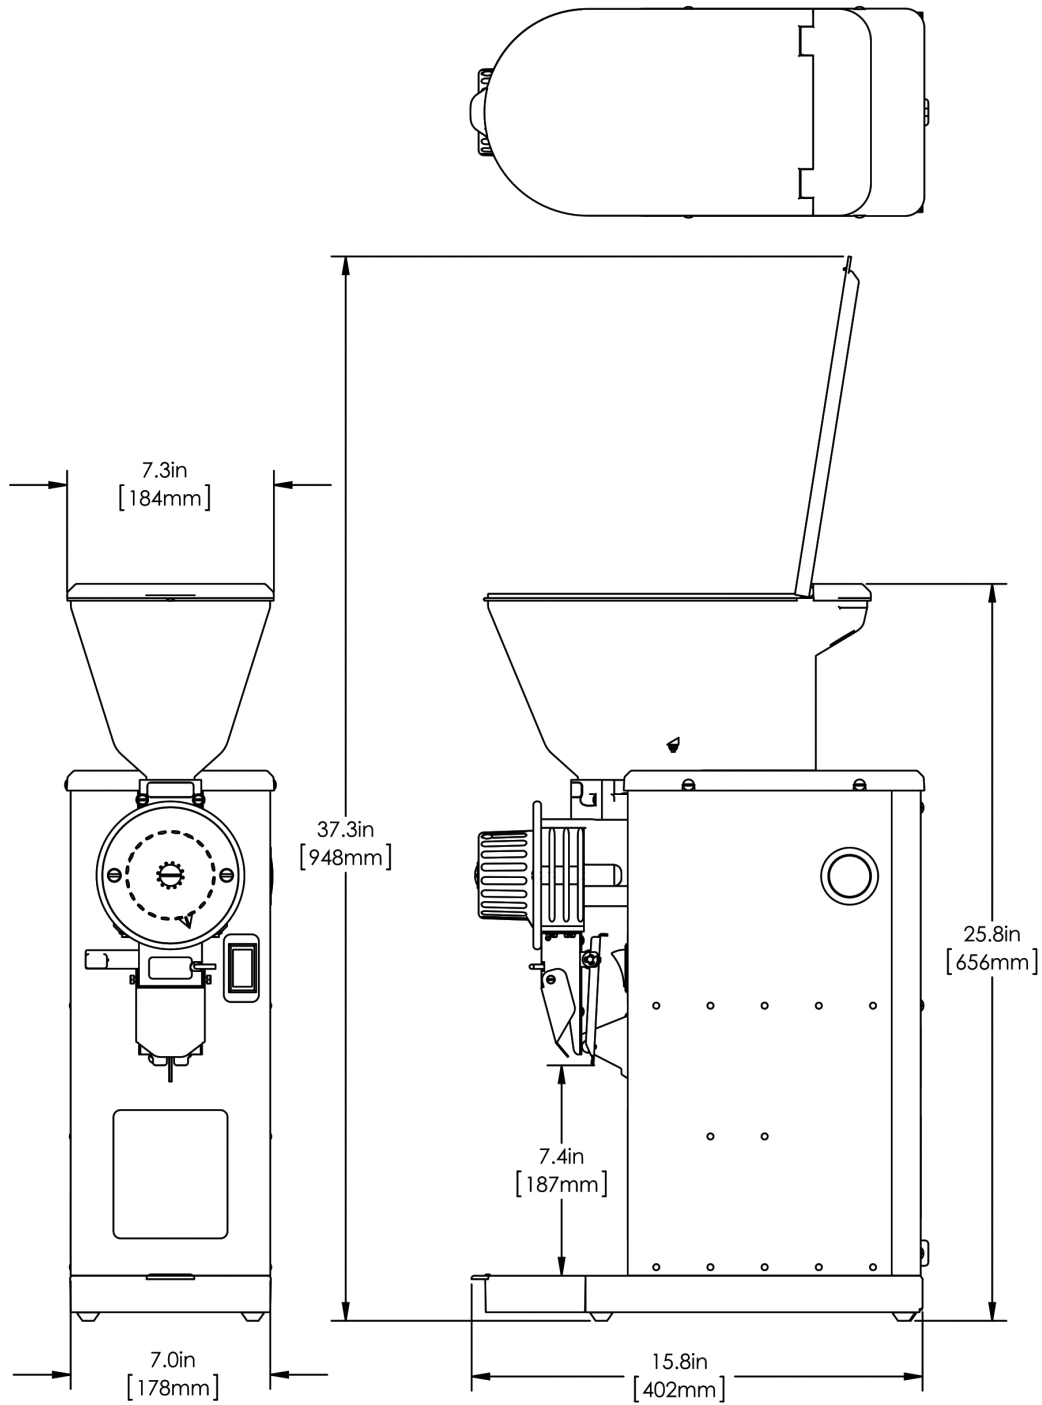

GVH-3, 120V CANADA

Height: 25.8" Width: 7.3" Depth: 15.8"
(65.5cm) (18.5cm) (40.1cm)

- New sleek styling with visual 3 lb (1.36kg) hopper promotes freshly ground coffee
- Versatile design allows grinding into bags, cans, and cups and other containers to meet a multitude of customer needs
- Fast grinding – three pounds (1.36kg) in about 90 seconds – maximizes speed of service
- 340° dial resolution for precise tuning of grind particle size
- Ergonomic clamp holds smaller size bags and containers in place for hands-free operation
- Easy to use cleaning lever ensures complete removal of all ground coffee from the grind chamber
- Precision Rockwell 65C hard burrs provide consistency, grind after grind
- Bag switch prevents grinding before bag/container is in place
- Industry leading grinding burr warranty

Agency:

Specifications

Product #: 55600.6300

Finish: Stainless

Hoppers: One

Hopper Capacity: 3.00 lbs (1.361 kgs)

Electrical & Capacity

Volts*	Amps	Watts	Cord Attached	Plug Type	8oz cups/hr 236ml cups/hr	Input H ₂ O Temp.	Phase	# Wires plus Ground	Hertz
120	11	1320	Yes	NEMA 5-15P	-	60°F (15.5°C)	1	2	60

Last Updated:
02/19/2020

	Unit			Shipping				
	Height	Width	Depth	Height	Width	Depth	Weight	Volume
English	25.8 in.	7.3 in.	15.8 in.	31.4 in.	11.2 in.	20.1 in.	56.200 lbs	4.076 ft ³
Metric	65.5 cm	18.5 cm	40.1 cm	79.7 cm	28.4 cm	51.0 cm	25.492 kgs	0.115 m ³