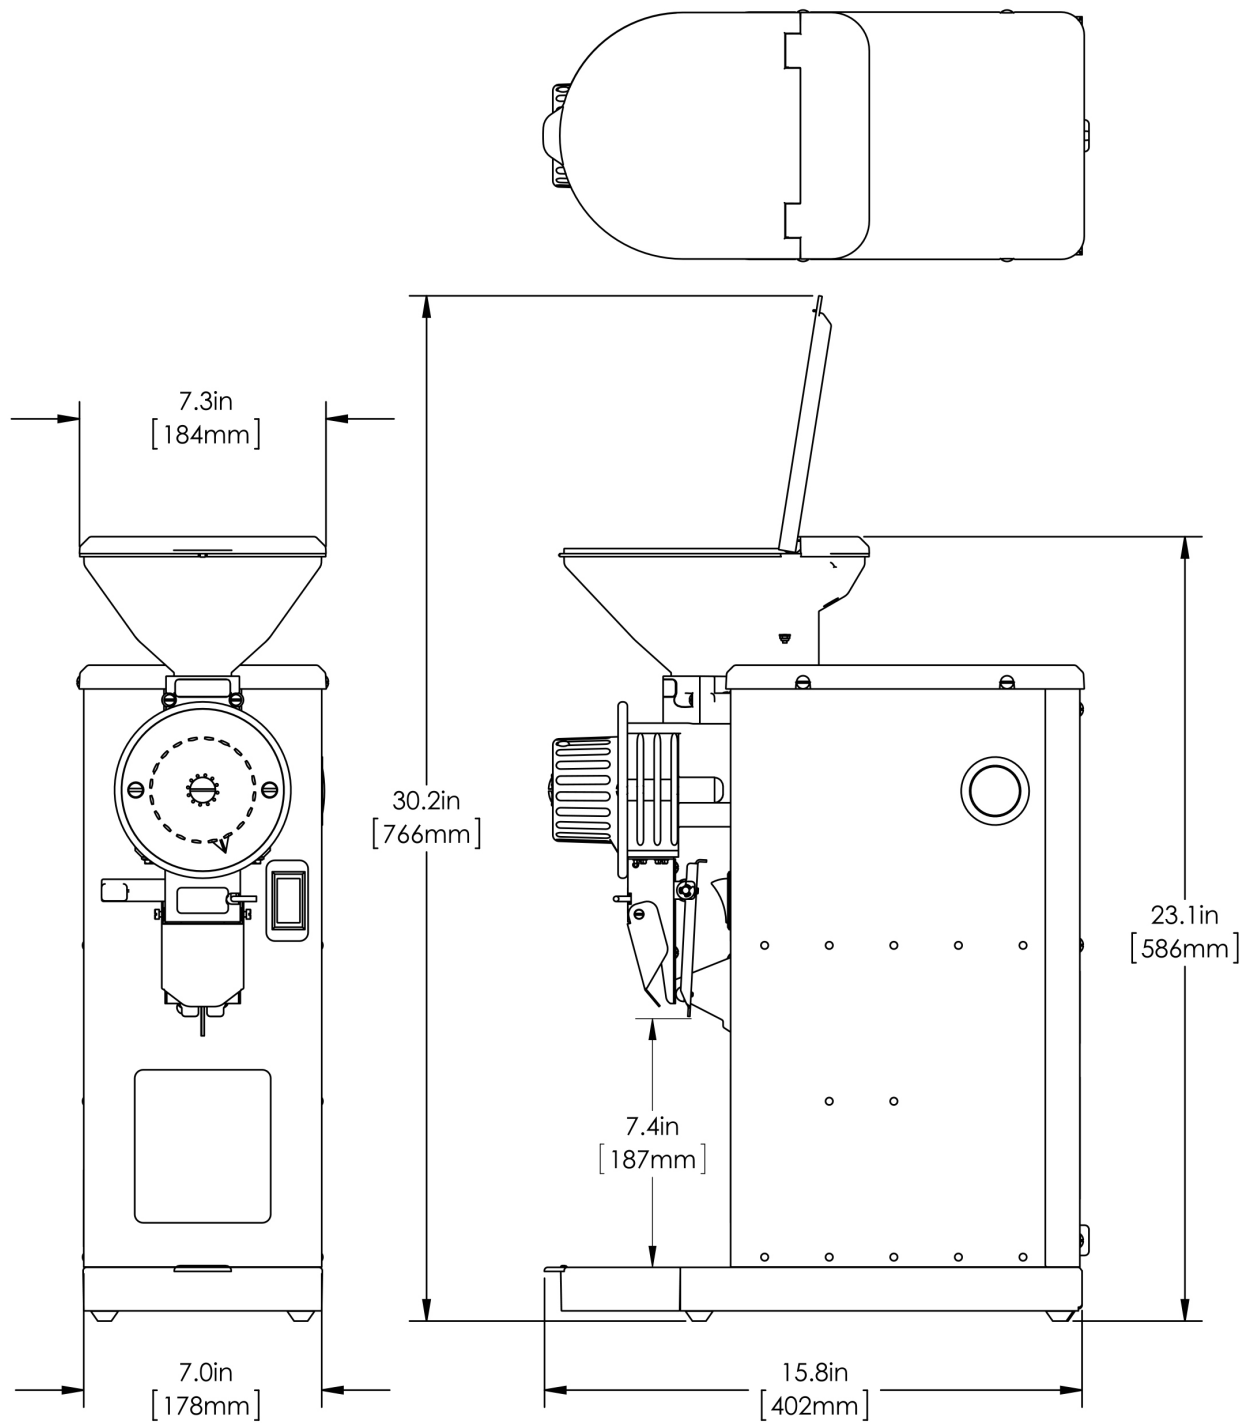

GVH-1, 120V CANADA

Height: 23.1" Width: 7.3" Depth: 15.8"
(58.7cm) (18.5cm) (40.1cm)

- New sleek styling with visual 1 lb (.45kg) hopper promotes freshly ground coffee
- Versatile design allows grinding into bags, cans, and cups and other containers to meet a multitude of customer needs
- Fast grinding – one pound (.45kg) in about 30 seconds – maximizes speed of service
- 340° dial resolution for precise tuning of grind particle size
- Ergonomic clamp holds smaller size bags and containers in place for hands-free operation
- Easy to use cleaning lever ensures complete removal of all ground coffee from the grind chamber
- Precision Rockwell 65C hard burrs provide consistency, grind after grind
- Bag switch prevents grinding before bag/container is in place
- Industry leading grinding burr warranty

Agency:

Specifications

Product #: 55600.6100

Finish: Stainless

Hoppers: One

Hopper Capacity: 1.00 lbs (0.454 kgs)

Electrical & Capacity

Volts*	Amps	Watts	Cord Attached	Plug Type	8oz cups/hr 236ml cups/hr	Input H ² O Temp.	Phase	# Wires plus Ground	Hertz
120	11	1320	Yes	NEMA 5-15P	-	60°F (15.5°C)	1	2	60

Last Updated:
02/19/2020

	Unit			Shipping				
	Height	Width	Depth	Height	Width	Depth	Weight	Volume
English	23.1 in.	7.3 in.	15.8 in.	31.4 in.	11.2 in.	20.1 in.	56.200 lbs	4.076 ft ³
Metric	58.7 cm	18.5 cm	40.1 cm	79.7 cm	28.4 cm	51.0 cm	25.492 kgs	0.115 m ³