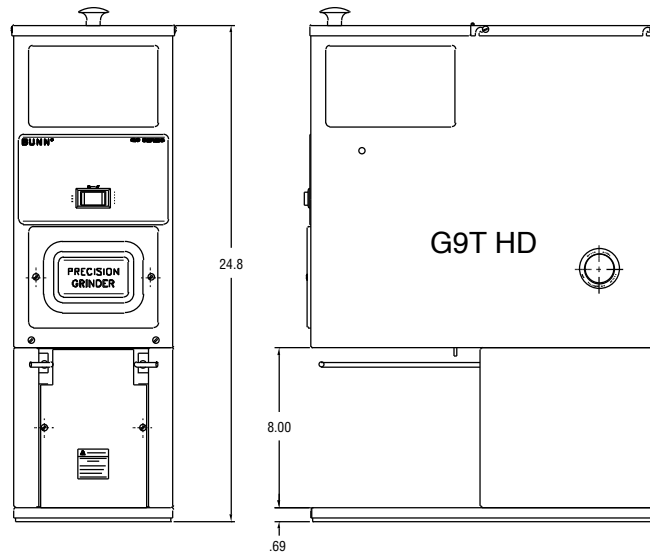

Dimensions & Specifications

CANADA

Model	Product #	Volts	Amps	Capacity lbs / kg	Cubic ft³/m³	Weight lbs/kg	Cord Attached
G9T HD	05800.6001	120	9.4	9 / 4.1	4.7 / .133	70 / 31.8	Yes[†]
G9T HD*	05800.6002	120	9.4	9 / 4.1	4.7 / .133	70 / 31.8	Yes[†]

* Includes Dual interface

G9T HD accepts large brew funnels for System III, Dual and other large BUNN® Brewers.

[†]Power cord (NEMA 5-15P) 15 Amp-120V machine only.

Electrical: 2-wires plus ground service rated 120V, 60Hz, circuit required, ¾ HP motor.

Bunn-O-Matic Corporation of Canada - 280 Industrial Pkwy. S. Aurora, Ontario L4G 3T9 • 905-841-2866 • Fax 905-841-2775 • www.bunn.com

BUNN® practices continuous product research and improvement. We reserve the right to change specifications and product design without notice. Such revisions do not entitle the buyer to corresponding changes, improvements, additions or replacements for previously purchased equipment.

All dimensions shown in inches. Bunn Corporation owns all copyrights relating to materials in this publication. Please contact Bunn Corporation to request permission to reproduce any portion of this publication.