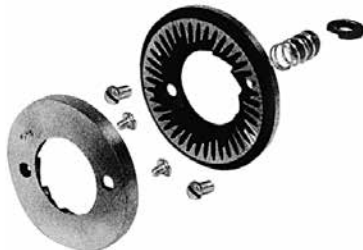

Portion Control Grinder with 1 Hopper

Model G9T HD
(funnel sold separately)
Dimensions: 25"H x 8"W x 17.8"D
(63.5cm H x 20.3cm W x 45.2cm D)

Features

Portion Control Grinder

- Single hopper holds 9 lbs. (4.1 Kg) of coffee.
- Portion controlled for the right amount of coffee every time.
- Precision burrs for consistent, commercial-quality grind.
- G9T HD model has optional interface to BUNN brewers for multiple batch sizes.
- The G9T HD accommodates larger brew funnels.
- Four year warranty on grinding burrs.
- International electrical configurations available.
- Preventive maintenance kit (dechaffer): 05995.0000. 

For current specification sheets and other information, go to www.bunn.com.

Related Products

Precision Burrs

All BUNN grinders use precision burrs to cut (not crush) the coffee beans and deliver consistent grind distribution. BUNN burrs are rated at a Rockwell hardness of 66C, resulting in an exceptionally long burr life.