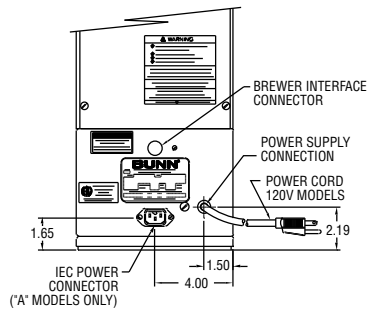

* Includes Dual interface

G9T HD accepts large brew funnels for System III, Dual and other large BUNN® Brewers.

[†]Power cord (NEMA 5-15P) 15 Amp-120V machine only.

Electrical: 2-wires plus ground service rated 120V, 60Hz, circuit required, ¾ HP motor.