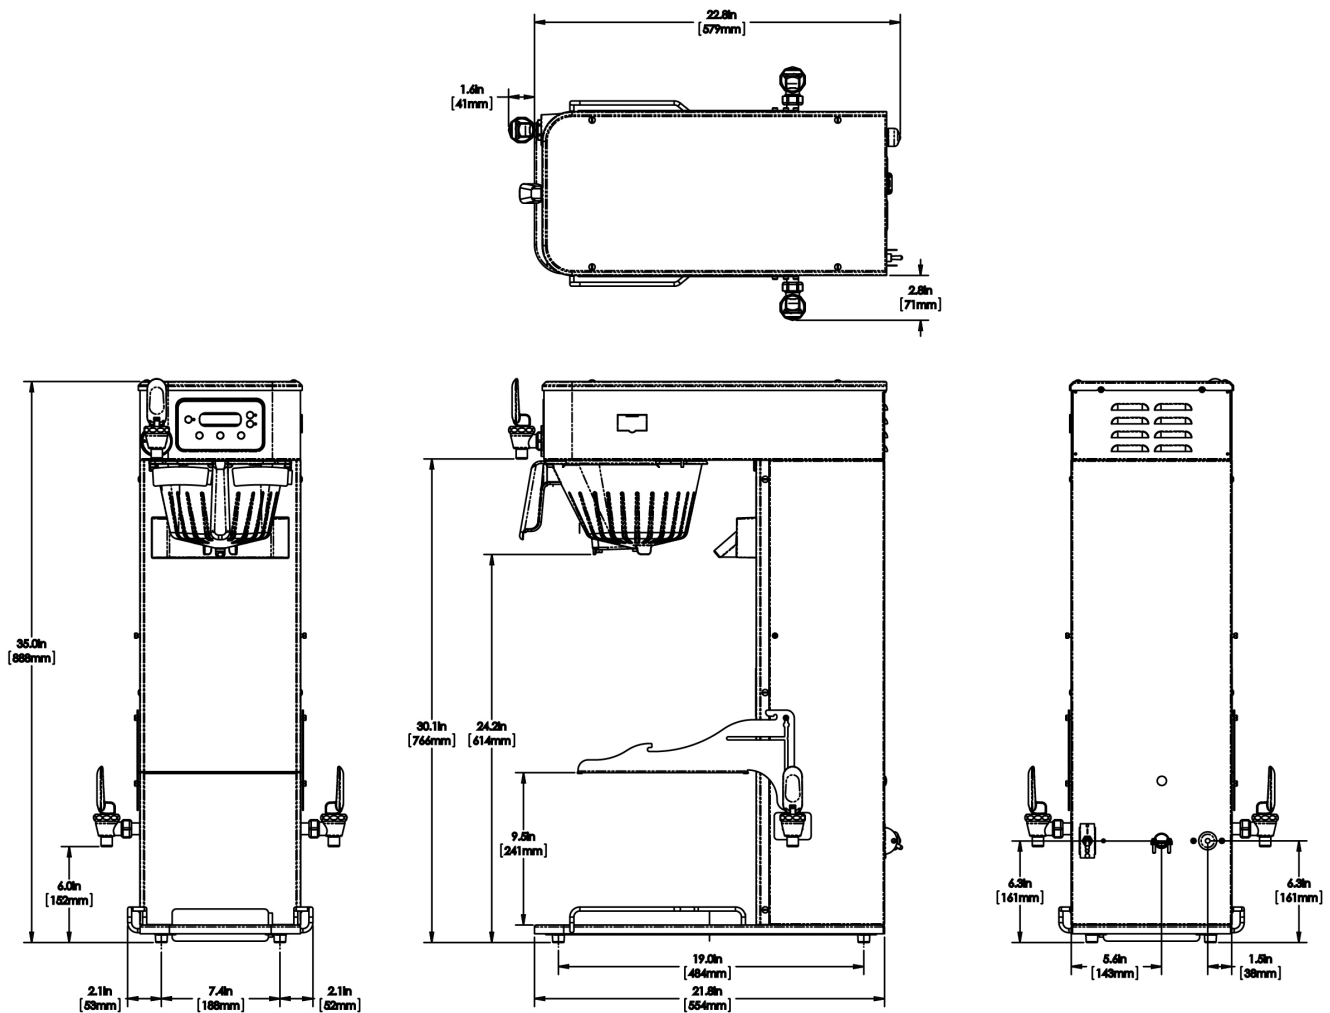

Dimensions & Specifications

Model	Product #	Volts	Amps	Tank Htr Watts	Total Watts	Capacity per hour	Cubic ft³/m³	Weight lbs/kg	Cord Attached
ITCB-DV Infusion	52200.6100	120	14	-	1700	334	5.59/0.15	29.8/13.5	yes

Capacity: Incoming water temp of 60°F (15.5°C)

Electrical: Requires 2-wires plus ground service rated 120V, single phase, 60Hz. Brewer is supplied with a cordset and a NEMA 5-15P plug. Receptacle is not included (NEMA 5-15P).

Plumbing: 20-90 psi (138-621 kPa). Supplied with 1/4" male flare fitting and garden hose fitting.

Bunn-O-Matic® Corporation of Canada • 280 Industrial Pkwy South, Aurora Ontario. L4G 3T9 • (905) 841-2866 • www.bunn.com

BUNN® practices continuous product research and improvement. We reserve the right to change specifications and product design without notice. Such revisions do not entitle the buyer to corresponding changes, improvements, additions or replacements for previously purchased equipment.

All dimensions shown in centimeters.