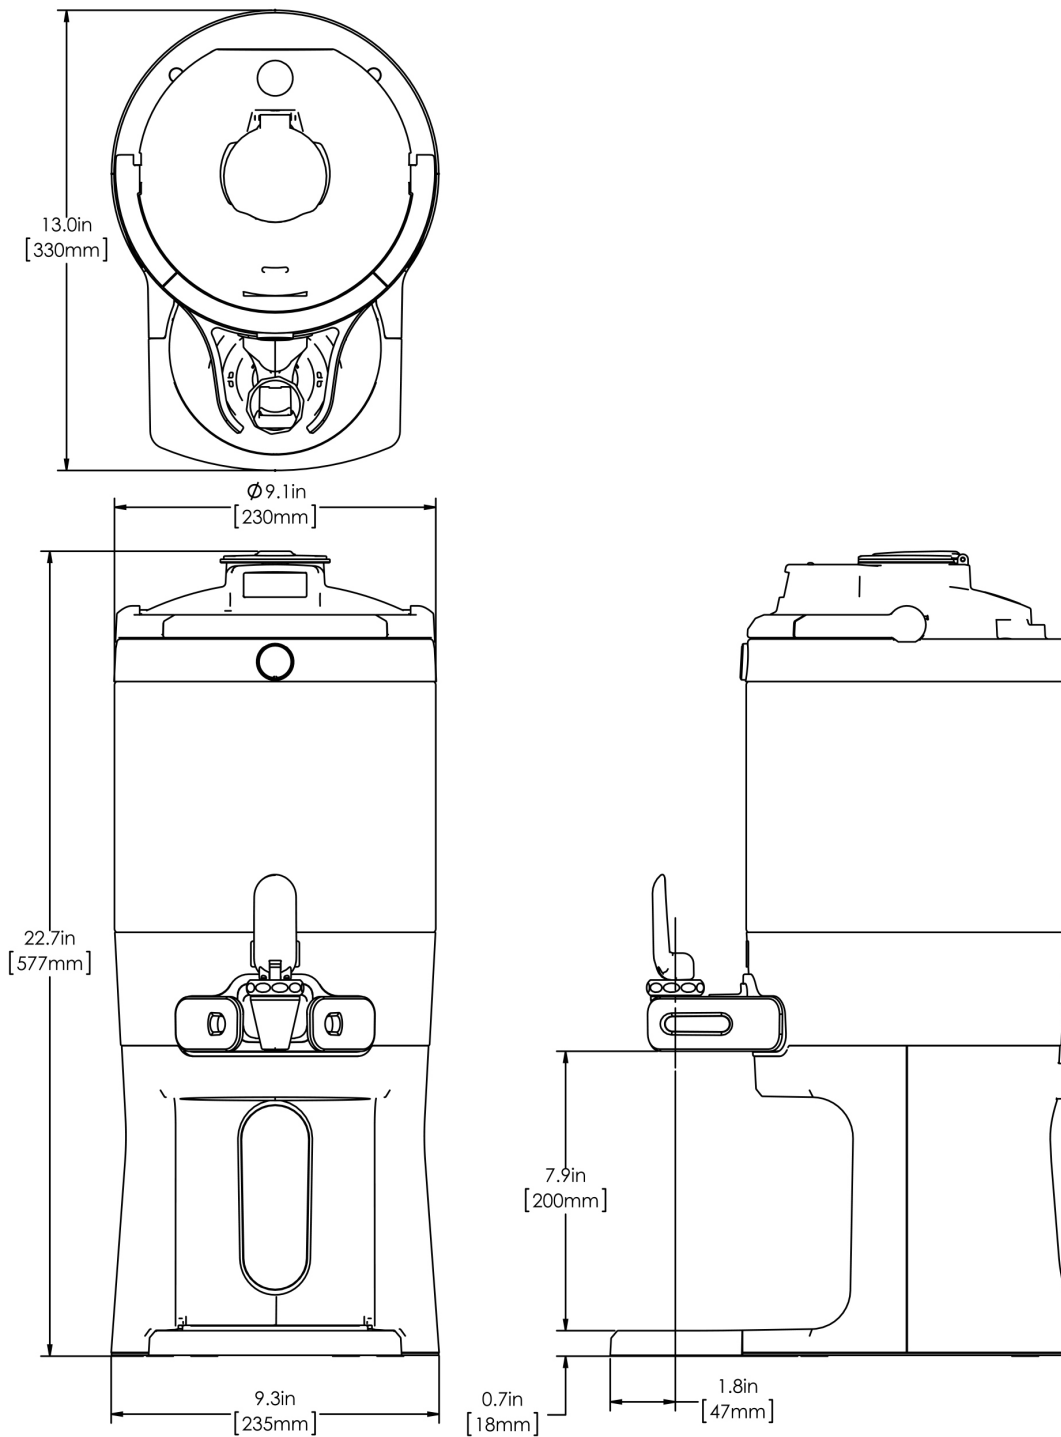

1.5Gal(5.7L) TF Srvr w/ Base, DSG GEN3

22.7" x 13.0" x 9.3"
(57.7cm x 33.0cm x 23.6cm)

- Digital sight gauge operates on four easily replaceable AAA batteries with an average 1-year lifespan: display shows low battery symbol when replacement is needed
- Unique lid design allows the display to be forward or rear facing
- Volume indicator displays how much coffee is left inside the server
- Four-hour digital count-up timer
- Vacuum insulated to keep coffee hot for hours
- Brew-through design with flip lid cover
- Soft-grip bail handle for easy transportation
- Self-locking stand allows for multiple brewing and serving options
- Large cup clearance allows for dispensing into cups, decanters and thermal carafes
- Sturdy aluminum faucet guard keeps faucet area clean and protected
- Drip tray is easily removed for cleaning or to provide extra clearance for dispensing into pitchers
- Fast flow faucet
- Ideal for use with Twin or Single Infusion Series Brewers

Agency:

Specifications

Product #: 42750.6200

Handle: Bail Handle

Liner: Stainless Steel

Dispense: Lever Action

Lid Color: Black

Additional Features

Created on:
11/27/2018

	Unit			Shipping				
	Width	Height	Depth	Width	Height	Depth	Weight	Volume
English	9.3 in.	22.7 in.	13.0 in.	15.0 in.	12.0 in.	27.0 in.	14.600 lbs	2.813 ft ³
Metric	23.6 cm	57.7 cm	33.0 cm	38.1 cm	30.5 cm	68.6 cm	6.623 kgs	0.080 m ³