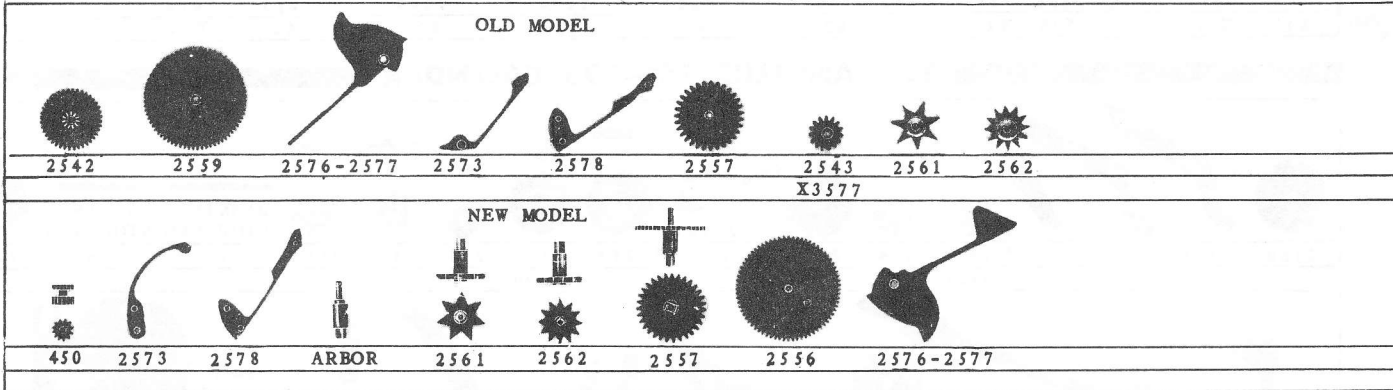

CLOCK

16L. ANGELUS 240 — 8 DAY STEM WIND

EB No.
BF Pos.
No.

16L. ANGELUS 240 CALENDAR

EB No.
BF Pos.
No.

22L. ANGELUS 390-490 — 8 DAY ALARM — SIDE SHUT-OFF BUTTON KEY WIND

EB No.
BF Pos.
No.

22L. ANGELUS 391 — 8 DAY ALARM — BACK SHUT-OFF BUTTON — KEY WIND

For All Other Parts Use ANGELUS 390

EB No.
BF Pos.
No.