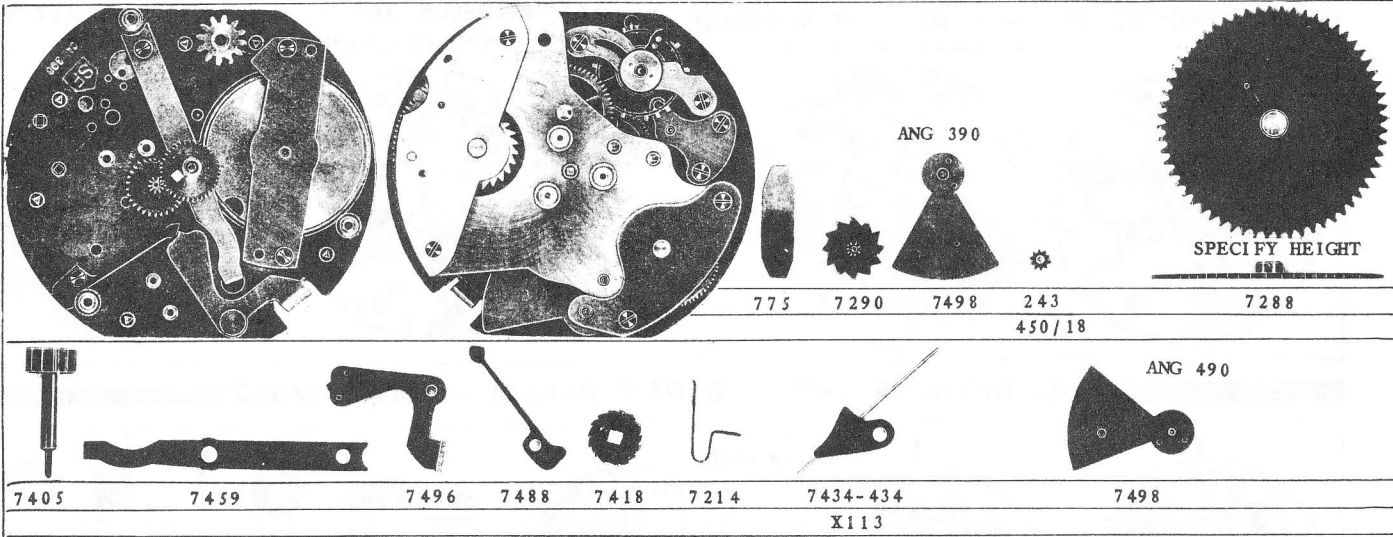

CLOCK

16L. ANGELUS 240 — 8 DAY STEM WIND

EB No.
BF Pos.
No.

16L. ANGELUS 240 CALENDAR

EB No.
BF Pos.
No.

22L. ANGELUS 390-490 — 8 DAY ALARM — SIDE SHUT-OFF BUTTON KEY WIND

EB No.
BF Pos.
No.

22L. ANGELUS 391 — 8 DAY ALARM — BACK SHUT-OFF BUTTON — KEY WIND

For All Other Parts Use ANGELUS 390

EB No.
BF Pos.
No.