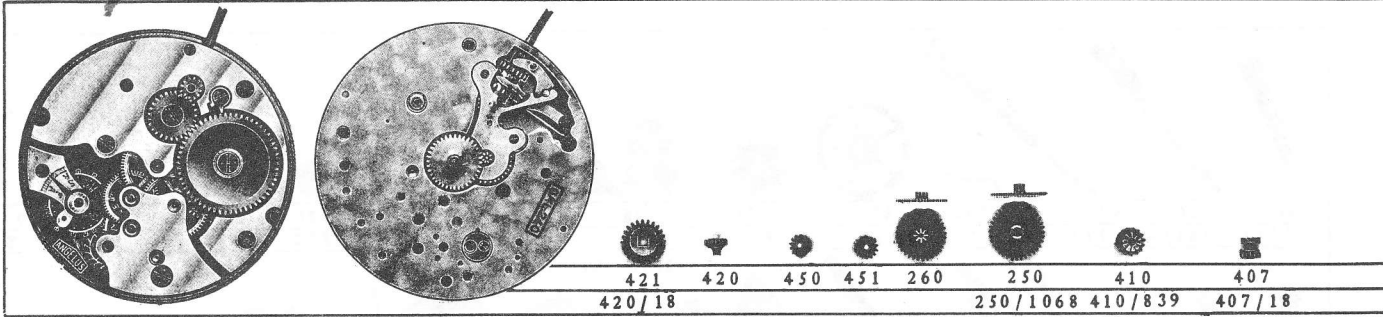

CLOCK

16L. ANGELUS 240 — 8 DAY STEM WIND

EB No.
BF Pos.
No.

16L. ANGELUS 240 CALENDAR

EB No.
BF Pos.
No.

22L. ANGELUS 390-490 — 8 DAY ALARM — SIDE SHUT-OFF BUTTON KEY WIND

EB No.
BF Pos.
No.

22L. ANGELUS 391 — 8 DAY ALARM — BACK SHUT-OFF BUTTON — KEY WIND

For All Other Parts Use ANGELUS 390

EB No.
BF Pos.
No.