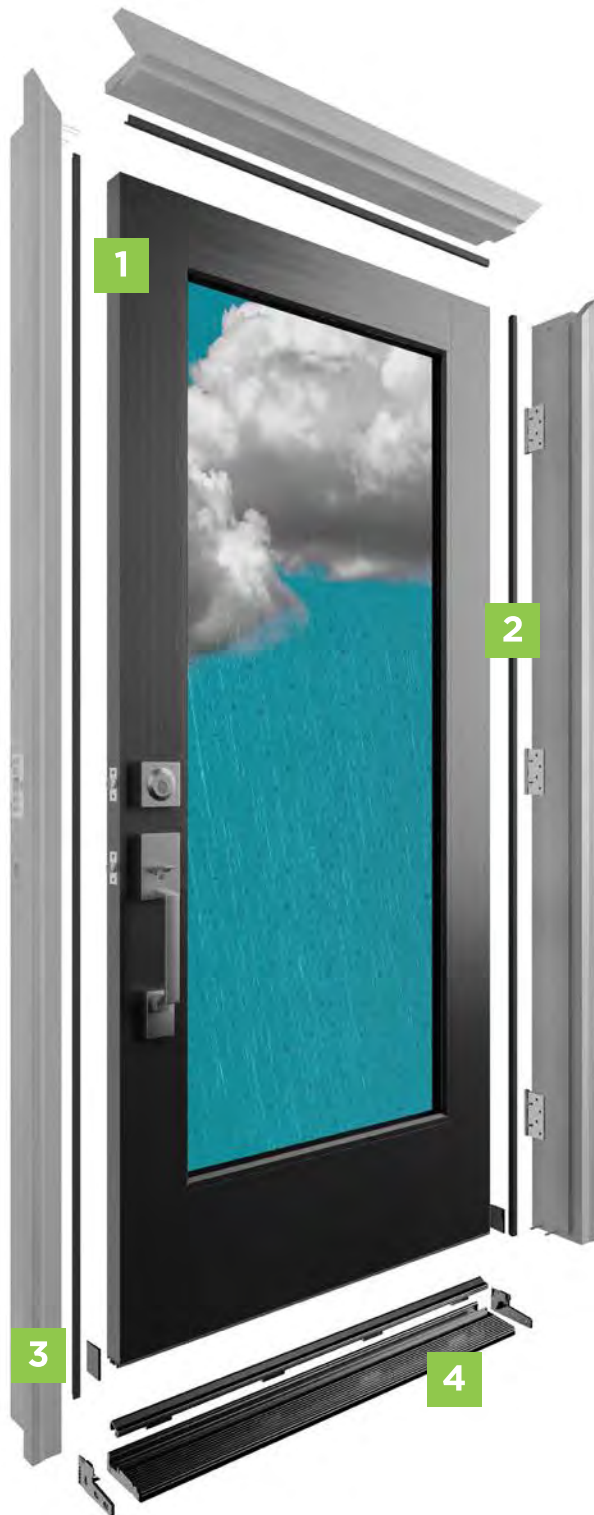

Masonite® Performance Door System

The Masonite® Performance Door System was designed to do what doors are meant to do — keep the outside out and the inside in — but do it better than any before.

64%

better at keeping
air and water out

than the leading competitor

NEXT-LEVEL PERFORMANCE, THE 4-POINT PERFORMANCE SEAL:

1

SQUARE EDGE DOOR

2

**ENDURA PE650
WEATHERSTRIPPING**

3

**ENDURA SIMPLE
SOLUTION™
CORNER PADS**

4

**ENDURA
Z-ARTICULATING
CAP SILL™**

PROVEN IN 3RD PARTY TESTING

SCAN TO
LEARN MORE

MASONITE								
Competitor								

LIMITED WATER NO WIND 33.4 MPH DP15 34.2 MPH DP20 38.3 MPH DP25 41.9 MPH DP30 45.3 MPH DP35 48.4 MPH DP40 51.3 MPH DP45

TEST: ASTM E331 WATER PENETRATION OF EXTERIOR DOORS BY UNIFORM STATIC AIR PRESSURE DIFFERENCE