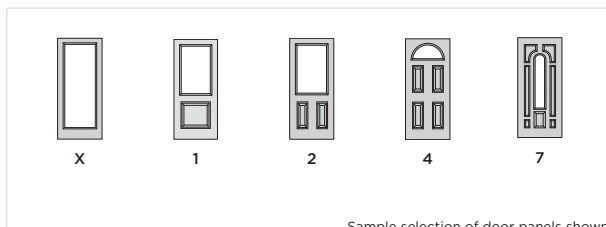

NUMBER OF VISIBLE PANELS