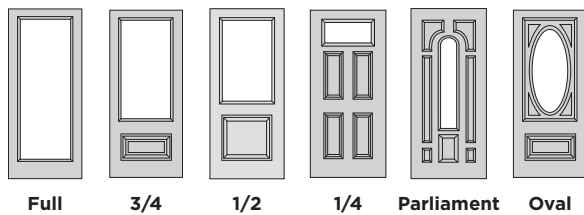

Classic Door Characteristics

Symmetric and Decorative Panel Designs