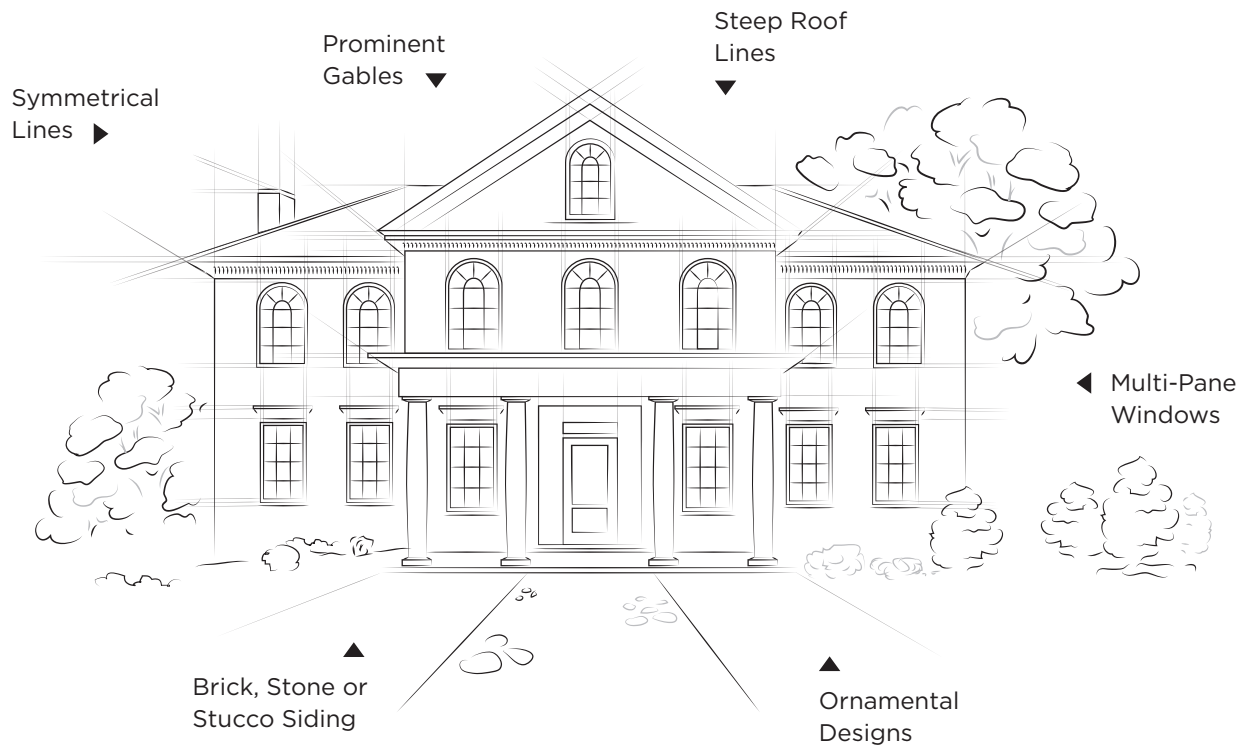

Classic Home Characteristics