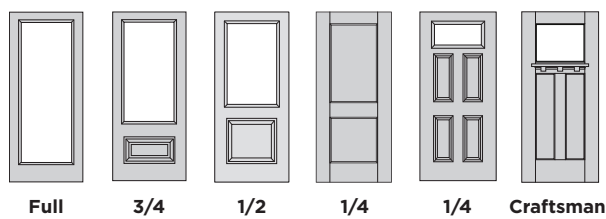

Craftsman Door Characteristics

Simple and Geometric Panel Designs