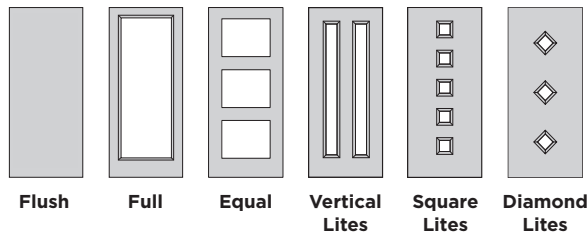

Modern Door Characteristics

Symmetric Panel Designs