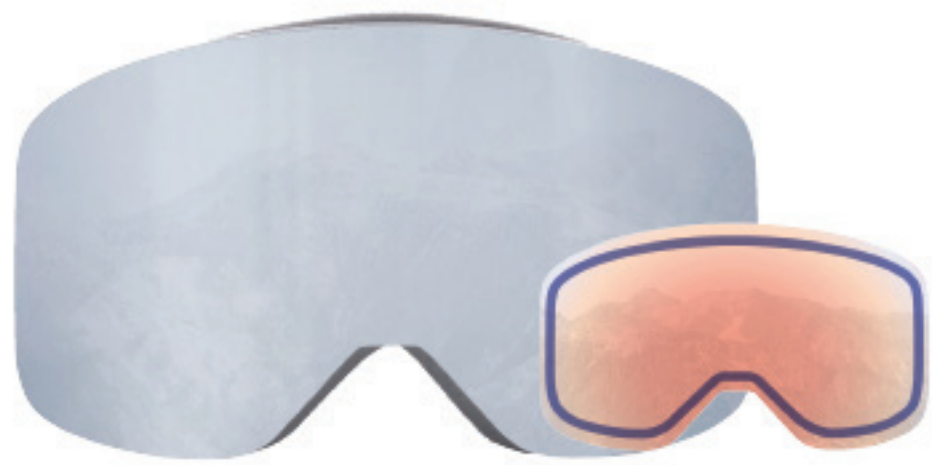

#STGNETIC

PROPNETIC

MSRP: $120 (P)

MAGNETIC LENS TRANSITION SYSTEM INCLUDES TWO LENSES (LOW LIGHT & HIGH LIGHT)

#STGNETIC

**CHROME MIRROR
& DETECTOR REVO**

#STGNETICGR

**GREEN REVO
& DETECTOR REVO**

#STGNETICRD

**RED REVO
& DETECTOR REVO**

#STGNETICVL

**VIOLET REVO
& DETECTOR REVO**

PERMANENT
ANTI-FOG

UVA & UVB
100% PROTECTION

ENHANCED-CONTRAST
REVO LENSES

PREMIUM ULTRA-SOFT
3-LAYER FOAM

HUGE FOV
CYLINDRICAL LENS

UNISEX SIZING
ADULT UNIVERSAL

CUSTOMIZATION OPTIONS

CREATE YOUR OWN STRAP W/ YOUR LOGO

MOQ: 20 UNITS

LEAD TIME: 3+ WEEKS

1 FREE MOCK UP

4C DYE SUBLIMATION

NO RUN CHARGES

NO SET-UP FEES

INCLUDES RETAIL BOX & MICROFIBER BAG