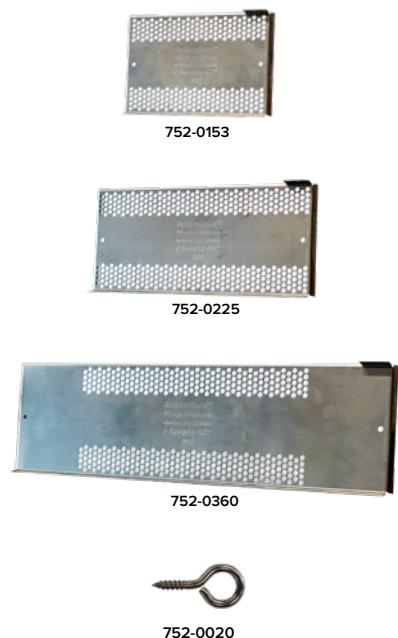

Code	Description	Quantity		Retail Excl GST	Retail Incl GST
RobberGard					
752-0153	RobberGard 153 To suit Technoset Base - 153mm Long 200 per Carton	1+	ea	$12.00	$13.80
		25+	ea	$11.00	$12.65
		100+	ea	$10.00	$11.50
		600+	ea	$9.00	$10.35
		1200+	ea	$8.00	$9.20
752-0225	RobberGard 225 To suit Hivedoctor Floor - 225mm Long 150 per Carton	1+	ea	$15.00	$17.25
		25+	ea	$14.00	$16.10
		100+	ea	$13.00	$14.95
		600+	ea	$12.00	$13.80
		1200+	ea	$10.00	$11.50
752-0360	RobberGard 360 To suit a Standard Wooden Base - 360mm Long 100 per Carton	1+	ea	$16.00	$18.40
		25+	ea	$15.00	$17.25
		100+	ea	$13.40	$15.41
		600+	ea	$12.40	$14.26
		1200+	ea	$11.00	$12.65
752-0020	Stainless Steel Eye Screws Perfect for securing RobberGards to a Bee Box 40mm Long, 20mm diameter. 200 per Packet	1+	ea	$0.80	$0.92
		50+	ea	$0.70	$0.81
		200+	ea	$0.60	$0.69
		1200+	ea	$0.55	$0.63
		10000+	ea	$0.45	$0.52