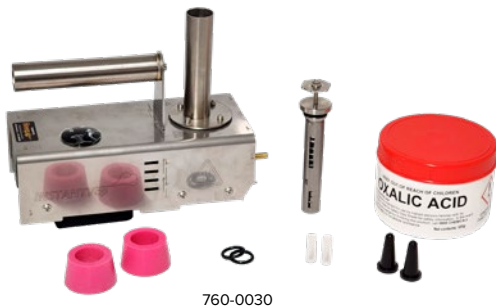

NEW InstantVap Vaporizers

Commercial 18 or 12 volt Vaporizer

The InstantVap brings you a truly portable and easy to use, option for Vaporizing hives. Made in Europe, this machine is built to last. It runs on your common 18v power tool batteries, as shown below, or there is a 12v corded option. At only a few cents of OA per hive, vaporizing is a very popular tool in the Beekeepers kit against varroa. Typically a time consuming process, the InstantVap changes all that!

Why is Vaporizing effective?

- Less harsh - OA Vapor is considered a gentle treatment yet kills many mites
- Treat during the Honey Flow - Easy method of treatment, no need to pull hive apart.
- Integrate with other treatments - When other treatments struggle, vaporizing knocks them back
- Brood Breaks - Kill near 100% mites when there is no brood

Compatible with: