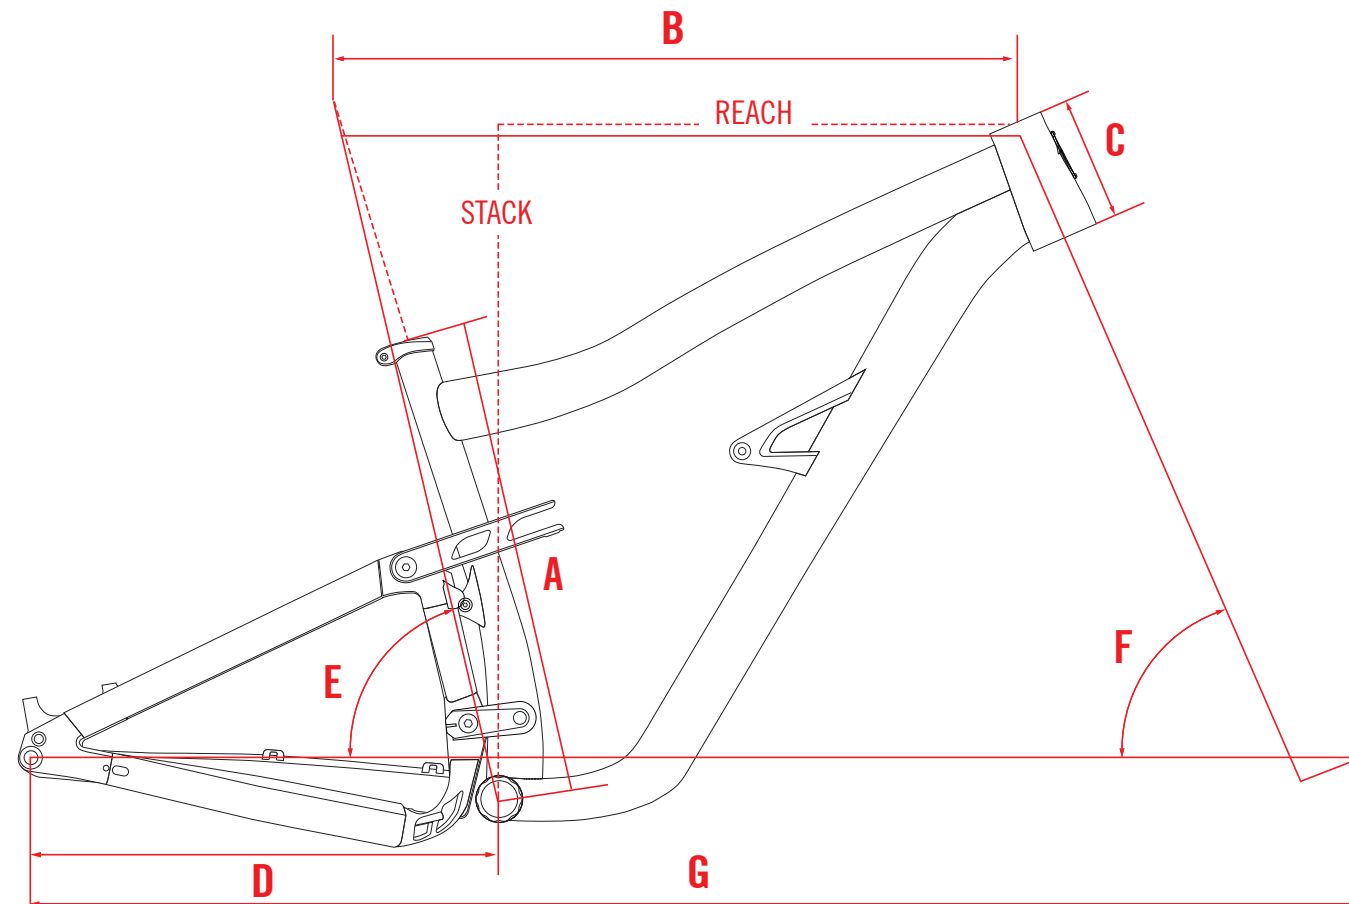

# GEOMETRY

## 130MM FORK (537MM AXLE TO CROWN)

SIZE		SMALL	MEDIUM	LARGE	X-LARGE
SEATTUBE	A	14.5"	15"	16.5"	19"
TOPTUBE	B	574mm	603mm	630mm	658mm
HEADTUBE	C	90mm	105mm	115mm	125mm
CHAINSTAY	D	432mm	432mm	432mm	432mm
SEAT ANGLE	E	76°	76°	76°	76°
HEAD ANGLE	F	65.5°	65.5°	65.5°	65.5°
WHEELBASE	G	1157mm	1188mm	1217mm	1246mm
STACK		599mm	613mm	622mm	631mm
REACH		425mm	450mm	475mm	500mm
STANDOVER		676mm	703mm	722mm	759mm
TRAIL		114mm	114mm	114mm	114mm