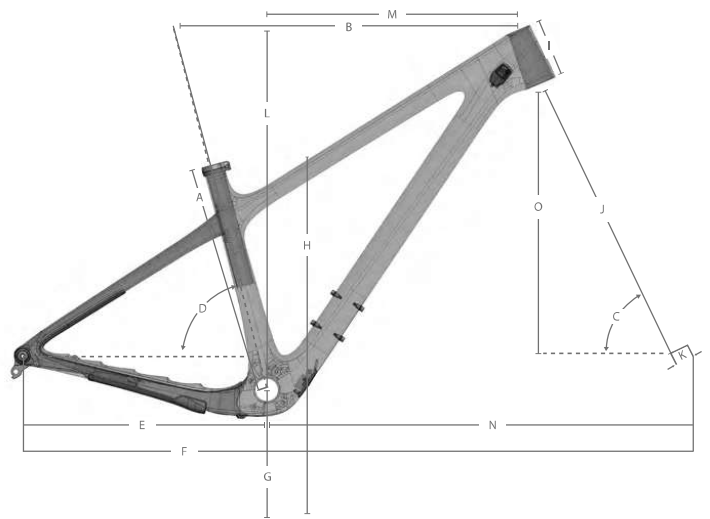

GEOMETRY

	130MM FORK	SM	MD	LG	XL
A	SEAT TUBE LENGTH	380.0	410.0	450.0	495.0
B	EFF. TOP TUBE LENGTH	577.4	604.3	626.0	653.4
C	HEAD TUBE ANGLE°	67.0	67.0	67.0	67.0
D	EFF. SEAT TUBE ANGLE°	76.0	76.0	76.0	76.0
E	CHAINSTAY LENGTH	433.0	433.0	433.0	433.0
F	WHEELBASE	1143.5	1171.5	1194.2	1223.1
G	ESTIMATED BB HEIGHT	310.0	310.0	310.0	310.0
H	STANDOVER	723.0	722.0	720.0	720.0
I	HEADTUBE LENGTH	95.0	102.9	109.6	119.6
J	FORK (AXLE TO CROWN)	543.7	543.7	543.7	543.7
K	FORK (OFFSET)	44.0	44.0	44.0	44.0
L	STACK	631.7	638.9	645.1	654.3
M	REACH	420.0	445.0	465.0	490.0
N	FRONT CENTER	710.5	738.5	761.2	790.1
O	VERTICAL FORK TRAVEL	119.7	119.7	119.7	119.7

FIT

SMALL	5'1" - 5'7" 155cm - 170cm
MEDIUM	5'5" - 5'11" 165cm - 180cm
LARGE	5'10" - 6'3" 178cm - 191cm
X-LARGE	6'1" - 6'7" 185cm - 201cm