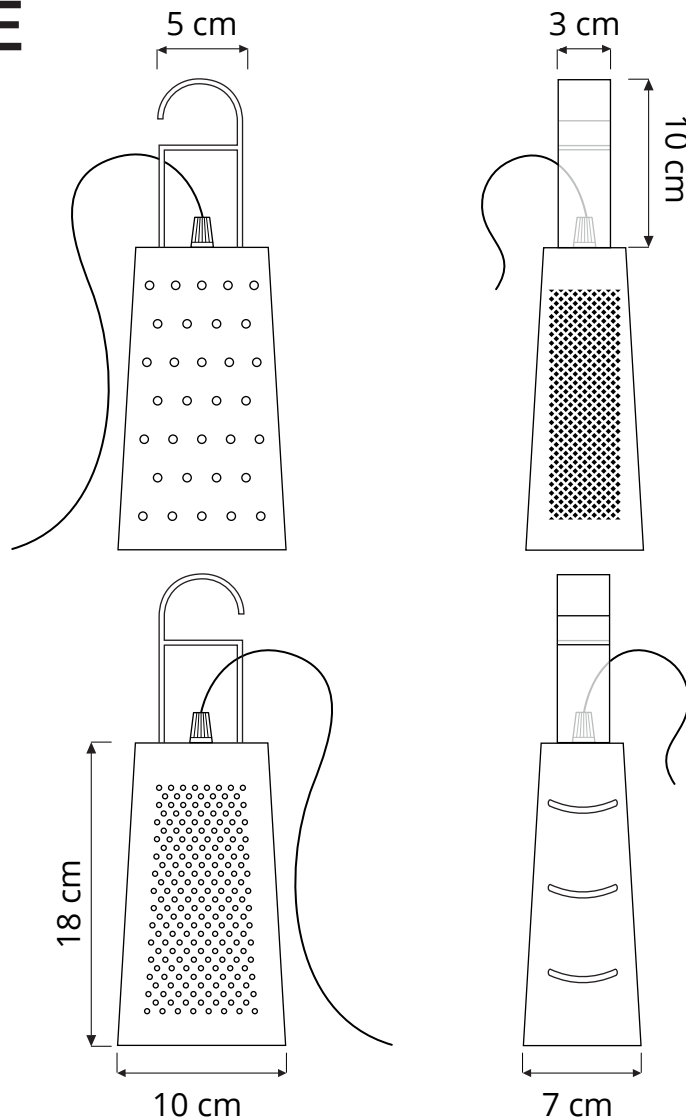

CACIO&PEPE

TABLE/WALL LAMP

Cacio&Pepe (7x10x18 cm) max 8W LED | E14 (220V) - E12 (120V)
LED bulbs compatible | rec. LED 6W

Led color temperature recommended:
neutral white 4200 °K / warm white 2700 °K

MATERIALS

Polycarbonato, laprene

CANOPY COLOR

- yellow
- blue
- red
- white
- grey

CABLE COLOR

- transparent
- white
- red
- yellow
- blue
- orange fluo
- gold
- white/black
- white/red

INCLUDES 250 CM CORD AND LAPRENE (RUBBER) CEILING CANOPY.
BULBS ARE NOT INCLUDED.

RECYCLED CARDBOARD

PROUDLY DESIGNED AND MADE
IN ROME | ITALY

RESPONSIBLE HANDMADE
QUALITY

WET CLOTH RECOMMENDED
CLEANING

USE IN DRY LOCATION ONLY

DESIGNED TO RECYCLE