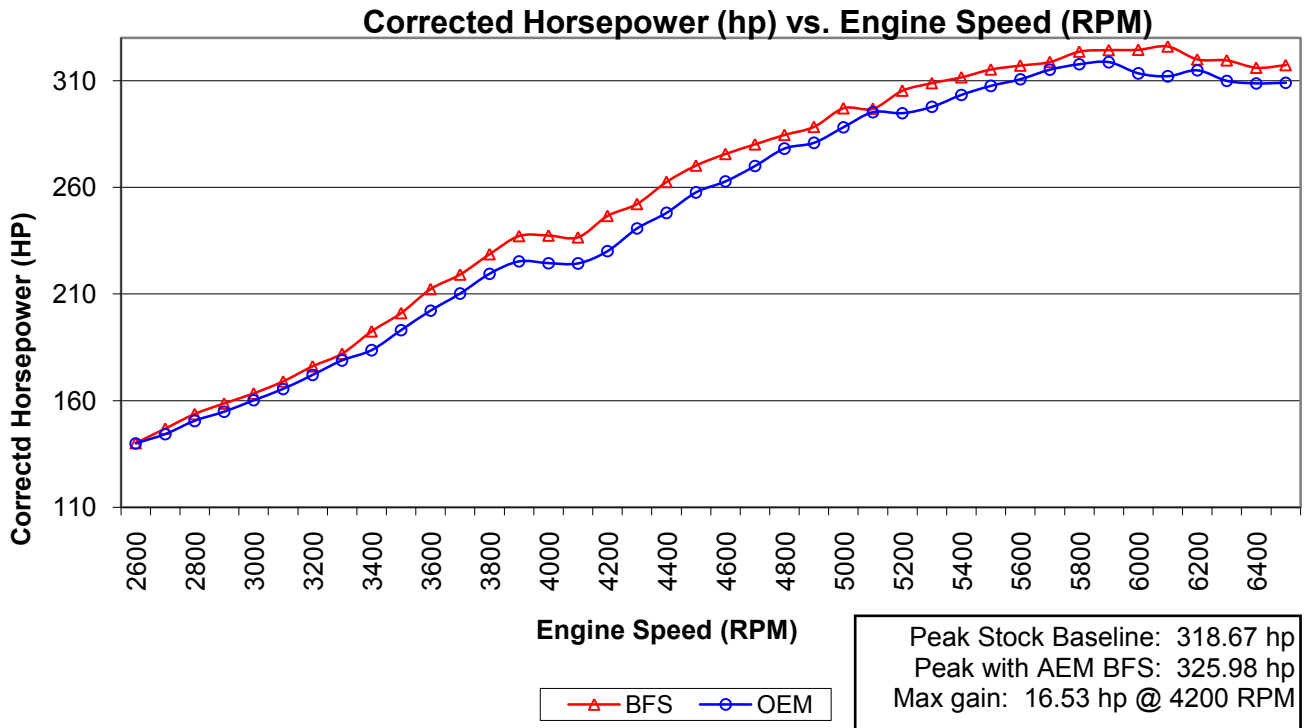

2010 Chevrolet Camaro SS 6.2L  
21-8029

Run Title: Stock 2010 Chevrolet Camaro SS 6.2L  
 Run Notes: Average Baseline Runs 19256 miles. 3<sup>rd</sup> gear runs.  
 Run Date: 9/29/2009  
 Stock: 76.05 °F, 29.90 in-Hg, SAE: .99, Relative Humidity: 42.38

Run Title: AEM 2010 Chevrolet Camaro SS 6.2L  
 Run Notes: Average AEM intake kit installed runs. 19256 miles. 3<sup>rd</sup> gear run.  
 Run Date: 9/29/2009  
 AEM: 77.01 °F, 29.89 in-Hg, SAE: 1.00, Relative Humidity: 43.07