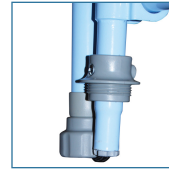

## Folding Steel Commode, Retail

HCPCS: E0163

FIGURE A

FIGURE B

FIGURE C

FIGURE D

- Durable plastic snap on seat and lid
- Easily opens and folds
- Folds flat for convenient storage and transportation
- Blue powder coated steel welded construction increases strength and durability
- Plastic arms for added comfort
- Comes complete with 7.5 qt commode bucket with carry handle, cover and splash shield
- Legs fold up for smallest folded commode
- Elastic cord allows legs to be folded up to reduce size for storage and transport
- Folds flat