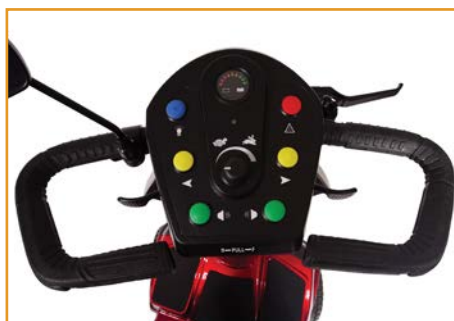

H E A V Y D U T Y P O V

Seat Color
Black

Body Colors
Orange
Red

Golden
Patriot™
4 wheel
GR575

If you're looking for the ultimate outdoor driving experience, look no further than the Golden Patriot™. The Golden Patriot's rugged outdoor design features an off road package, four-wheel independent suspension, a full lighting package and a full sized captain's seat. With a 400 lb. weight capacity, 13" pneumatic tires, and a battery range of 24 miles, the Golden Patriot will give you the ride of your dreams.

Patriot 4 wheel Specifications

Model	GR575
Medicare Code	Not Coded
Weight Capacity	400 lbs
Drive Wheels	Rear
Maximum Speed	8 mph
Operating Range ¹	24 miles
Ground Clearance	6.75"
Turning Radius	76.5"
Type Batteries	2-75 AH
Colors	Red, Orange
Freewheel Mode	Yes
Electronic Speed Control	Yes
Electro-Mechanical Brakes	Yes
Mechanical Hand Brake	Yes
Charger	Off Board
Controller	140 Amp
Dimensions:	
Length	57"
Width	28"
Height (ground to top of back of seat)	47" - 49"
Height (ground to top of back of headrest)	54.5" - 59"
Ground to Top of Seat	29" - 31"
Ground to Top of Deck	8.75"
Deck to Top of Seat	19.75" - 21.75"
Number of Seat Height Positions	3
Size of Increments	1"
Front Axle to Rear Axle	40"
Weight of Unit: (assembled)	302 lbs
Base	152 lbs
Seat w/Arms	44 lbs
Batteries	52 lbs ea
Tires:	Pneumatic
Front	13"
Rear	13"
Standard Seat:	Captain's Pillow Top High-Back
Slide Seat	Yes
Back Height - no headrest	20"
Back Height with headrest	26.5" - 30"
Width x Depth	20" x 18"
Color	Black (coming soon)
Warranty:	
Frame	5 Years
Drive Train	1 Year
Electronics ²	1 Year
Batteries	1 Year

¹ Battery range at 200 lbs., and will vary due to rider weight, drive surface and terrain. Batteries not included.
² Electronics warranty excludes batteries.

New button covers, hand (parking) brake lock, LED battery meter.

Updated control panel on wraparound delta tiller.

New 13" pneumatic tires.

New ultrabright LED rear lights.