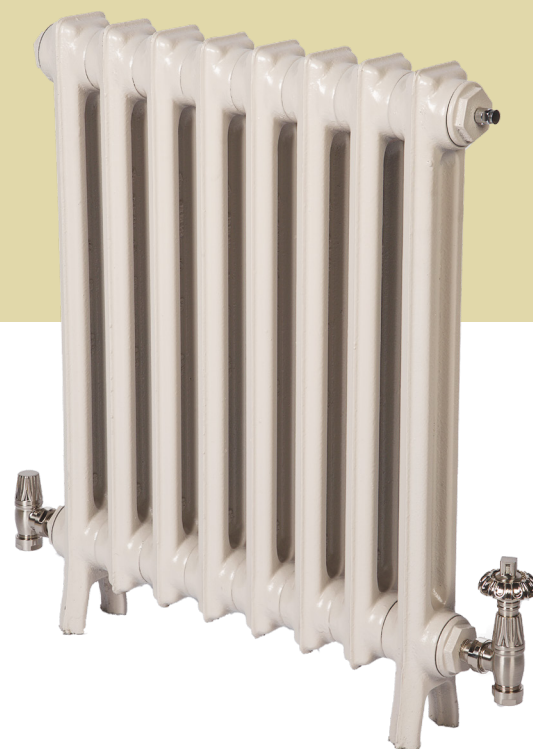

# The Tudor 2

## 640mm High

### Specialist UK Supplier of Cast Iron Radiators

Our Tudor 2 column slim cast iron radiators are a slimline traditional Arts and Crafts design offering a slim versatile choice that is perfect for the wall hung cast iron radiator and when space is at a premium.

The choice of heights within the Tudor 2 column slimline range provides plenty of alternatives for low window spaces and attic rooms as well as the larger taller wall hung radiators required for hallways and large reception rooms. These classic Tudor 2 column slim cast iron radiators are all only 90mm in depth and is also available in 490mm, 740mm and 1040mm High.