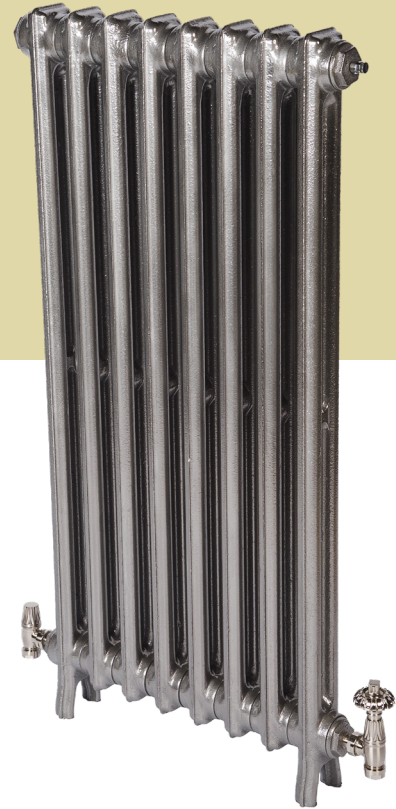

The Tudor 2

1040mm High

Specialist UK Supplier of Cast Iron Radiators

Our Tudor 2 column slim cast iron radiators are a slimline traditional Arts and Crafts design offering a slim versatile choice that is perfect for the wall hung cast iron radiator and when space is at a premium.

The choice of heights within the Tudor 2 column slimline range provides plenty of alternatives for low window spaces and attic rooms as well as the larger taller wall hung radiators required for hallways and large reception rooms. These classic Tudor 2 column slim cast iron radiators are all only 90mm in depth and is also available in 490mm, 640mm and 740mm High.