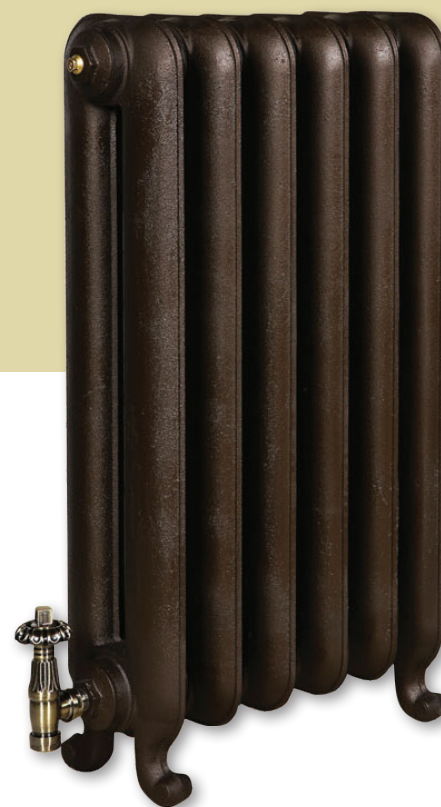

The Hastings Cast Iron 740mm High

Specialist UK Supplier of Cast Iron Radiators

Our Hastings cast iron radiator is a timeless, plain classic cast iron radiator. Cast Iron Radiators have faithfully recreated this cast iron radiator from an old hospital radiator from the Victorian era.

A very handsome and traditional cast iron radiator with simple curvaceous design offering a contemporary feel for the more modern home as well as an authentic smart feel for the period room or barn conversion. A truly versatile and timeless classic.

For the Hastings Cast Iron radiator there are many options to custom finish this old hospital radiator and transform the plain sweeping shape into a magnificent stylish feature within a room for your home. The Hastings Cast Iron radiator is also available in 570mm High.