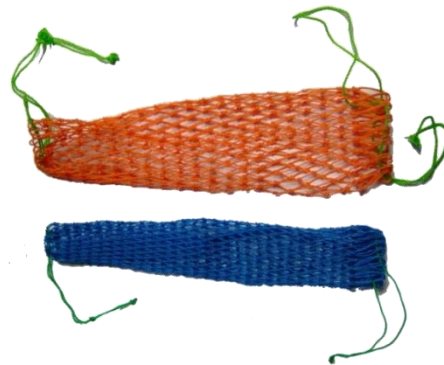

BAIT BAG

Our New, Smaller Mesh Bait Bags Have Material That Is Thicker And Stronger Than Other Bait Bags. The End Result Is A Longer Lasting Net That Will Save Money. Material: P.E.(Polyethylene) No.18(380d/24)
Mesh: 1" Or 1-1/2" Stretched Mesh. Packaging: 1 Dozen