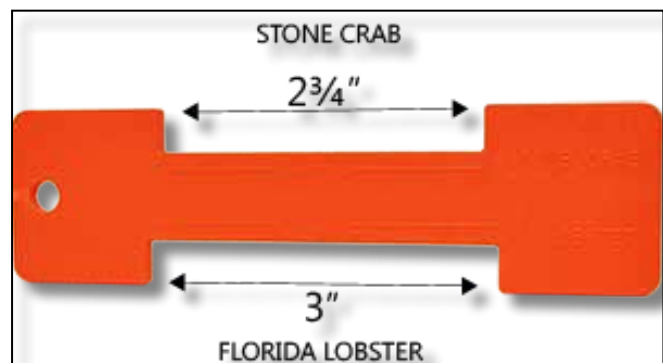

Item No.

TT-LOBSTERKIT-REGULAR

Deluxe Lobster Kit

Includes:

- Catch net (hoop 15" x 15")
- Drawstring mesh bag
- Legal gauge
- Heavy duty vinyl grip glove
- 36" Aluminum tickle stick

Item No.

TT-LOBSTERKIT-DELUXE

Lobster Stick

36" tickle stick, fiberglass construction

Item No.

TT-LOBSTERSTICK

Combo Gauge

Orange plastic legal gauge for Florida stone crab and Florida spiny lobster

Item No.

TT-GAUGE/COMBO

DIVE FLAGS & ACCESSORIES

Vinyl Dive Flags

Vinyl dive flag with heavy duty stainless steel stiffener and three grommets.

Item No.	Size
TT-DIVEFLAG1416	14" x 16"
TT-DIVEFLAG2024-VINYL	20" x 24"

Nylon Dive Flag

This boat legal nylon dive flag features heavy duty nylon, stainless steel stiffener and grommet, pole sleeve built in.

Item No.	Size
TT-DIVEFLAG2024-NYLN	20" x 24"

Dive Flag and Float

Item No.	Size
TT-DIVEFLAG/FLOAT	14" x 16" Dive Flag 7.5" Styrofoam Float 4'3" Weighted Aluminum Pole