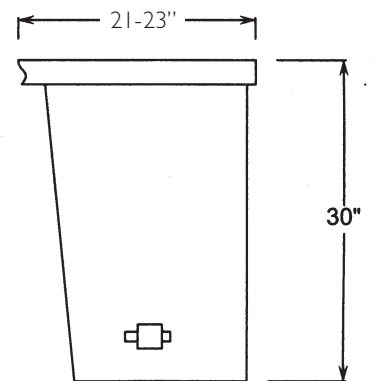

WD-11
HARDWOOD BATH
CONSOLE

© 2006 STONE FOREST, INC.

TOP VIEW

FRONT VIEW

SIDE VIEW

Hardwood with natural edge

Custom sizes available

Specify drill holes needed
when ordering

Each Bath Console is one-of-a-kind

Approx 100 lbs