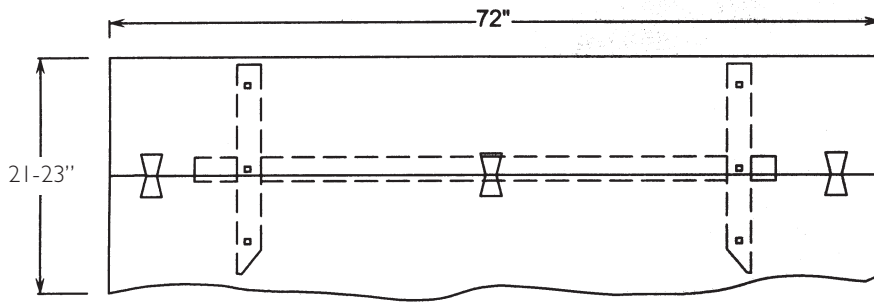

WD-11
HARDWOOD BATH
CONSOLE

© 2006 STONE FOREST, INC.

TOP VIEW

FRONT VIEW

SIDE VIEW

Hardwood with natural edge

Custom sizes available

Specify drill holes needed
when ordering

Each Bath Console is one-of-a-kind

Approx 100 lbs