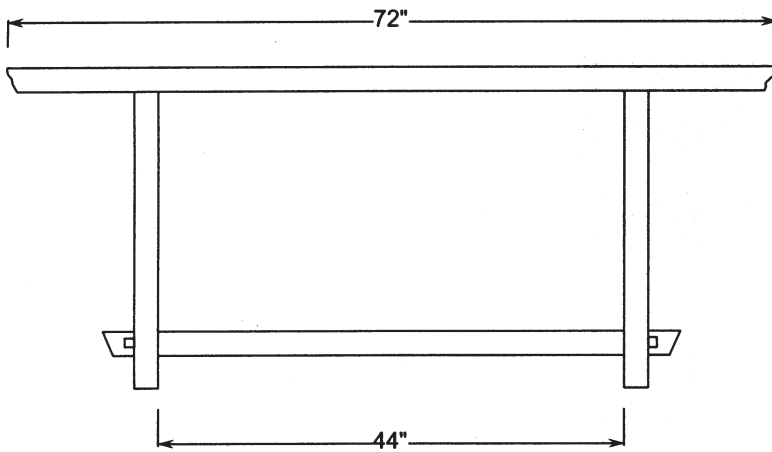

WD-11
HARDWOOD BATH
CONSOLE

© 2006 STONE FOREST, INC.

TOP VIEW

FRONT VIEW

SIDE VIEW

Hardwood with natural edge

Custom sizes available

Specify drill holes needed
when ordering

Each Bath Console is one-of-a-kind

Approx 100 lbs