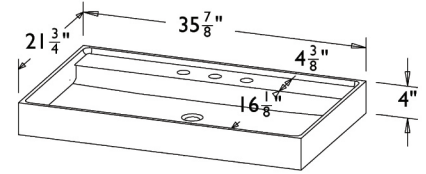

- Available in:
  Antique Gray Limestone (AGL)
  Carrara Marble (CA)
- Please specify quantity and location of any faucet holes when ordering. See price list for drilling charges.
- Fits various Elemental bath vanities or can be used as a vessel sink
- Approx 120 lbs