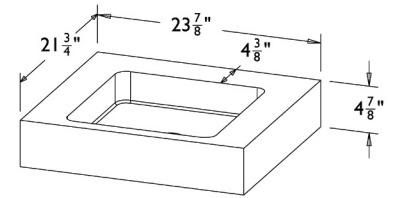

- Available in:
  Antique Gray Limestone (AGL)
  Carrara Marble (CA)
- Please specify quantity and location of any faucet holes when ordering. See price list for drilling charges.
- Fits various Elemental bath vanities or can be used as a vessel sink
- Approx 150 lbs