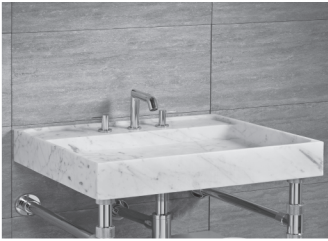

**TD-THN-24**  
**VENTUS BATH SINK**

- Available in:  
Antique Gray Limestone (AGL)  
Carrara Marble (CA)

- Fits various Elemental bath vanities or can be used as a vessel sink

- Approx 80 lbs

**TD-THN-36**  
**VENTUS BATH SINK**

- Available in:  
Antique Gray Limestone (AGL)  
Carrara Marble (CA)

- Fits various Elemental bath vanities or can be used as a vessel sink

- Approx 100 lbs

**TD-THN-FCT-24**  
**VENTUS BATH SINK**  
**WITH FAUCET DECK**

- Available in:  
Antique Gray Limestone (AGL)  
Carrara Marble (CA)

- Please specify quantity and location of any faucet holes when ordering. See price list for drilling charges.

- Fits various Elemental bath vanities or can be used as a vessel sink
- Approx 100 lbs

All designs copyright Stone Forest Inc. All rights reserved

**TD-THN-FCT-36**  
**VENTUS BATH SINK**  
**WITH FAUCET DECK**

- Available in:  
Antique Gray Limestone (AGL)  
Carrara Marble (CA)
- Please specify quantity and location of any faucet holes when ordering. See price list for drilling charges.
- Fits various Elemental bath vanities or can be used as a vessel sink
- Approx 120 lbs