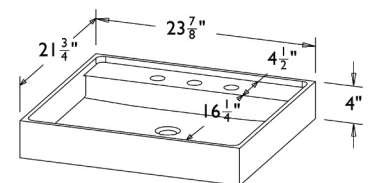

- Available in:  
Antique Gray Limestone (AGL)  
Carrara Marble (CA)

- Fits various Elemental bath vanities or can be used as a vessel sink

- Approx 100 lbs

**TD-THN-FCT-24**  
**VENTUS BATH SINK**  
**WITH FAUCET DECK**