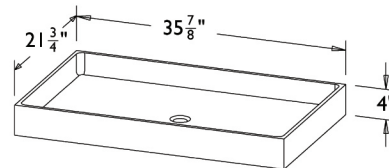

- Available in:  
Antique Gray Limestone (AGL)  
Carrara Marble (CA)

- Fits various Elemental bath vanities or can be used as a vessel sink

- Approx 100 lbs

**TD-THN-FCT-24**  
**VENTUS BATH SINK**  
**WITH FAUCET DECK**