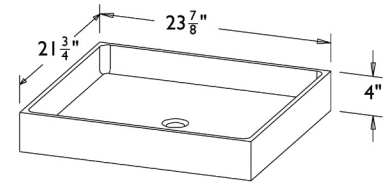

- Available in:
  Antique Gray Limestone (AGL)
  Carrara Marble (CA)

- Fits various Elemental bath vanities or can be used as a vessel sink

- Approx 80 lbs