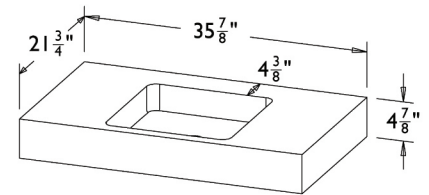

- Available in:
  Antique Gray Limestone (AGL)
  Carrara Marble (CA)
- Please specify quantity and location of any faucet holes when ordering. See price list for drilling charges.
- Fits various Elemental bath vanities or can be used as a vessel sink
- Approx 175 lbs

- Required drains can be purchased through Stone Forest. 9054D grid drain, 9058D lift & turn drain, or 9050ZB Zero drain.
- DO NOT use pop-up drains, that require an overflow
- USE ONLY Stain-Free plumbers putty that specifically states safe for granite and marble.

All designs copyright Stone Forest Inc. All rights reserved