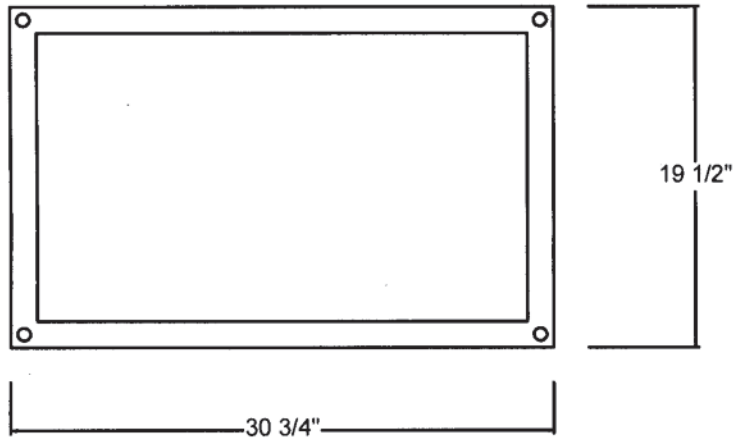

# SS-12 LARGE STAINLESS CONSOLE

©2010 STONE FOREST, INC.

TOP VIEW

- Brushed stainless steel
- Free standing, includes leveling feet
- Fits #CS12 Washable Countertops
- Choose a Stone Forest vessel to complete the set. Styles that work well include: C25, C26, C26-FCT, C35, CP-01, CP-02 CP, CP-02 C/S, CP-02 ST, C50-24, and C52.
- Approx 25lbs

FRONT VIEW

SIDE VIEW