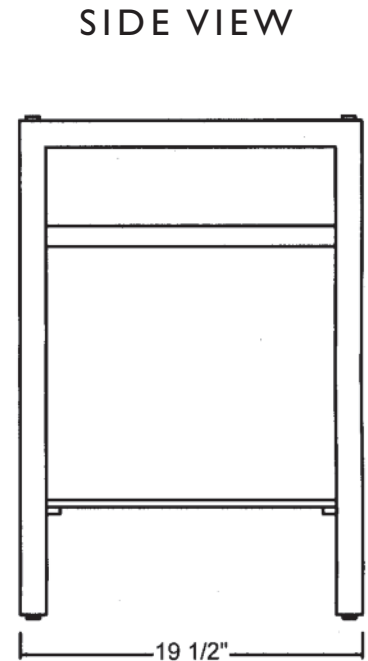

# SS-12 LARGE STAINLESS CONSOLE

©2010 STONE FOREST, INC.

TOP VIEW

- Brushed stainless steel
- Free standing, includes leveling feet
- Fits #CS12 Washable Countertops
- Choose a Stone Forest vessel to complete the set. Styles that work well include: C25, C26, C26-FCT, C35, CP-01, CP-02 CP, CP-02 C/S, CP-02 ST, C50-24, and C52.
- Approx 25lbs

FRONT VIEW

SIDE VIEW