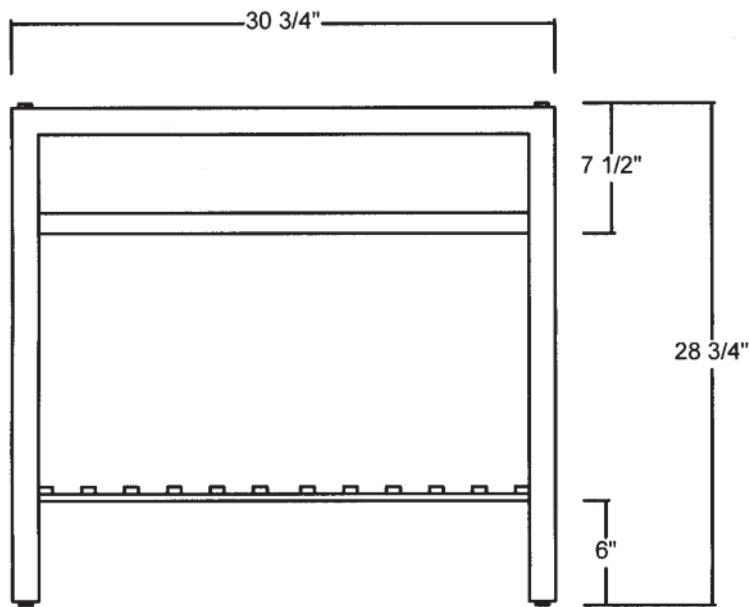

# SS-12 LARGE STAINLESS CONSOLE

©2010 STONE FOREST, INC.

TOP VIEW

- Brushed stainless steel
- Free standing, includes leveling feet
- Fits #CS12 Washable Countertops
- Choose a Stone Forest vessel to complete the set. Styles that work well include: C25, C26, C26-FCT, C35, CP-01, CP-02 CP, CP-02 C/S, CP-02 ST, C50-24, and C52.
- Approx 25lbs

FRONT VIEW

SIDE VIEW