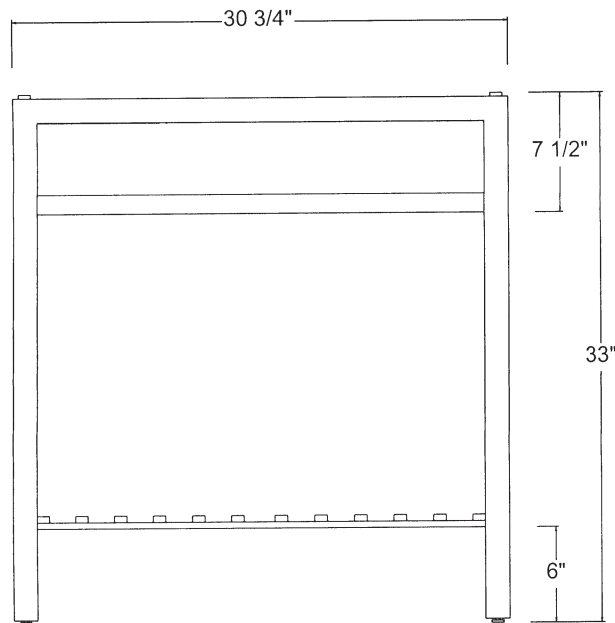

SS-05-31.5  
STAINLESS STAND

© 2007 STONE FOREST, INC.

TOP VIEW

FRONT VIEW

Brushed stainless steel  
Free standing, includes leveling feet  
Fits IVG-31.5 slab vanity  
Approx 20 lbs

SIDE VIEW