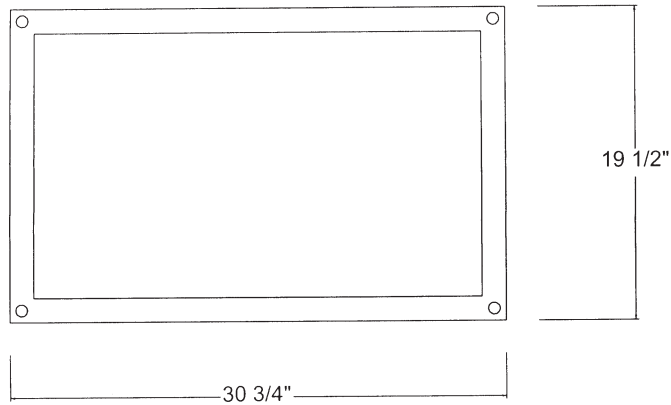

SS-05-31.5  
STAINLESS STAND

© 2007 STONE FOREST, INC.

TOP VIEW

FRONT VIEW

Brushed stainless steel  
Free standing, includes leveling feet  
Fits IVG-31.5 slab vanity  
Approx 20 lbs

SIDE VIEW