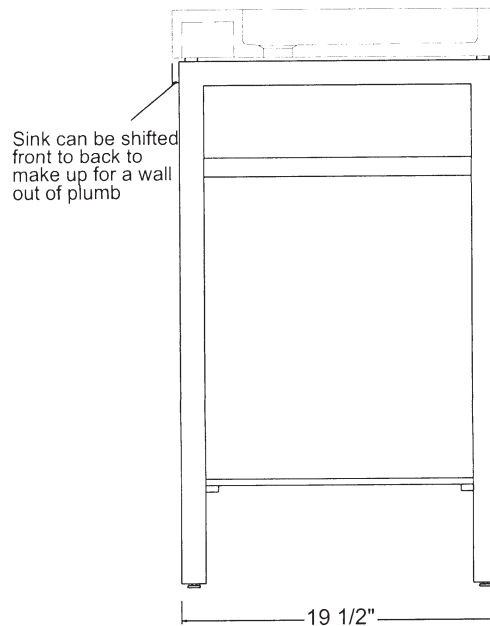

SS-05-31.5  
STAINLESS STAND

© 2007 STONE FOREST, INC.

TOP VIEW

FRONT VIEW

Brushed stainless steel  
Free standing, includes leveling feet  
Fits IVG-31.5 slab vanity  
Approx 20 lbs

SIDE VIEW