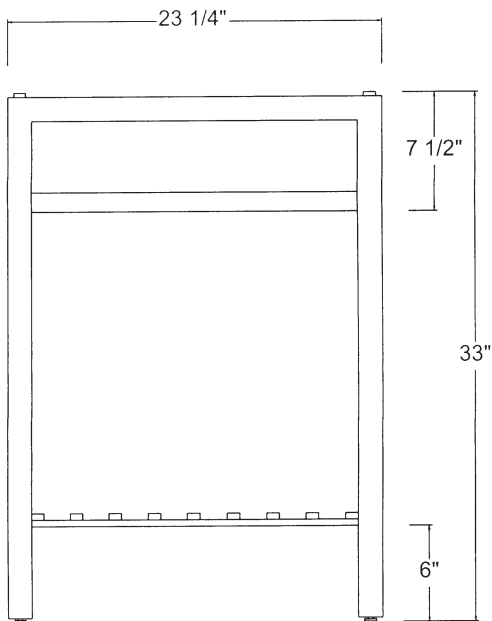

SS-05-24 STAINLESS STAND

© 2007 STONE FOREST, INC.

TOP VIEW

FRONT VIEW

- Brushed stainless steel
- Free standing, includes leveling feet
- Fits IVG-24 slab vanity
- Approx 20 lbs

SIDE VIEW