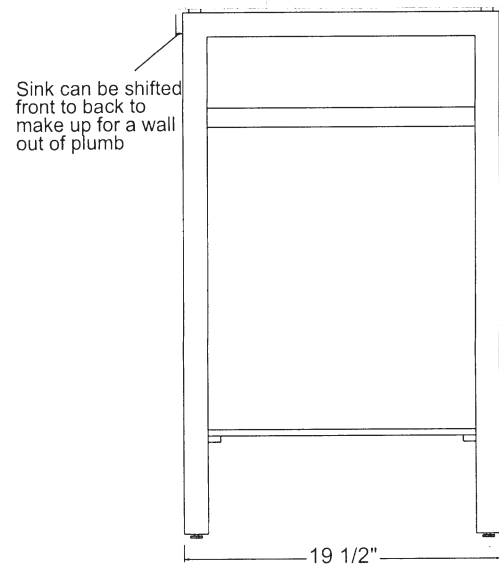

SS-05-24 STAINLESS STAND

© 2007 STONE FOREST, INC.

TOP VIEW

FRONT VIEW

- Brushed stainless steel
- Free standing, includes leveling feet
- Fits IVG-24 slab vanity
- Approx 20 lbs

SIDE VIEW