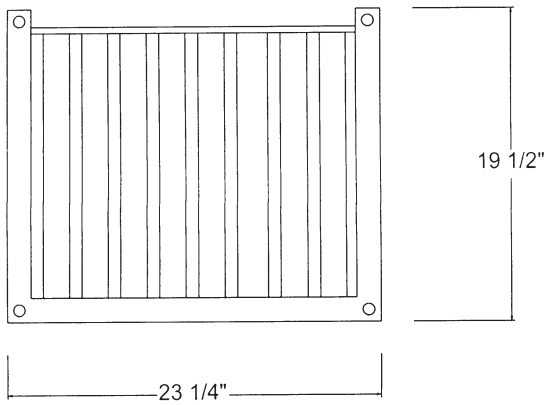

SS-05-24 STAINLESS STAND

© 2007 STONE FOREST, INC.

TOP VIEW

FRONT VIEW

- Brushed stainless steel
- Free standing, includes leveling feet
- Fits IVG-24 slab vanity
- Approx 20 lbs

SIDE VIEW