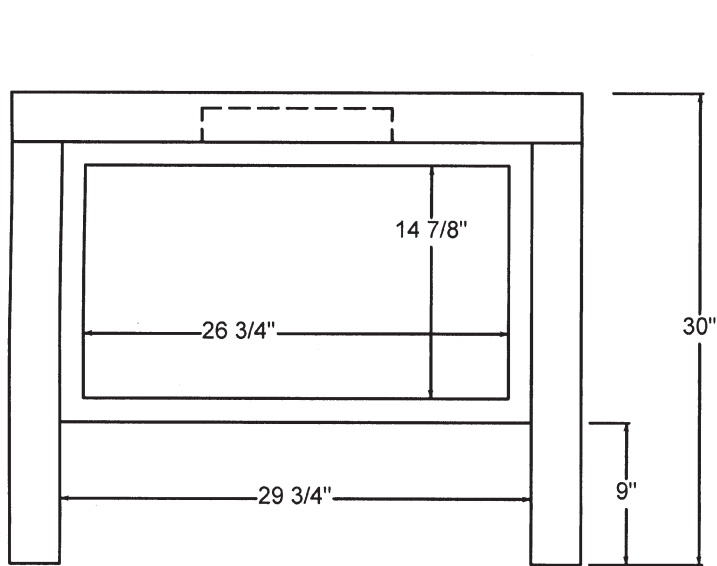

SI-CS-36 LASTRA CONSOLE

© 2010 STONE FOREST, INC.

TOP VIEW

- Available in:
Siena Silver Grey (SSG)
with alder wood insert
- Please specify quantity and location of
any faucet and drain holes when ordering.
- Approx 650 lbs

FRONT VIEW

SIDE VIEW