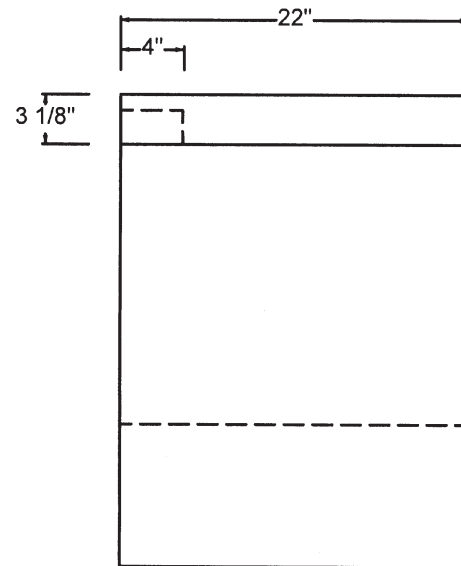

SI-CS-36 LASTRA CONSOLE

© 2010 STONE FOREST, INC.

TOP VIEW

- Available in:
Siena Silver Grey (SSG)
with alder wood insert
- Please specify quantity and location of
any faucet and drain holes when ordering.
- Approx 650 lbs

FRONT VIEW

SIDE VIEW