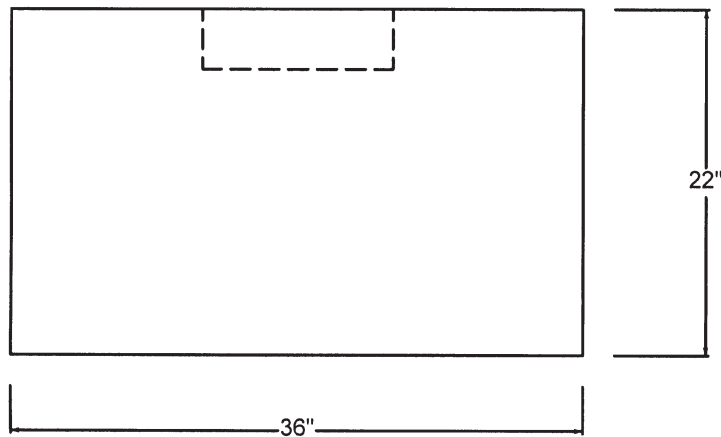

SI-CS-36 LASTRA CONSOLE

© 2010 STONE FOREST, INC.

TOP VIEW

- Available in:
Siena Silver Grey (SSG)
with alder wood insert
- Please specify quantity and location of
any faucet and drain holes when ordering.
- Approx 650 lbs

FRONT VIEW

SIDE VIEW