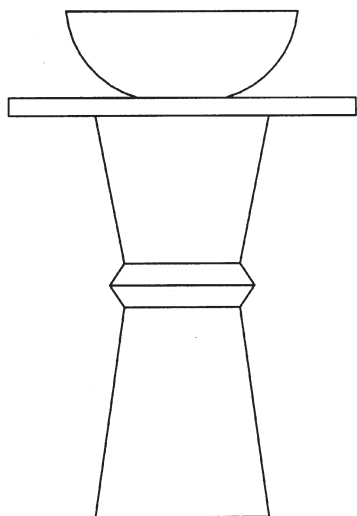

**PW01
MADERA PEDESTAL**

© 2003 STONE FOREST, INC.

Brancusi inspired pedestals crafted from solid timber. Its beauty is enhanced by the random checking which occurs as it ages naturally.

Softwood with light stain finish.

Must be used with CS11 Polished Countertop.

Can be used with any Stone Forest vessel sink.

For counter specs and drilling options see spec page F18.

We recommend the use of 910VC drain lock with this pedestal.

Approx 50 lbs.

FRONT VIEW

SHOWN WITH
CS10 COUNTERTOP
AND 16" SINK

BACK VIEW

SHOWN WITH
CS10 COUNTERTOP
AND 16" SINK