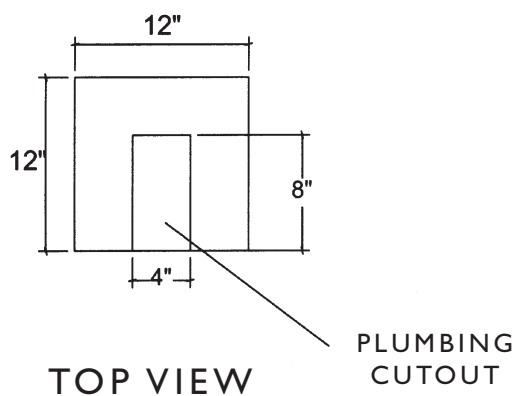

Brancusi inspired pedestals crafted from solid timber. Its beauty is enhanced by the random checking which occurs as it ages naturally.

Softwood with light stain finish.

Must be used with CS11 Polished Countertop.

Can be used with any Stone Forest vessel sink.

For counter specs and drilling options see spec page F18.

We recommend the use of 910VC drain lock with this pedestal.

Approx 50 lbs.