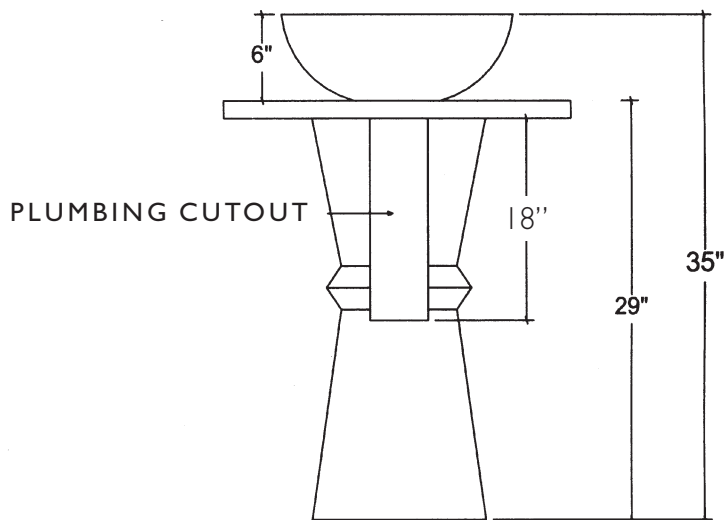

Must be used with CS11 Polished Countertop.

Can be used with any Stone Forest vessel sink.

For counter specs and drilling options see spec page F18.

We recommend the use of 910VC drain lock with this pedestal.

Approx 50 lbs.

FRONT VIEW

SHOWN WITH
CS10 COUNTERTOP
AND 16" SINK

BACK VIEW

SHOWN WITH
CS10 COUNTERTOP
AND 16" SINK