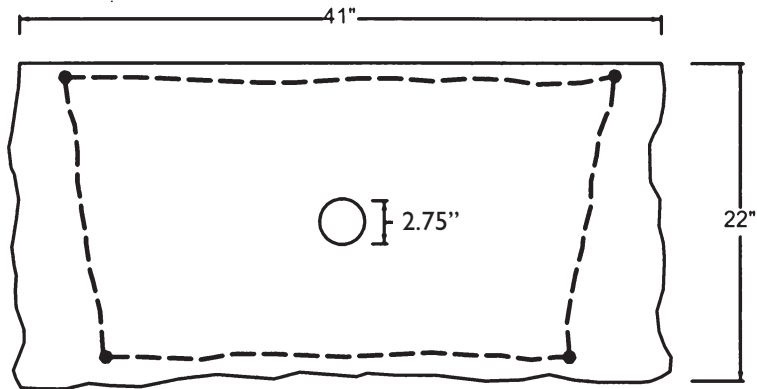

P110 IRON BRANCH CONSOLE WITH GRANITE COUNTER

© 2005 STONE FOREST, INC.

TOP VIEW

Stand: Hand forged iron with hot wax finish

Countertop available in:
Black Granite (BL)
Carrara Marble (CA)

Can be drilled for faucet. See page P12 for drilling charges.

Can be used with any Stone Forest vessel sink.

Stand, approx 70lbs

Countertop (CS13) approx 70lbs

FRONT VIEW

SIDE VIEW

STONE
FOREST