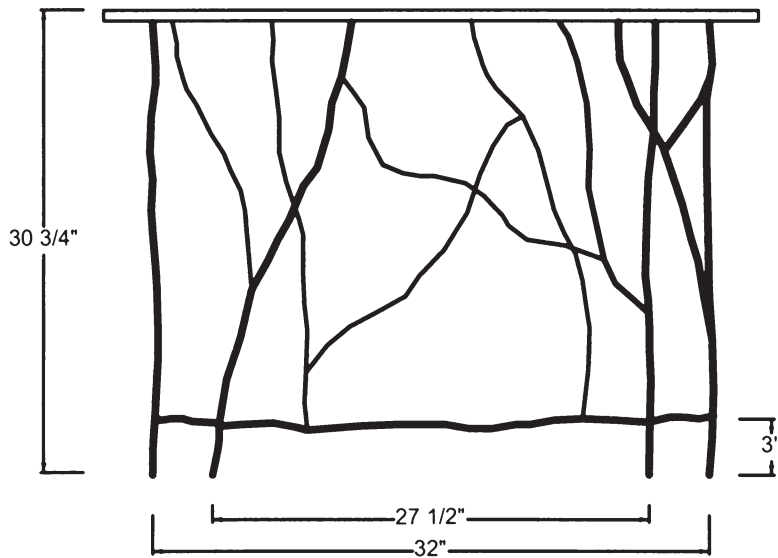

P110 IRON BRANCH CONSOLE WITH GRANITE COUNTER

© 2005 STONE FOREST, INC.

TOP VIEW

Stand: Hand forged iron with hot wax finish

Countertop available in:
Black Granite (BL)
Carrara Marble (CA)

Can be drilled for faucet. See page P12 for drilling charges.

Can be used with any Stone Forest vessel sink.

Stand, approx 70lbs

Countertop (CS13) approx 70lbs

FRONT VIEW

SIDE VIEW

STONE
FOREST