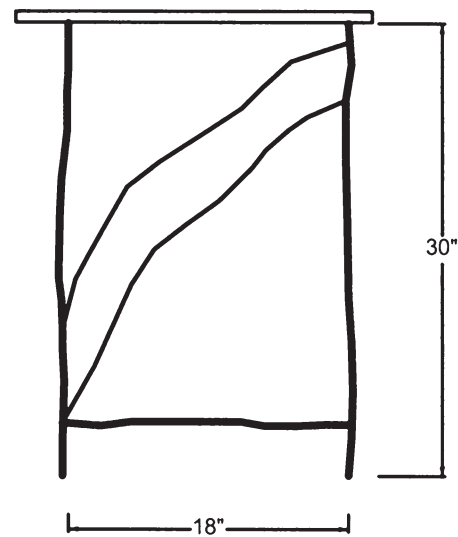

P110 IRON BRANCH CONSOLE WITH GRANITE COUNTER

© 2005 STONE FOREST, INC.

TOP VIEW

Stand: Hand forged iron with hot wax finish

Countertop available in:
Black Granite (BL)
Carrara Marble (CA)

Can be drilled for faucet. See page P12 for drilling charges.

Can be used with any Stone Forest vessel sink.

Stand, approx 70lbs

Countertop (CS13) approx 70lbs

FRONT VIEW

SIDE VIEW

STONE
FOREST