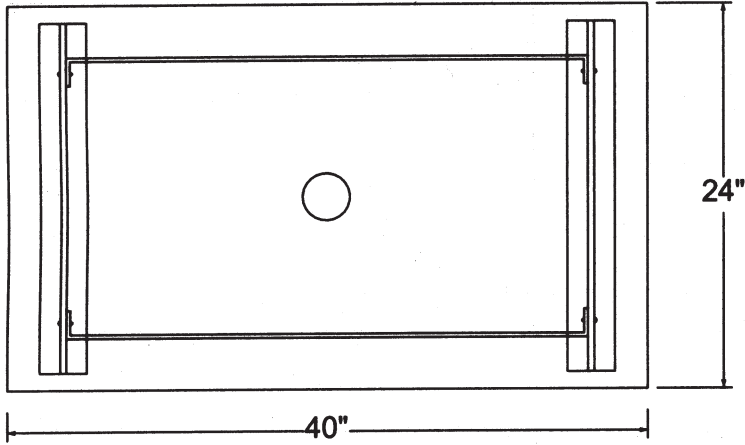

P105
DOUBLE I-BEAM VANITY

© 2006 STONE FOREST, INC.

TOP VIEW

Crafted from 3/8" steel plate

Finish:

Rusted Patina with poly-acrylic top coat.
Includes tempered glass counter with hole
for drain. Additional drilling is not possible.

Can be used with any vessel sink

Also available with solid glass top for table use.
Please specify

Approx 75 lbs

FRONT VIEW

SIDE VIEW

STONE
FOREST