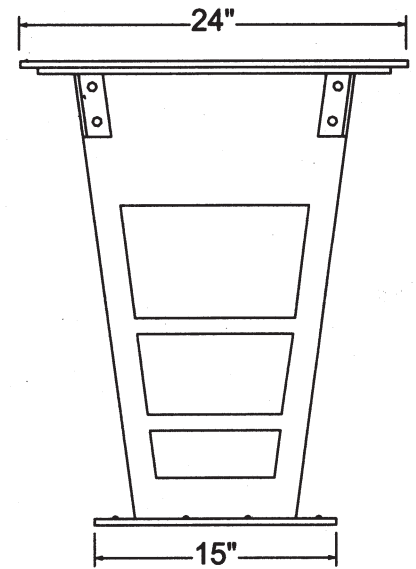

P105
DOUBLE I-BEAM VANITY

© 2006 STONE FOREST, INC.

TOP VIEW

Crafted from 3/8" steel plate

Finish:

Rusted Patina with poly-acrylic top coat.
Includes tempered glass counter with hole
for drain. Additional drilling is not possible.

Can be used with any vessel sink

Also available with solid glass top for table use.
Please specify

Approx 75 lbs

FRONT VIEW

SIDE VIEW

STONE
FOREST