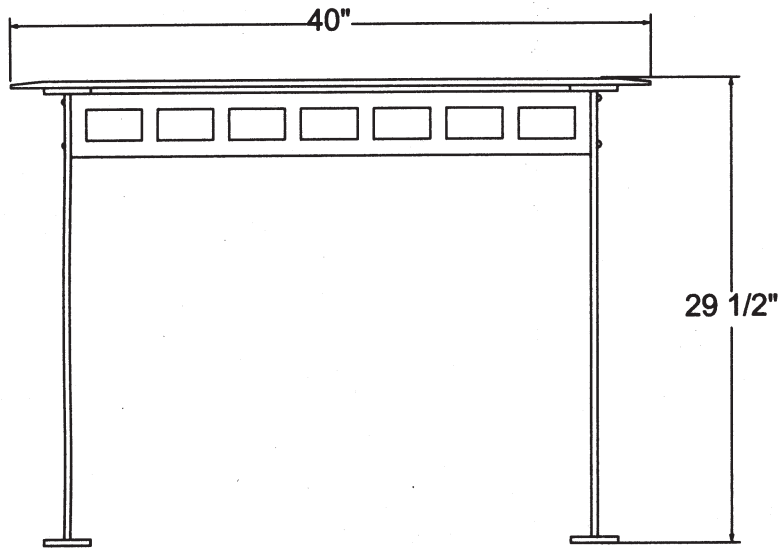

P105
DOUBLE I-BEAM VANITY

© 2006 STONE FOREST, INC.

TOP VIEW

Crafted from 3/8" steel plate

Finish:

Rusted Patina with poly-acrylic top coat.
Includes tempered glass counter with hole
for drain. Additional drilling is not possible.

Can be used with any vessel sink

Also available with solid glass top for table use.
Please specify

Approx 75 lbs

FRONT VIEW

SIDE VIEW

STONE
FOREST