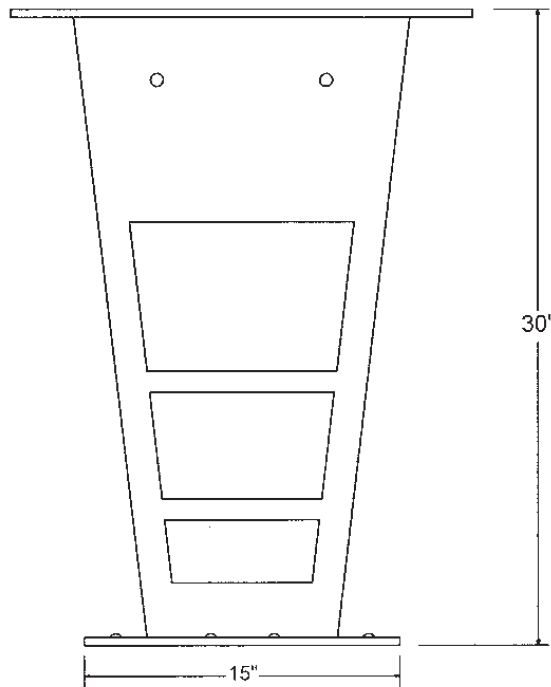

PI04  
I-BEAM PEDESTAL W/GLASS COUNTER

© 2004 STONE FOREST, INC.

TOP VIEW

Crafted from 3/8" steel plate.

Finish:

Rusted Patina with poly-acrylic top coat.

Includes tempered glass counter.

Can be used with most vessel sinks.

We recommend the use of 910VC drain lock with this pedestal.

Approx 70 lbs.

FRONT VIEW

SIDE VIEW