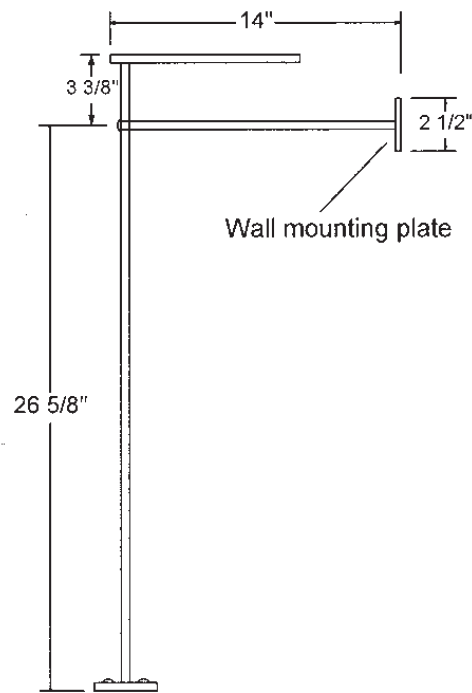

PI04  
I-BEAM PEDESTAL W/GLASS COUNTER

© 2004 STONE FOREST, INC.

TOP VIEW

Crafted from 3/8" steel plate.

Finish:

Rusted Patina with poly-acrylic top coat.

Includes tempered glass counter.

Can be used with most vessel sinks.

We recommend the use of 910VC drain lock with this pedestal.

Approx 70 lbs.

FRONT VIEW

SIDE VIEW