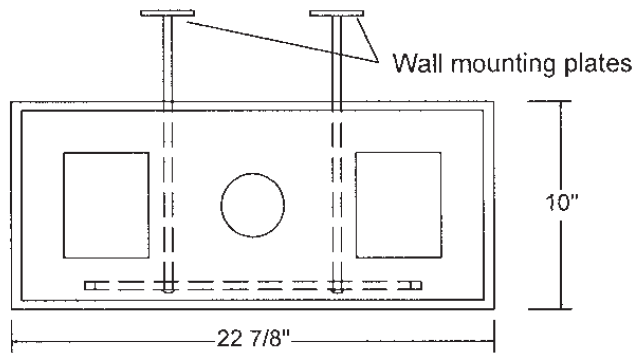

PI04  
I-BEAM PEDESTAL W/GLASS COUNTER

© 2004 STONE FOREST, INC.

TOP VIEW

Crafted from 3/8" steel plate.

Finish:

Rusted Patina with poly-acrylic top coat.

Includes tempered glass counter.

Can be used with most vessel sinks.

We recommend the use of 910VC drain lock with this pedestal.

Approx 70 lbs.

FRONT VIEW

SIDE VIEW