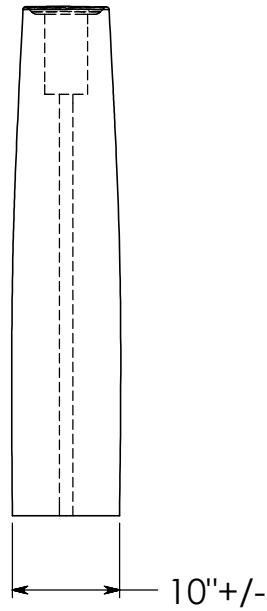

top view

front view

side view

NF90 Vase Pebble Fountain

SIZE **A** DWG. NO. NF90 Pebble 48h REV. **A**

WEIGHT: SHEET 1 OF 1

©2019 Stone Forest, Inc.

Due to the hand-carving of each piece, small variances in shape and size are to be expected.

DO NOT SCALE DRAWING