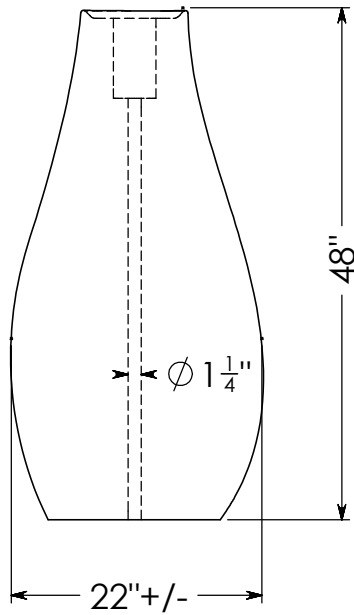

top view

front view

side view

NF90 Vase Pebble Fountain

SIZE **A** DWG. NO. NF90 Pebble 48h REV. **A**

WEIGHT: SHEET 1 OF 1

©2019 Stone Forest, Inc.

Due to the hand-carving of each piece, small variances in shape and size are to be expected.

DO NOT SCALE DRAWING