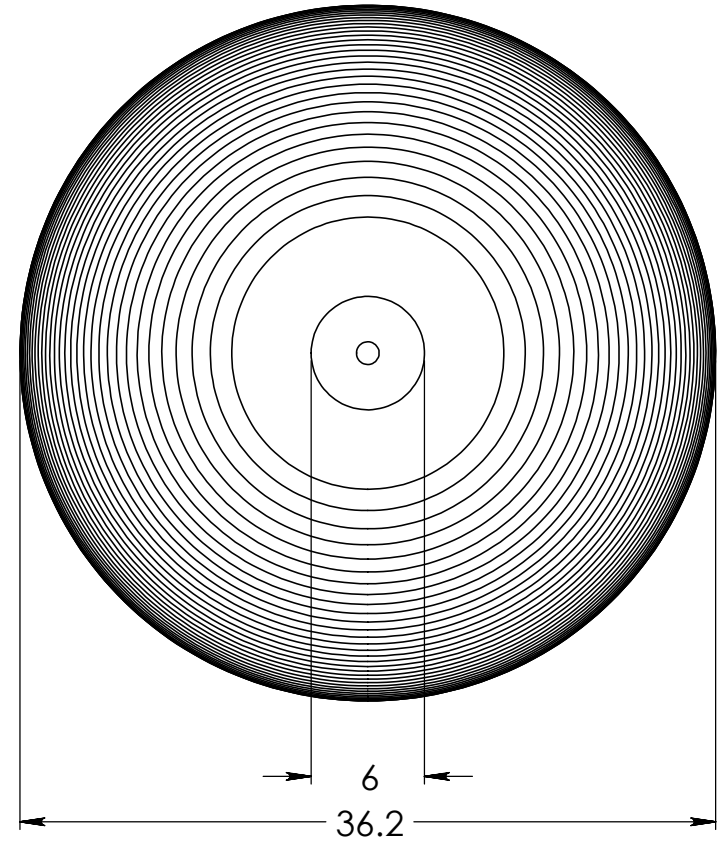

Front View

Top View

GSPH-36Ribbed
Sphere Fountain

Due to the hand-
carving of each
piece, small variances
in shape and size are
to be expected.

SIZE **A** DWG. NO. GSPH-36 Ribbed Sphere

REV. **A** MATERIAL Grey Granite