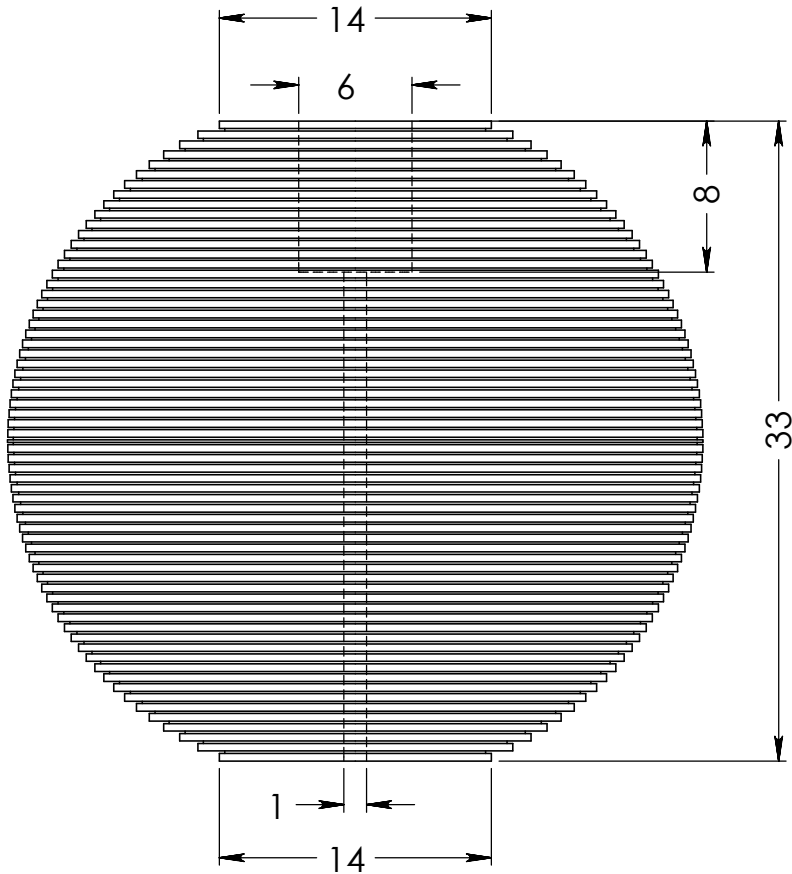

Front View

Top View

GSPH-36Ribbed
Sphere Fountain

Due to the hand-
carving of each
piece, small variances
in shape and size are
to be expected.

SIZE **A** DWG. NO. GSPH-36 Ribbed Sphere

REV. **A** MATERIAL Grey Granite