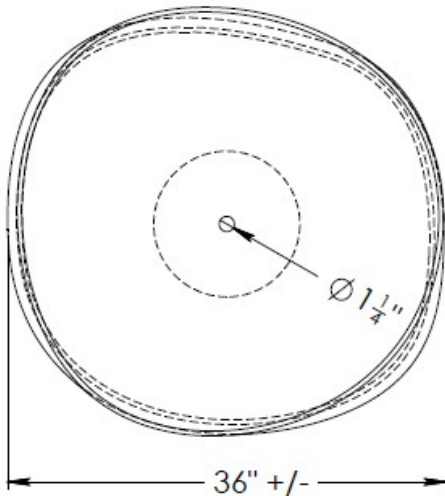

Natural Millstone Fountain

Product Description:

30" dia x 14" h | 650 lbs

36" dia x 14" h | 800 lbs

A play on the traditional grain millstones, we sculpt this fountain from cross sections of natural boulders. The naturally weathered exterior is contrasted by a highly polished top with a slight dish to allow the water to pool. Water cascades over the sides creating a piece that really delivers on sound.

Available in 30" and 36" diameters. Fountain ships in 2 pieces.

The 36" diameter has a 6" thick millstone atop an 8" h pedestal

The 30" diameter has a 6" thick millstone atop a 8" h pedestal

Natural Millstone Fountain

36" Natural Millstone

30" Natural Millstone

TOP VIEW

TOP VIEW

FRONT VIEW

FRONT VIEW