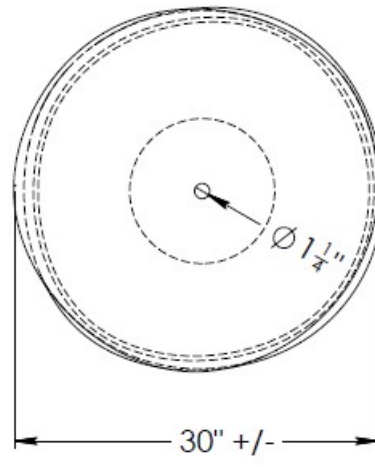

Natural Millstone Fountain

Product Description:

30" dia x 14" h | 650 lbs

36" dia x 14" h | 800 lbs

A play on the traditional grain millstones, we sculpt this fountain from cross sections of natural boulders. The naturally weathered exterior is contrasted by a highly polished top with a slight dish to allow the water to pool. Water cascades over the sides creating a piece that really delivers on sound.

Available in 30" and 36" diameters. Fountain ships in 2 pieces.

The 36" diameter has a 6" thick millstone atop an 8" h pedestal

The 30" diameter has a 6" thick millstone atop a 8" h pedestal

Natural Millstone Fountain

36" Natural Millstone

30" Natural Millstone

TOP VIEW

TOP VIEW

FRONT VIEW

FRONT VIEW