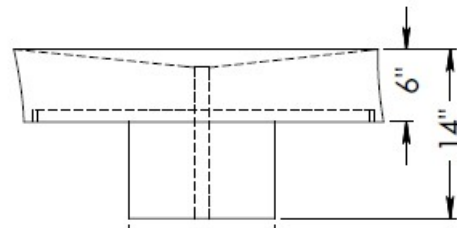

Available in 30" and 36" diameters. Fountain ships in 2 pieces.

The 36" diameter has a 6" thick millstone atop an 8" h pedestal

The 30" diameter has a 6" thick millstone atop a 8" h pedestal

Natural Millstone Fountain

36" Natural Millstone

30" Natural Millstone

TOP VIEW

TOP VIEW

FRONT VIEW

FRONT VIEW