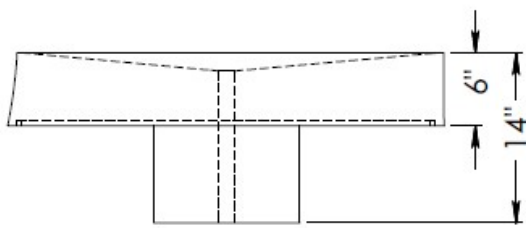

Available in 30" and 36" diameters. Fountain ships in 2 pieces.

The 36" diameter has a 6" thick millstone atop an 8" h pedestal

The 30" diameter has a 6" thick millstone atop a 8" h pedestal

Natural Millstone Fountain

36" Natural Millstone

30" Natural Millstone

TOP VIEW

TOP VIEW

FRONT VIEW

FRONT VIEW