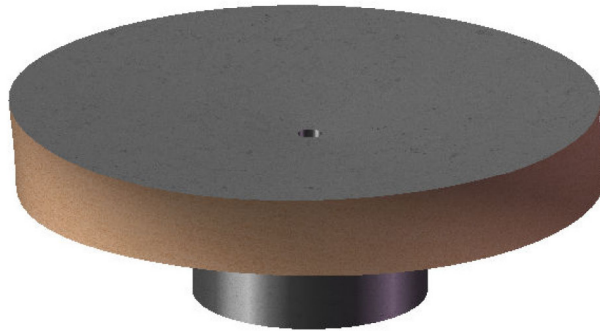

Natural Millstone Fountain

Product Description:

30" dia x 14" h | 650 lbs

36" dia x 14" h | 800 lbs

A play on the traditional grain millstones, we sculpt this fountain from cross sections of natural boulders. The naturally weathered exterior is contrasted by a highly polished top with a slight dish to allow the water to pool. Water cascades over the sides creating a piece that really delivers on sound.

Available in 30" and 36" diameters. Fountain ships in 2 pieces.

The 36" diameter has a 6" thick millstone atop an 8" h pedestal

The 30" diameter has a 6" thick millstone atop a 8" h pedestal

Natural Millstone Fountain

36" Natural Millstone

30" Natural Millstone

TOP VIEW

TOP VIEW

FRONT VIEW

FRONT VIEW