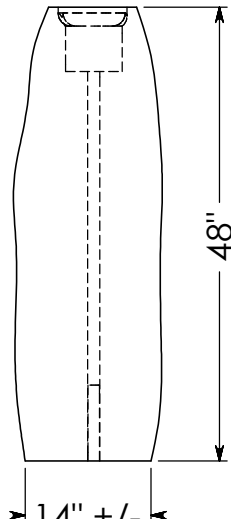

top view

top view

top view

front view

side view

front view

side view

front view

side view

GF70 Pebble D Shape
48"h, 36"h and 24"h

Due to the hand-carving of each piece, small variances in shape and size are to be expected.

SIZE **A** DWG. NO. Gf-70 Pebble D REV. **A**

WEIGHT: SHEET 1 OF 1