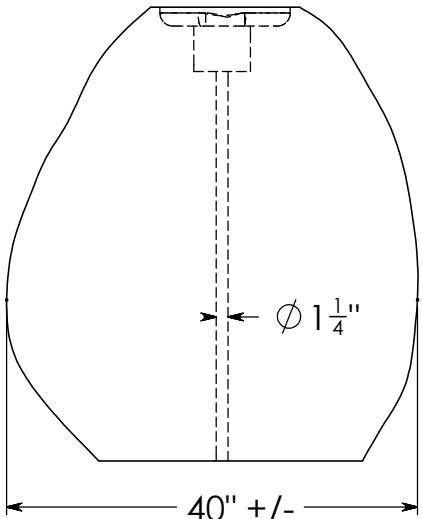

top view

top view

top view

front view

side view

front view

side view

front view

side view

GF70 Pebble D Shape
48"h, 36"h and 24"h

Due to the hand-carving of each piece, small variances in shape and size are to be expected.

SIZE **A** DWG. NO. Gf-70 Pebble D REV. **A**

WEIGHT: SHEET 1 OF 1