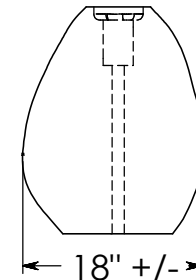

top view

top view

top view

front view

side view

front view

side view

front view

side view

GF70 Pebble D Shape
48"h, 36"h and 24"h

Due to the hand-carving of each piece, small variances in shape and size are to be expected.

SIZE **A** DWG. NO. Gf-70 Pebble D REV. **A**

WEIGHT: SHEET 1 OF 1