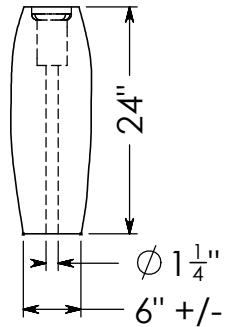

top view

top view

top view

front view

side view

front view

side view

front view

side view

GF70 Pebble D Shape
48"h, 36"h and 24"h

Due to the hand-carving of each piece, small variances in shape and size are to be expected.

SIZE **A** DWG. NO. Gf-70 Pebble D REV. **A**

WEIGHT: SHEET 1 OF 1