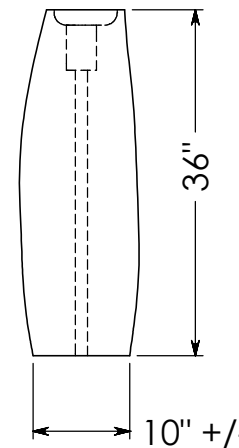

top view

top view

top view

front view

side view

front view

side view

front view

side view

GF70 Pebble D Shape
48"h, 36"h and 24"h

Due to the hand-carving of each piece, small variances in shape and size are to be expected.

SIZE **A** DWG. NO. Gf-70 Pebble D REV. **A**

WEIGHT: SHEET 1 OF 1