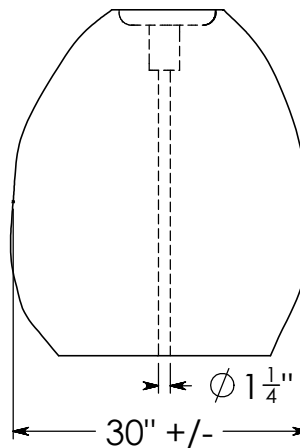

top view

top view

top view

front view

side view

front view

side view

front view

side view

GF70 Pebble D Shape
48"h, 36"h and 24"h

Due to the hand-carving of each piece, small variances in shape and size are to be expected.

SIZE **A** DWG. NO. Gf-70 Pebble D REV. **A**

WEIGHT: SHEET 1 OF 1