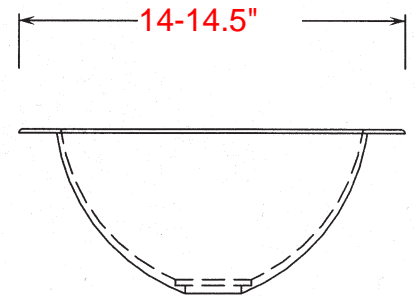

SIDE VIEW

STONE
FOREST