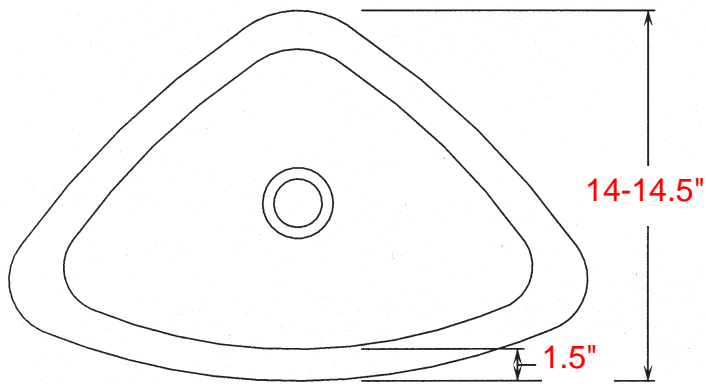

CP-15
LUNA SELF-RIMMING VESSEL

© 2005 STONE FOREST, INC.

TOP VIEW

Available in:

14 gauge copper (CP)
Satin nickel (NI),

Required drain use 9054D Grid Drain.

Drains are 1.25" NPT.

This can be supplied by Stone Forest at your request in matching finishes.