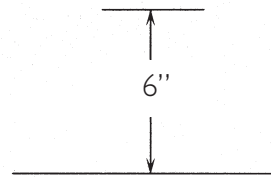

SIDE VIEW

STONE
FOREST