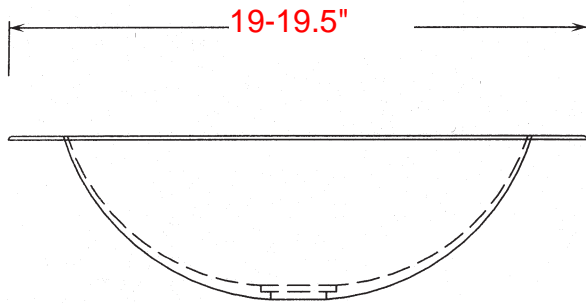

CP-15
LUNA SELF-RIMMING VESSEL

© 2005 STONE FOREST, INC.

Available in:

14 gauge copper (CP)
Satin nickel (NI),

Required drain use 9054D Grid Drain.

Drains are 1.25" NPT.

This can be supplied by Stone Forest at your request in matching finishes.

Do not use pop-up drains

Stone Forest copper and bronze sinks are hand patinated. Expect variations in finish. Please refer to our care and maintenance in back of binder.

Approx 10 lbs

FRONT VIEW

STONE
FOREST